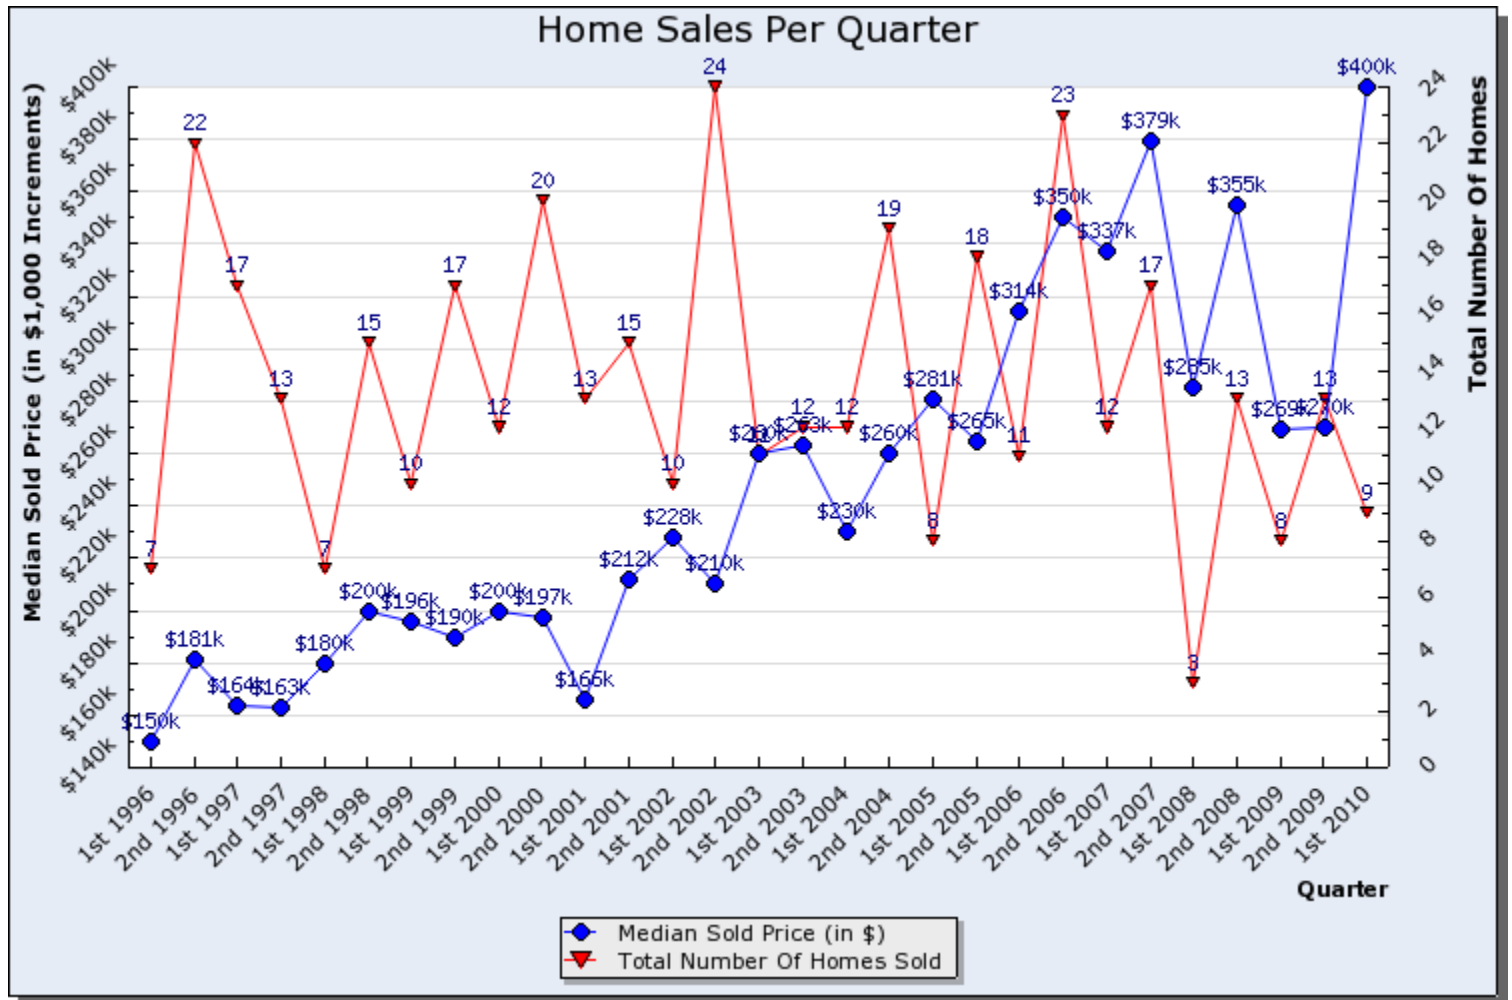

## Home Sales Graph Report

**Search Criteria:** State is Utah, Area is Salt Lake City; So. Salt Lake or Salt Lake City; Ft Douglas, Quadrant is South East, North-South Coordinates at least 1301, North-South Coordinates at most 1699, East-West Coordinates at least 1301, East-West Coordinates at most 1700