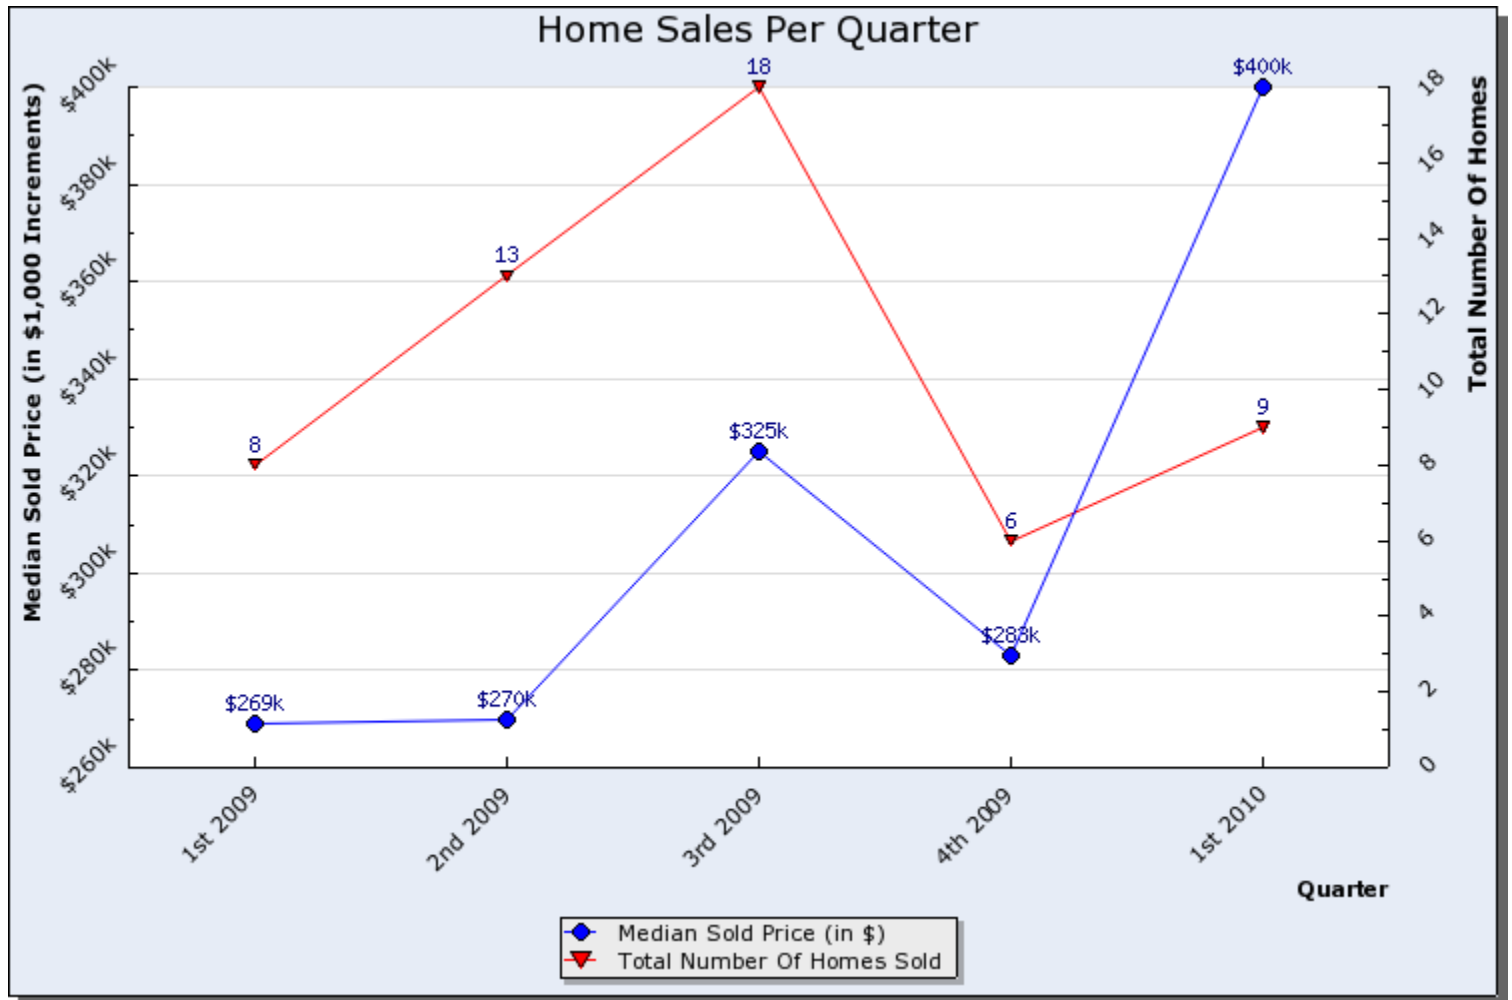

Wasatch Front Regional MLS

Home Sales Graph Report

Search Criteria: State is Utah, Area is Salt Lake City; So. Salt Lake or Salt Lake City; Ft Douglas, Quadrant is South East, North-South Coordinates at least 1301, North-South Coordinates at most 1699, East-West Coordinates at least 1301, East-West Coordinates at most 1700