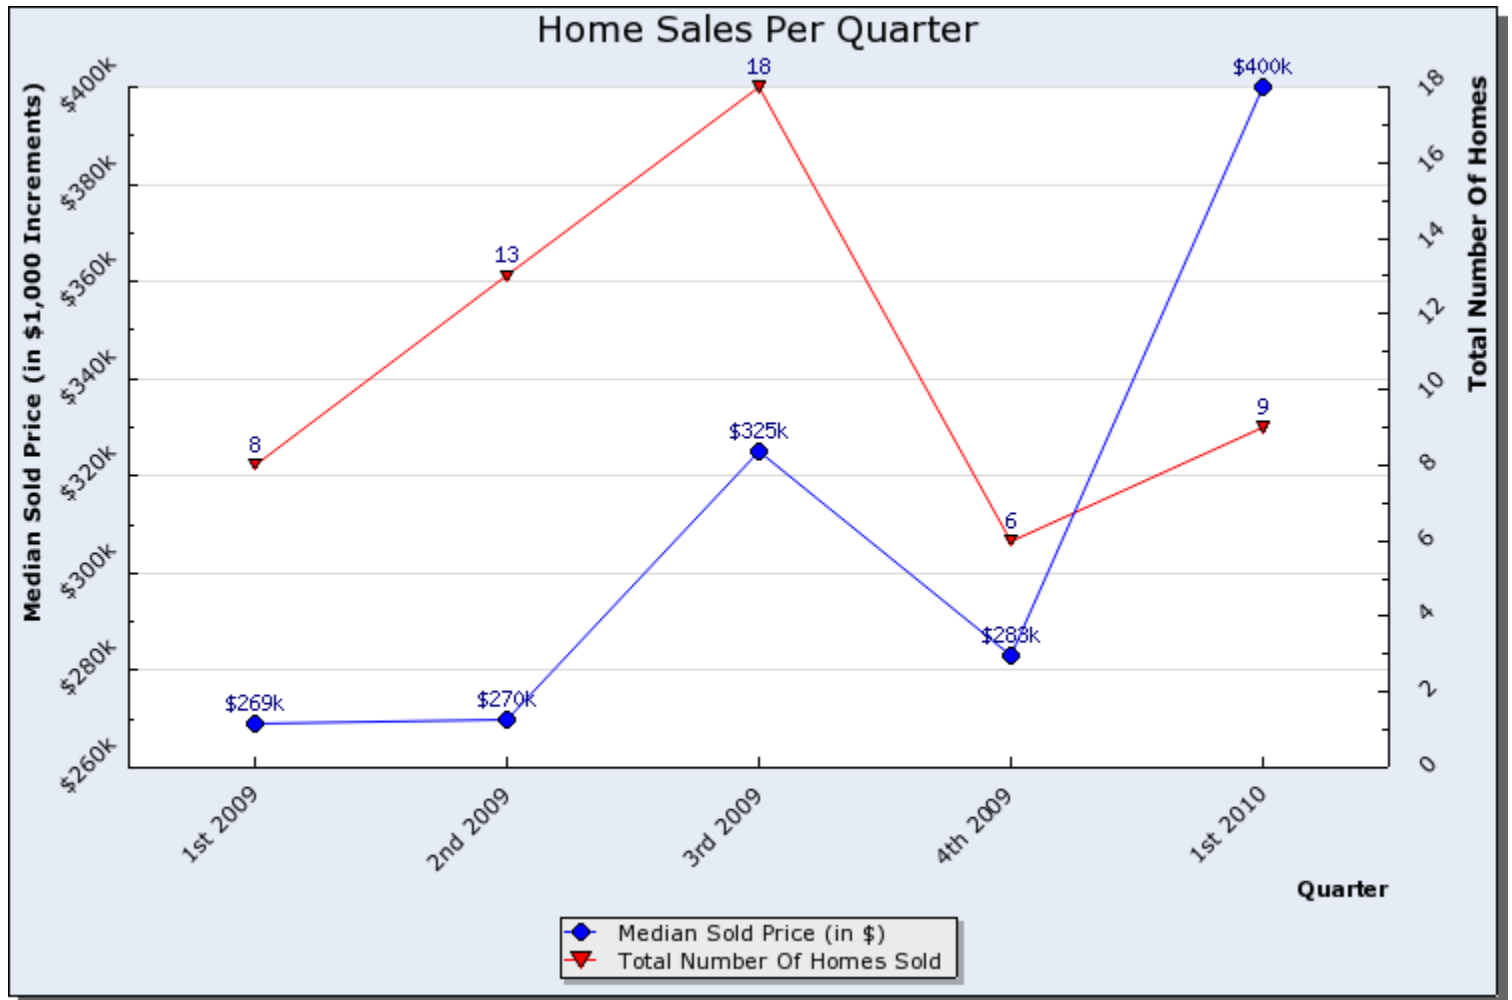

## Home Sales Graph Report

**Search Criteria:** State is Utah, Area is Salt Lake City; So. Salt Lake or Salt Lake City; Ft Douglas, Quadrant is South East, North-South Coordinates at least 1301, North-South Coordinates at most 1699, East-West Coordinates at least 1301, East-West Coordinates at most 1700