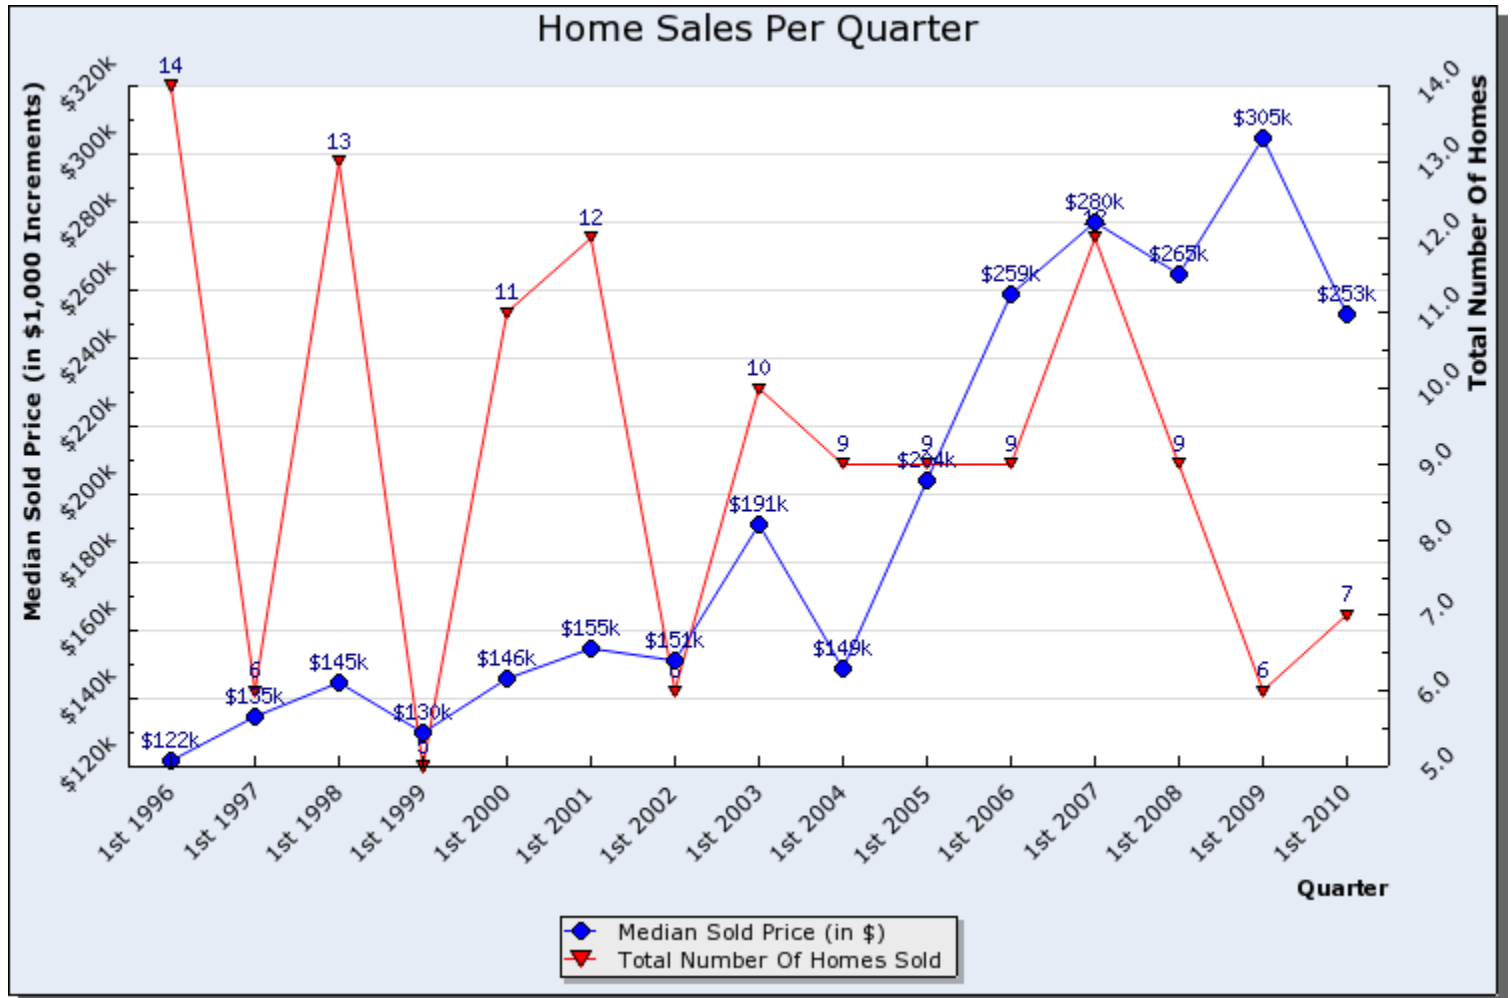

Wasatch Front Regional MLS

Home Sales Graph Report

Search Criteria: State is Utah, Area is Salt Lake City; So. Salt Lake or Salt Lake City; Ft Douglas, Quadrant is South East, North-South Coordinates at least 801, North-South Coordinates at most 1299, East-West Coordinates at least 701, East-West Coordinates at most 1100