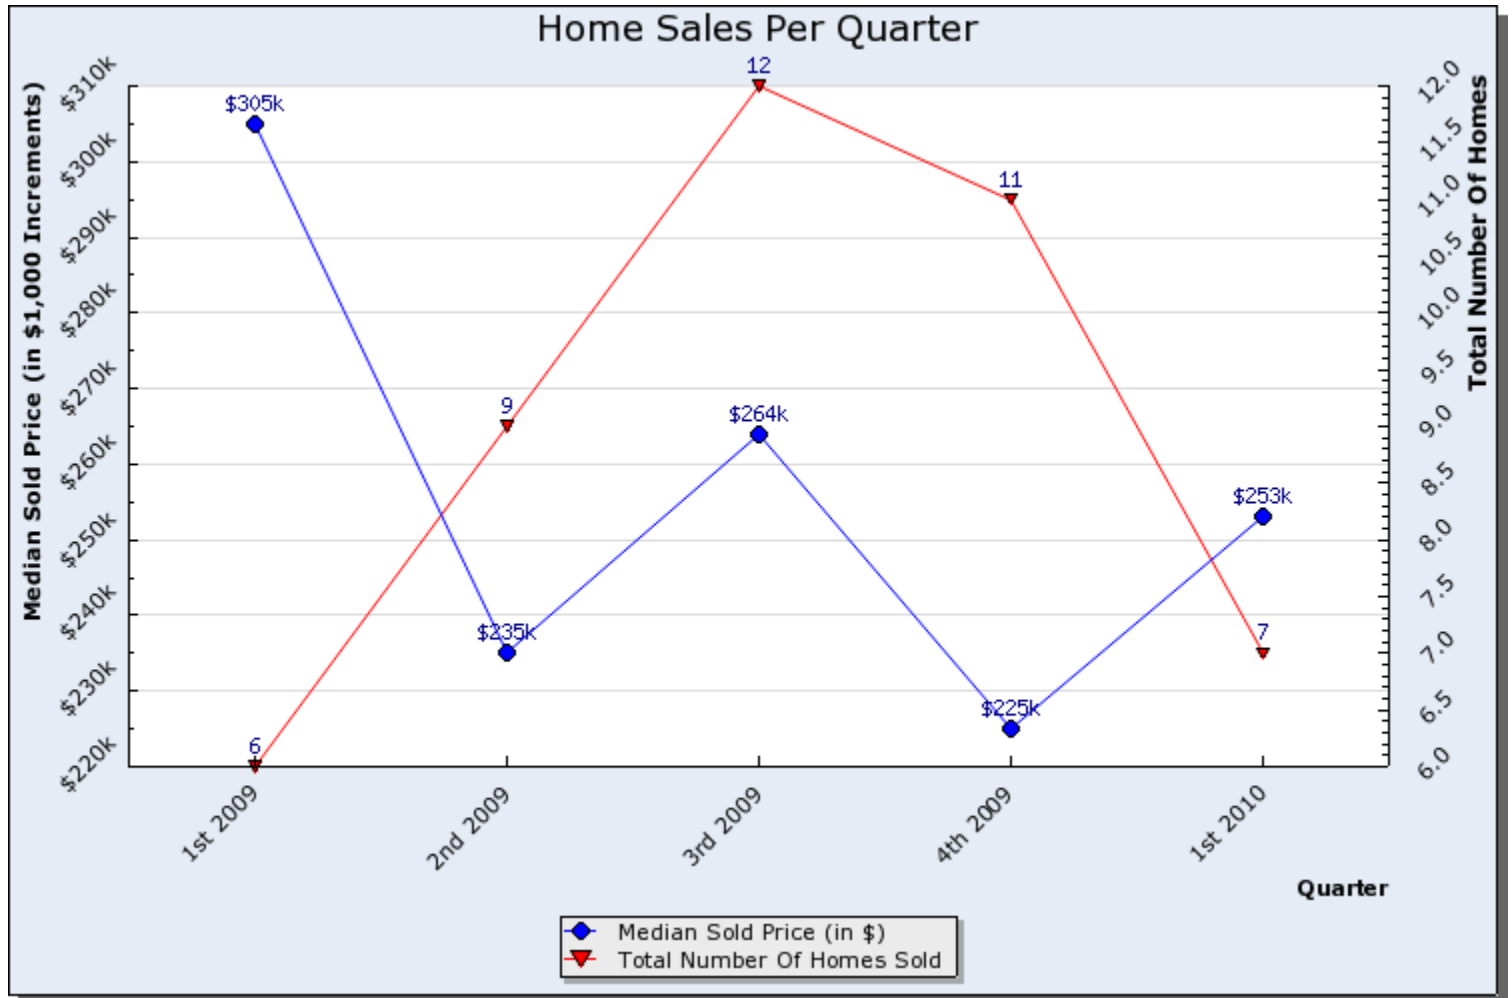

Wasatch Front Regional MLS

Home Sales Graph Report

Search Criteria: State is Utah, Area is Salt Lake City; So. Salt Lake or Salt Lake City; Ft Douglas, Quadrant is South East, North-South Coordinates at least 801, North-South Coordinates at most 1299, East-West Coordinates at least 701, East-West Coordinates at most 1100