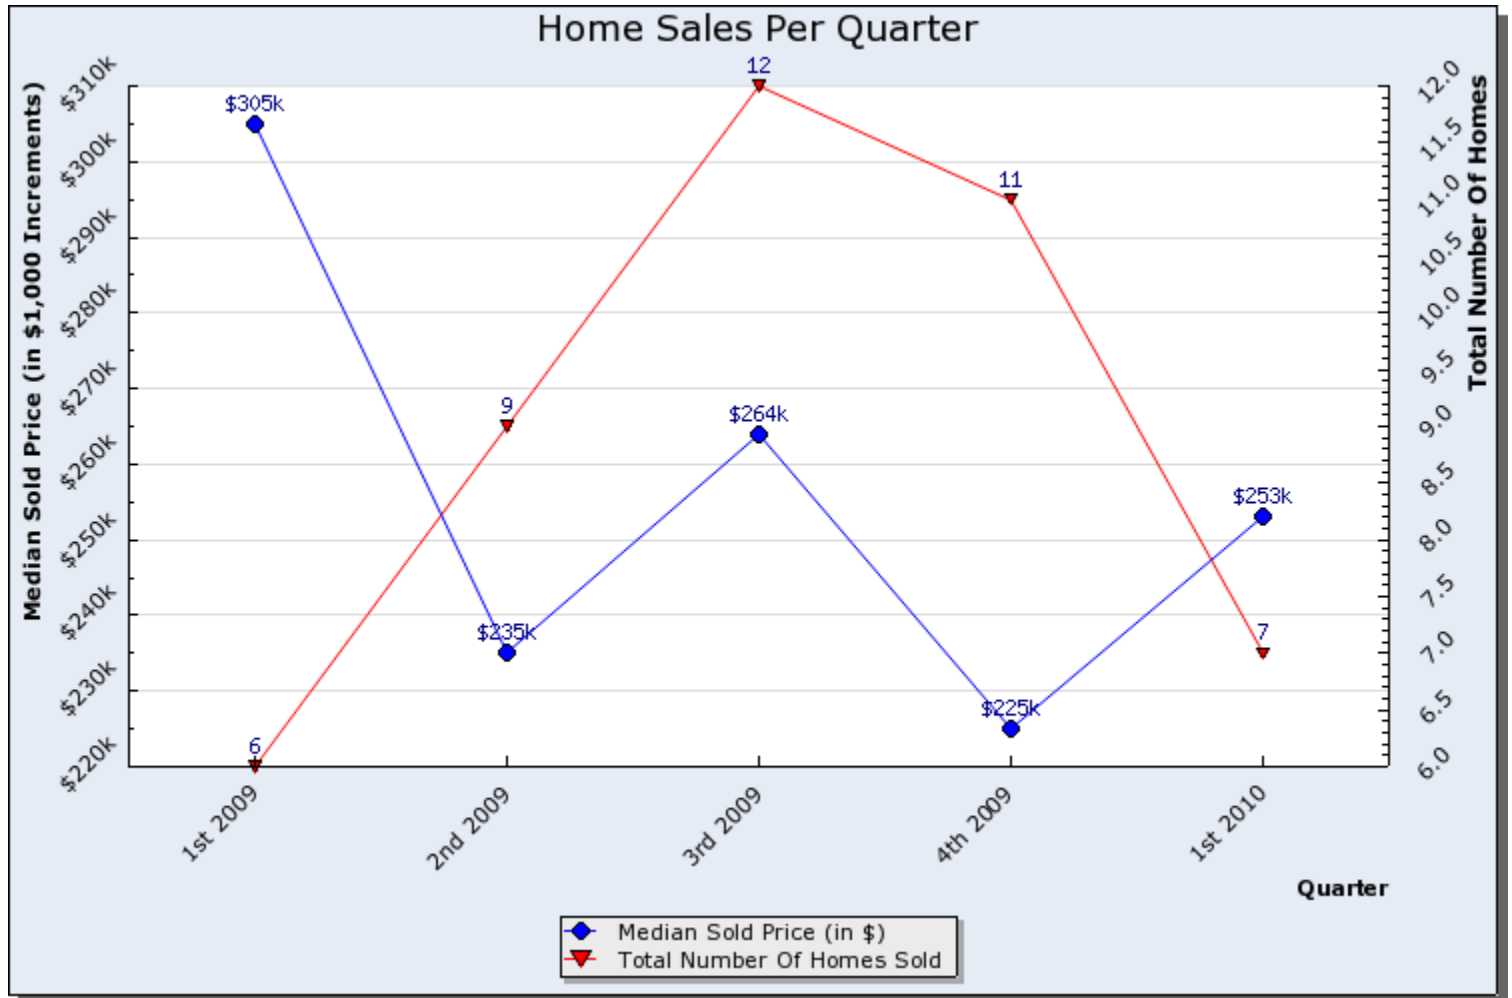

## Home Sales Graph Report

**Search Criteria:** State is Utah, Area is Salt Lake City; So. Salt Lake or Salt Lake City; Ft Douglas, Quadrant is South East, North-South Coordinates at least 801, North-South Coordinates at most 1299, East-West Coordinates at least 701, East-West Coordinates at most 1100