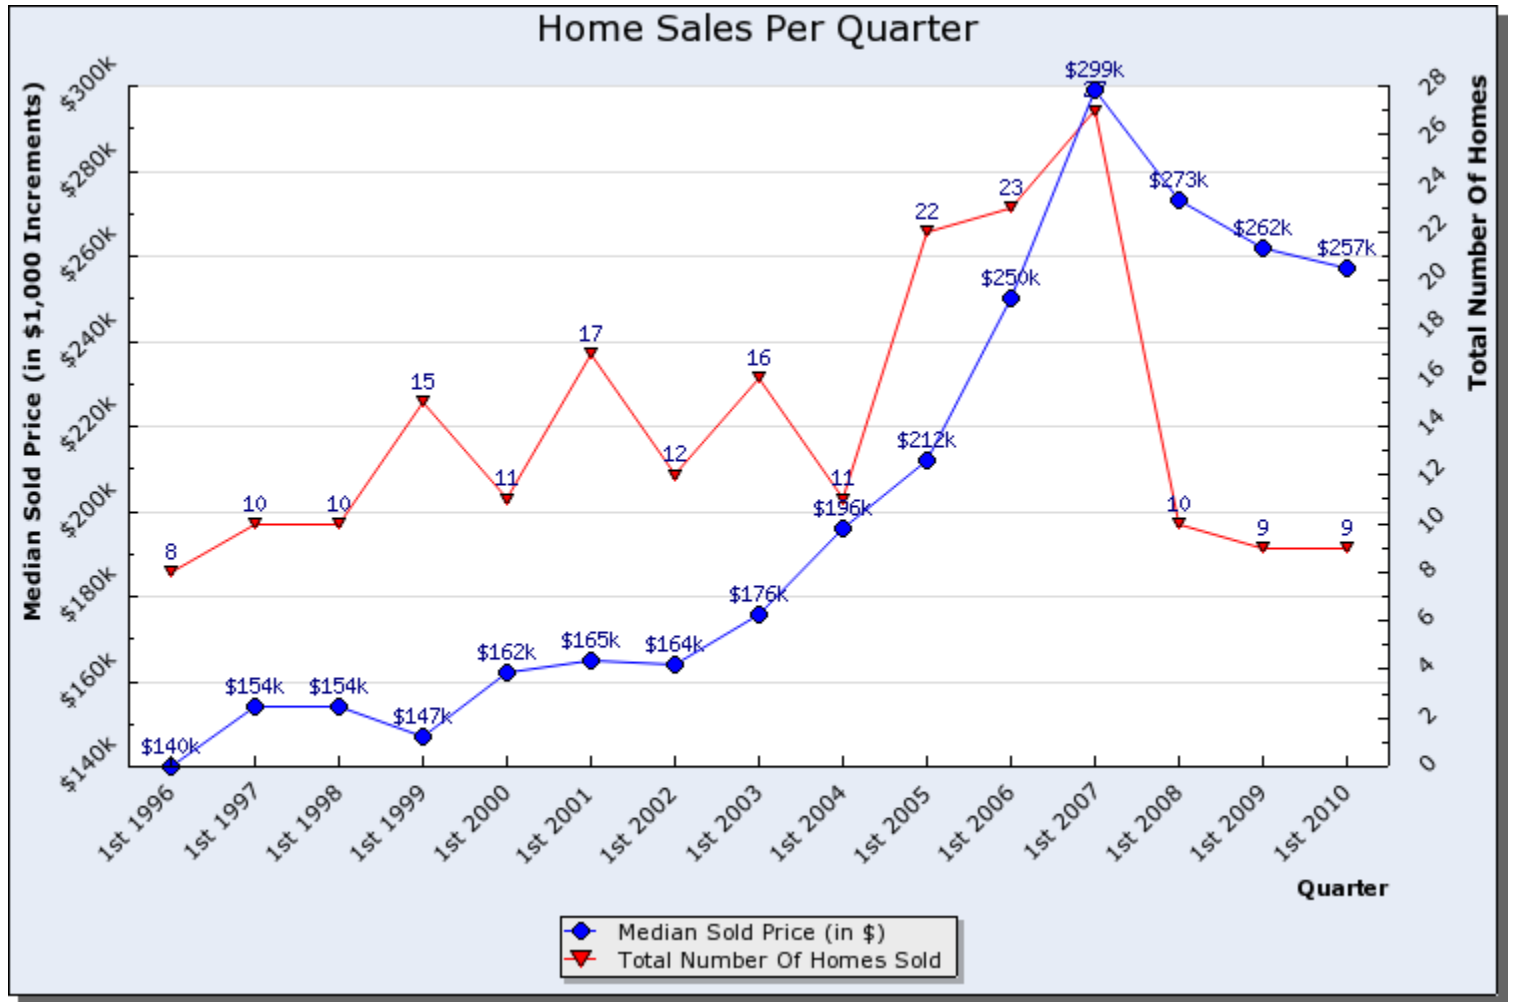

Home Sales Graph Report

Search Criteria: Selected Area Of Map, State is Utah

Prepared By:  
Brad Dundas  
Stonebrook Real Estate  
801-550-0330

This report was generated automatically by the Wasatch Front Regional MLS on 05/27/2010 at 03:09 PM