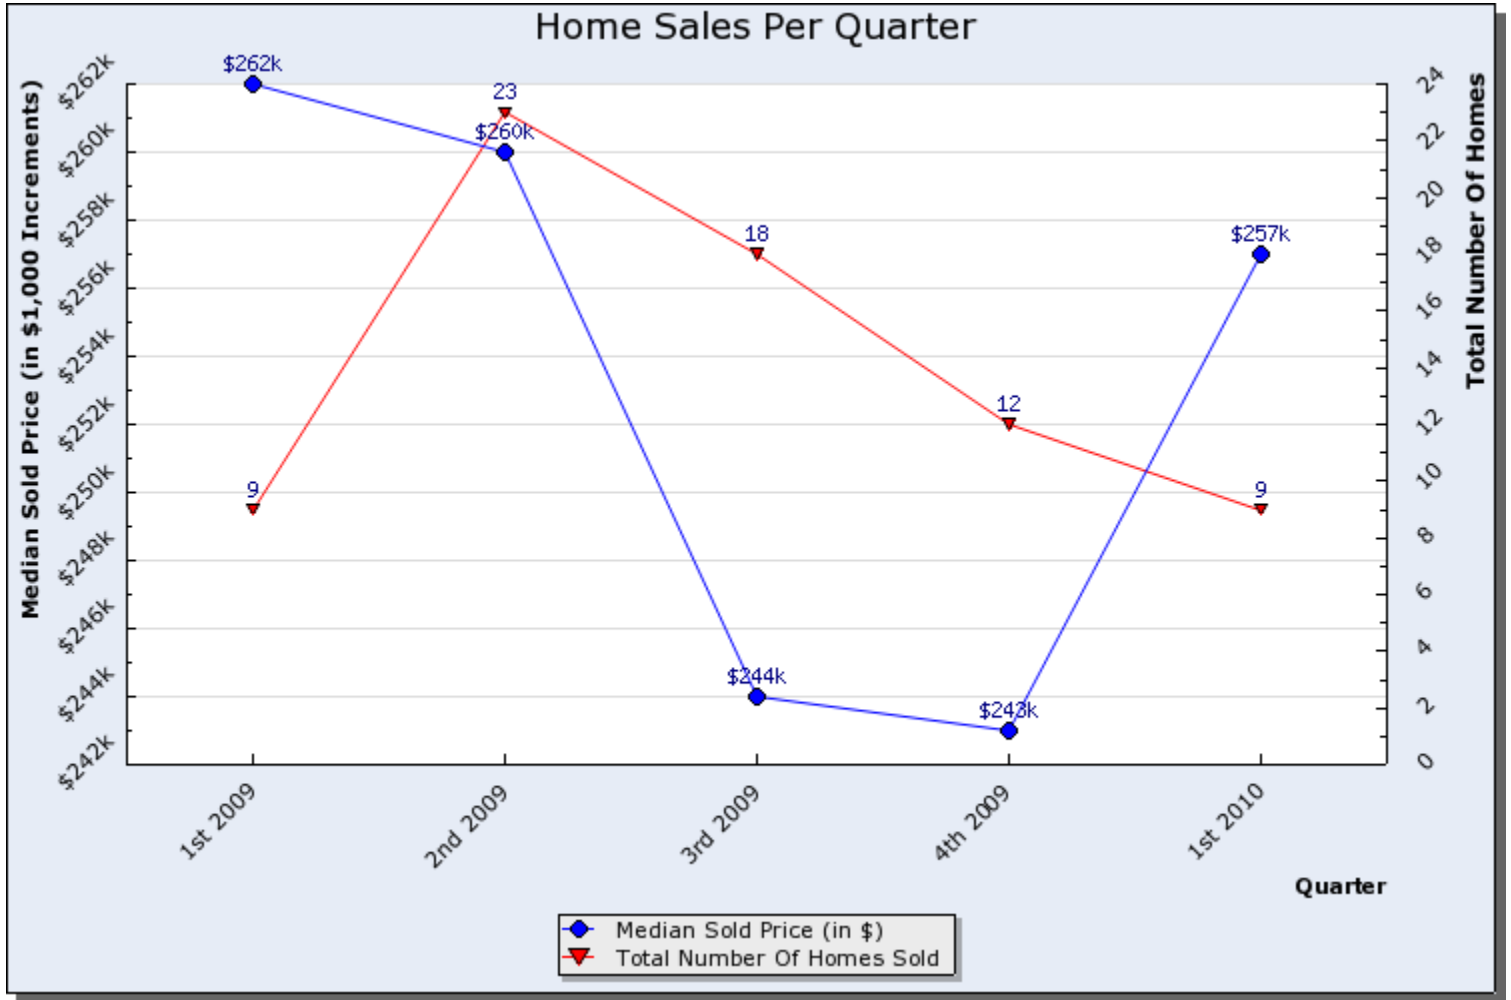

Home Sales Graph Report

Search Criteria: Selected Area Of Map, State is Utah

Prepared By:
Brad Dundas
Stonebrook Real Estate
801-550-0330

This report was generated automatically by the Wasatch Front Regional MLS on 05/27/2010 at 03:08 PM