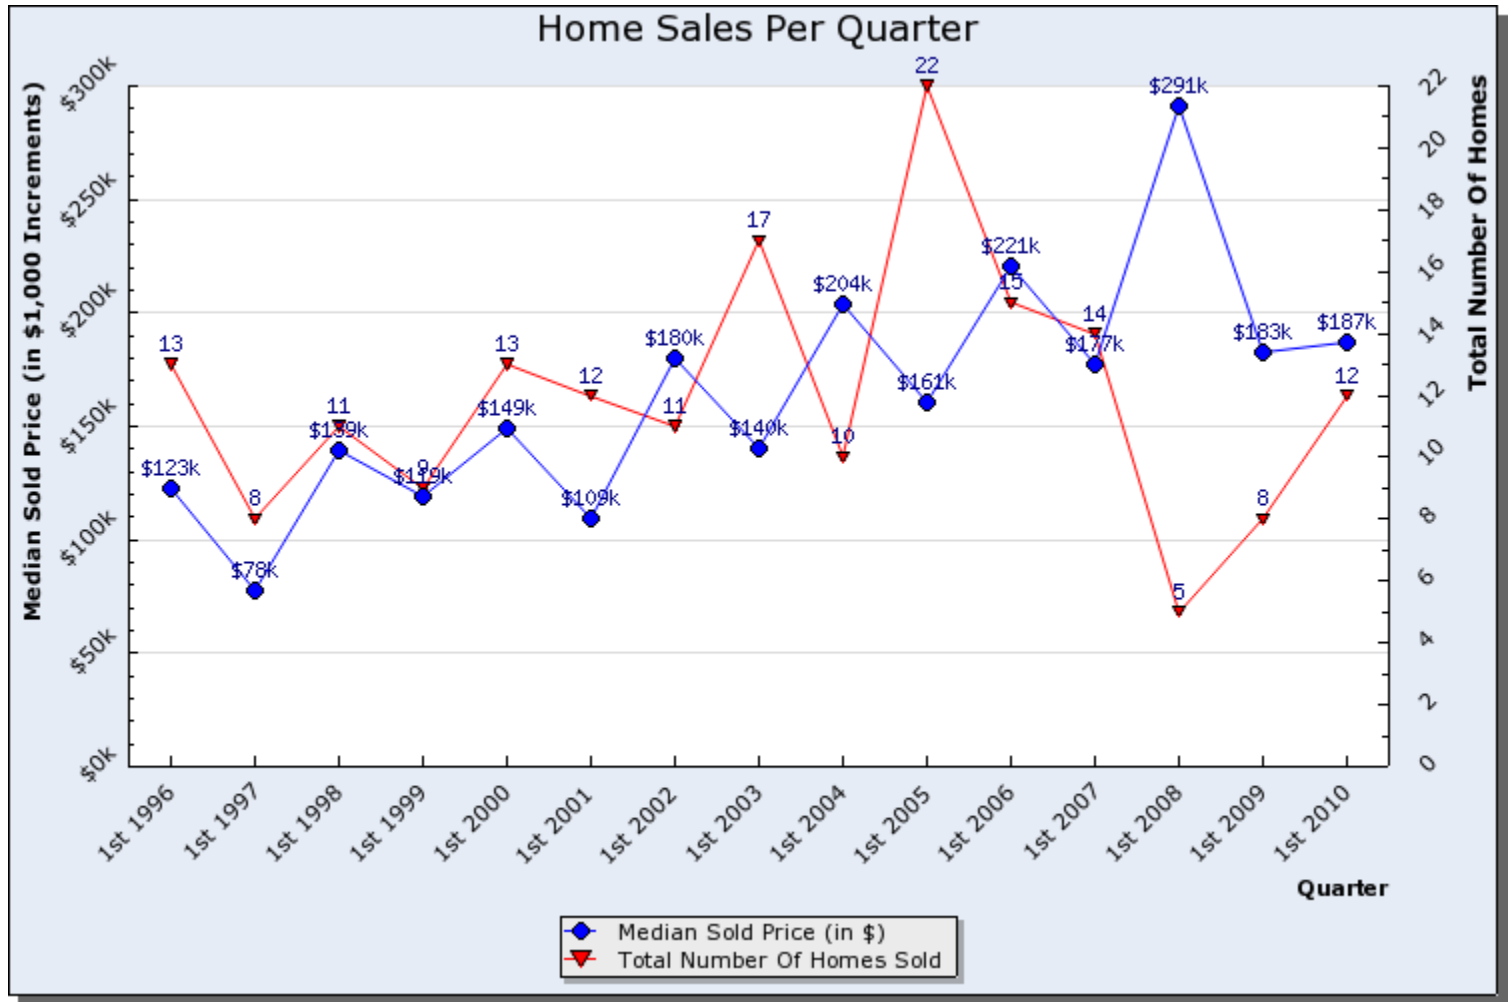

Wasatch Front Regional MLS

Home Sales Graph Report

Search Criteria: Selected Area Of Map, State is Utah

Prepared By:
Brad Dundas
Stonebrook Real Estate
801-550-0330

This report was generated automatically by the Wasatch Front Regional MLS on 05/27/2010 at 03:10 PM