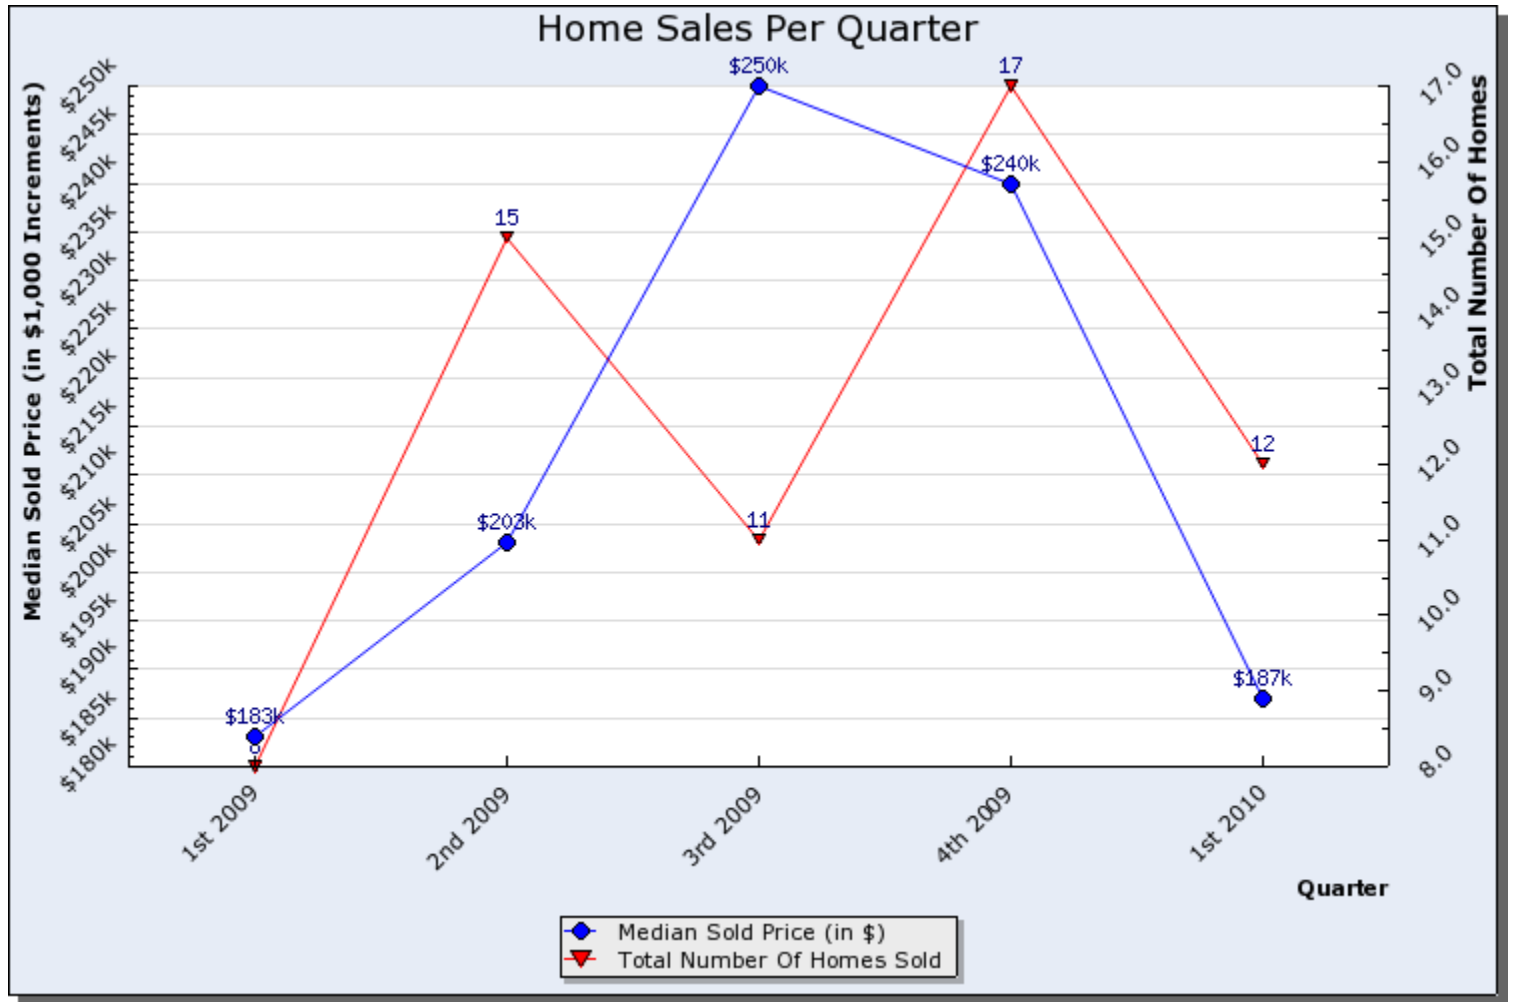

Home Sales Graph Report

Search Criteria: Selected Area Of Map, State is Utah

Prepared By:
Brad Dundas
Stonebrook Real Estate
801-550-0330

This report was generated automatically by the Wasatch Front Regional MLS on 05/27/2010 at 03:11 PM