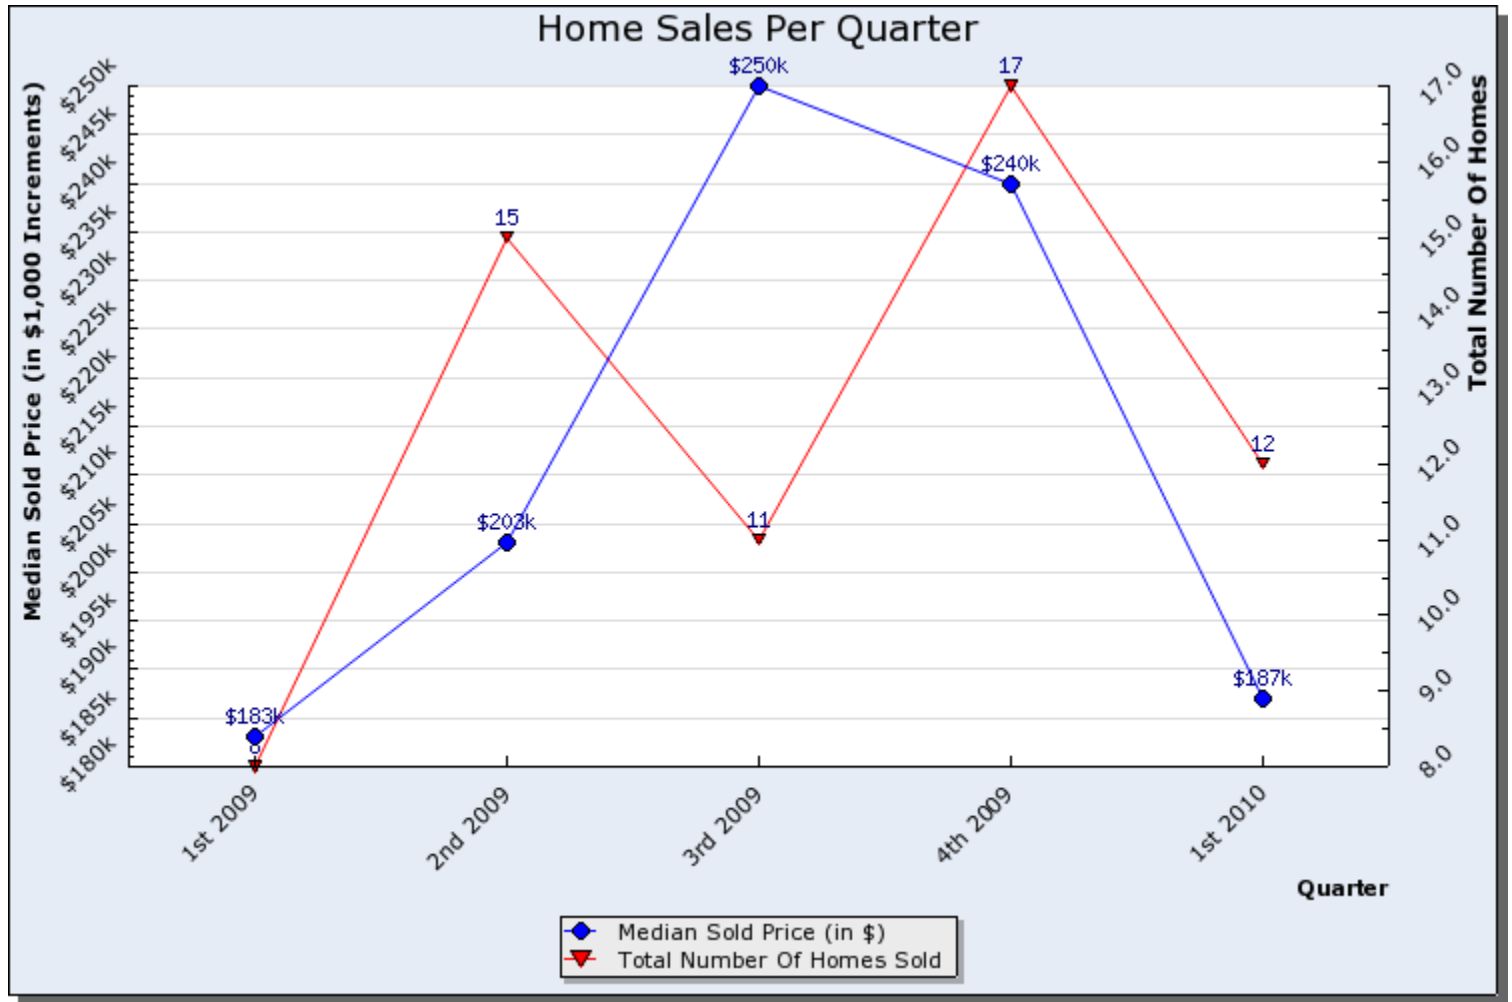

Wasatch Front Regional MLS

Home Sales Graph Report

Search Criteria: Selected Area Of Map, State is Utah

Prepared By:
Brad Dundas
Stonebrook Real Estate
801-550-0330

This report was generated automatically by the Wasatch Front Regional MLS on 05/27/2010 at 03:11 PM