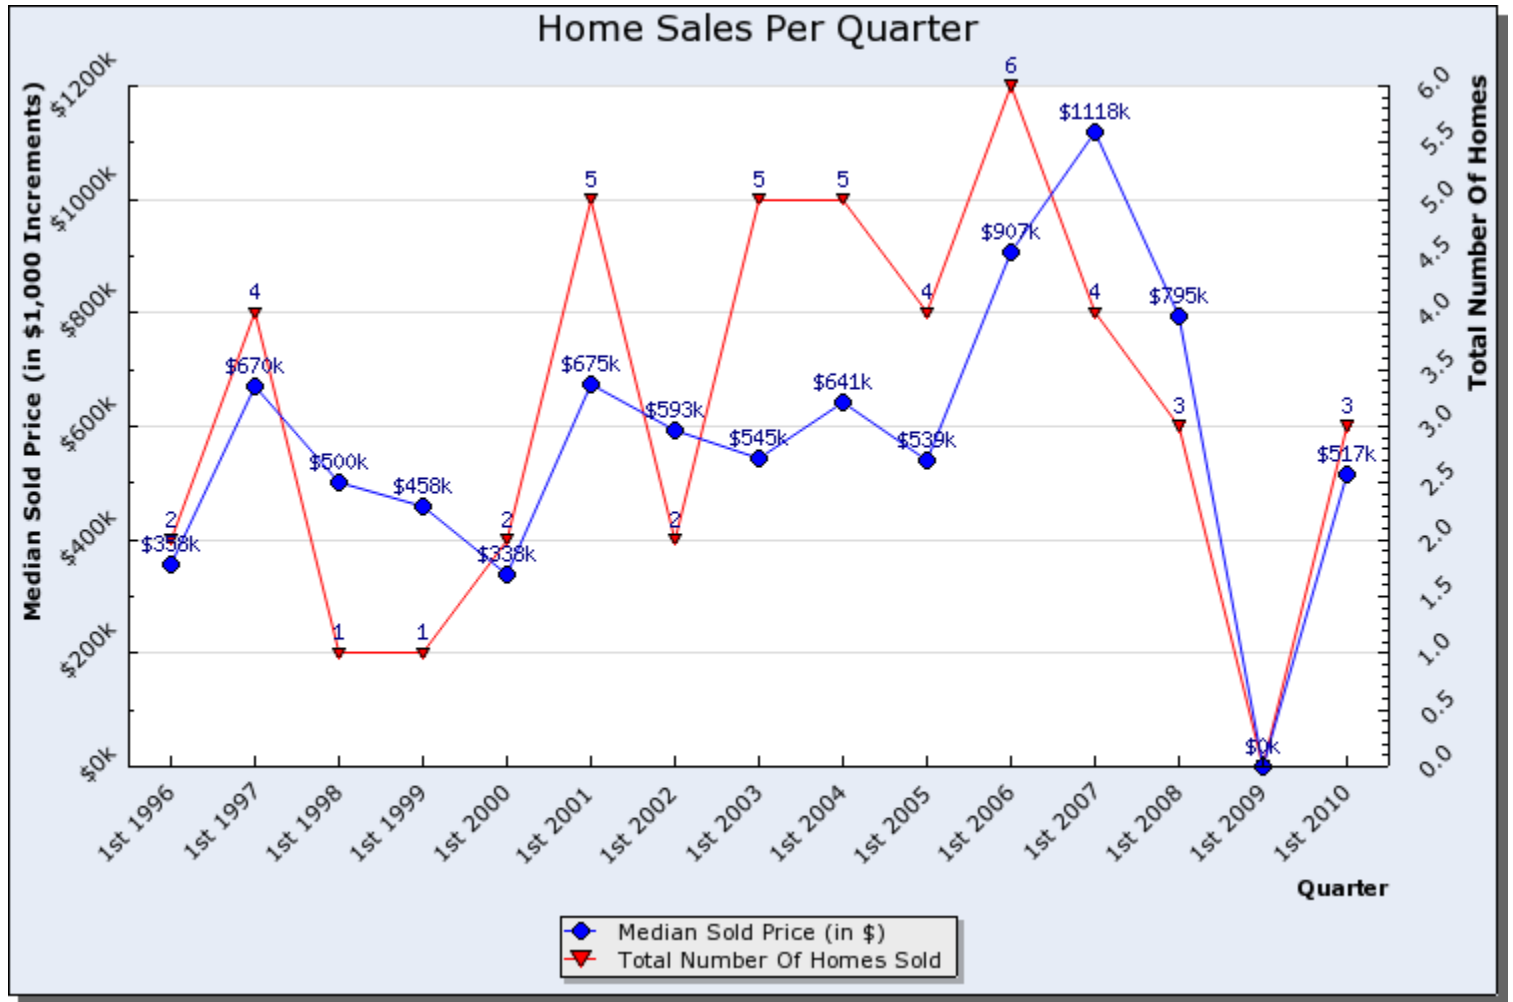

Home Sales Graph Report

Search Criteria: Selected Area Of Map, State is Utah

Prepared By:
Brad Dundas
Stonebrook Real Estate
801-550-0330

This report was generated automatically by the Wasatch Front Regional MLS on 05/27/2010 at 03:15 PM