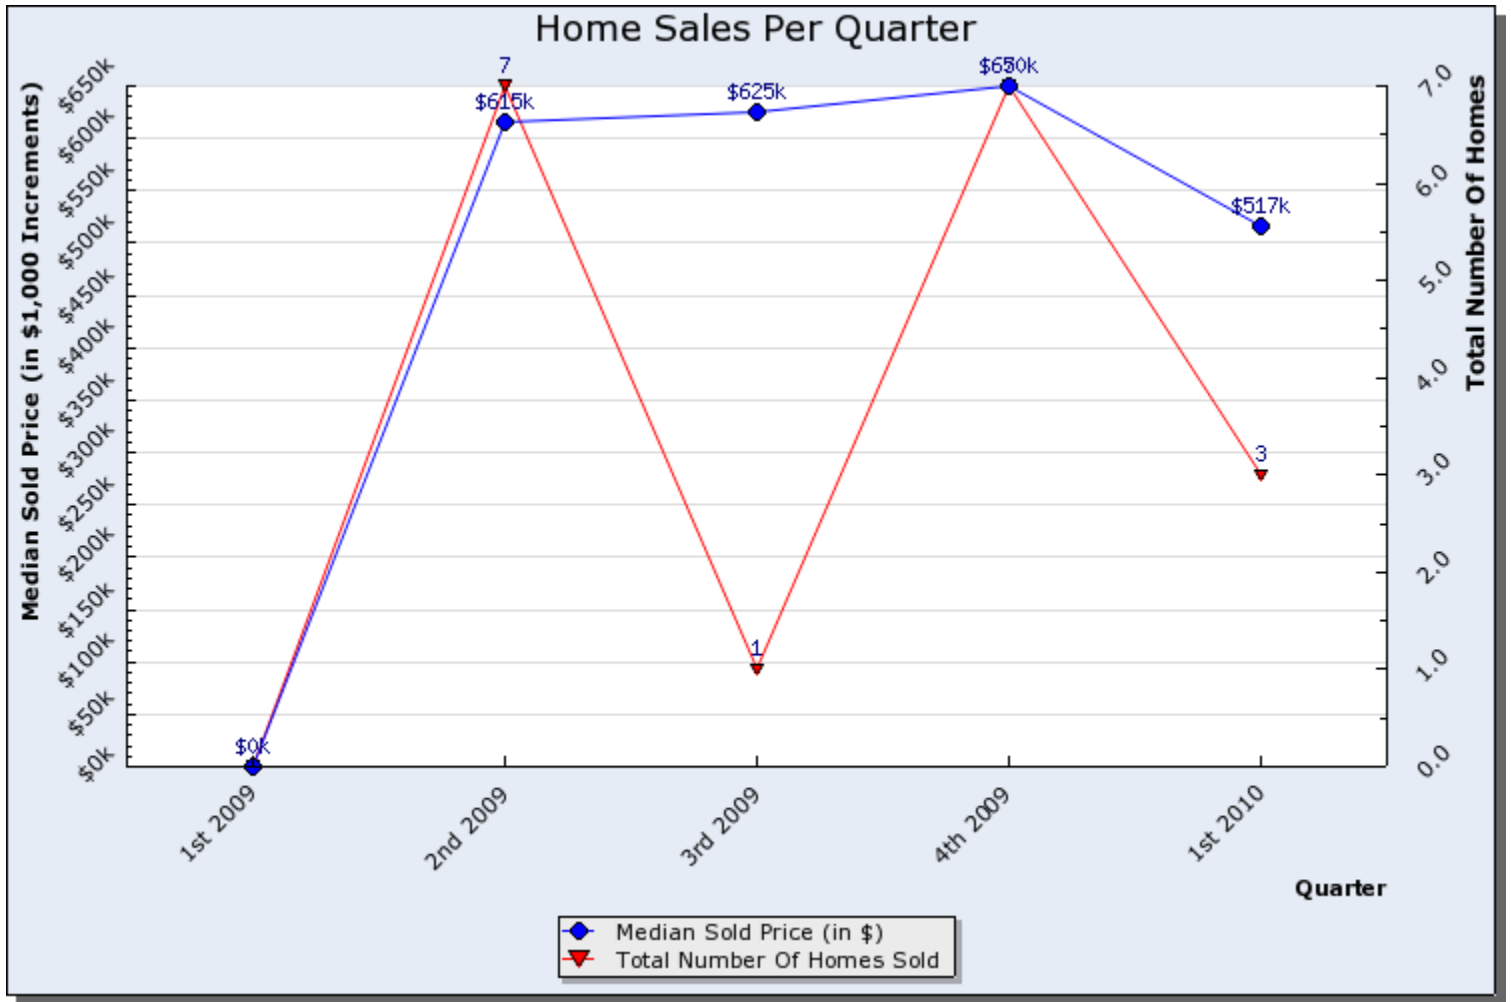

Home Sales Graph Report

Search Criteria: Selected Area Of Map, State is Utah

Prepared By:
Brad Dundas
Stonebrook Real Estate
801-550-0330

This report was generated automatically by the Wasatch Front Regional MLS on 05/27/2010 at 04:12 PM