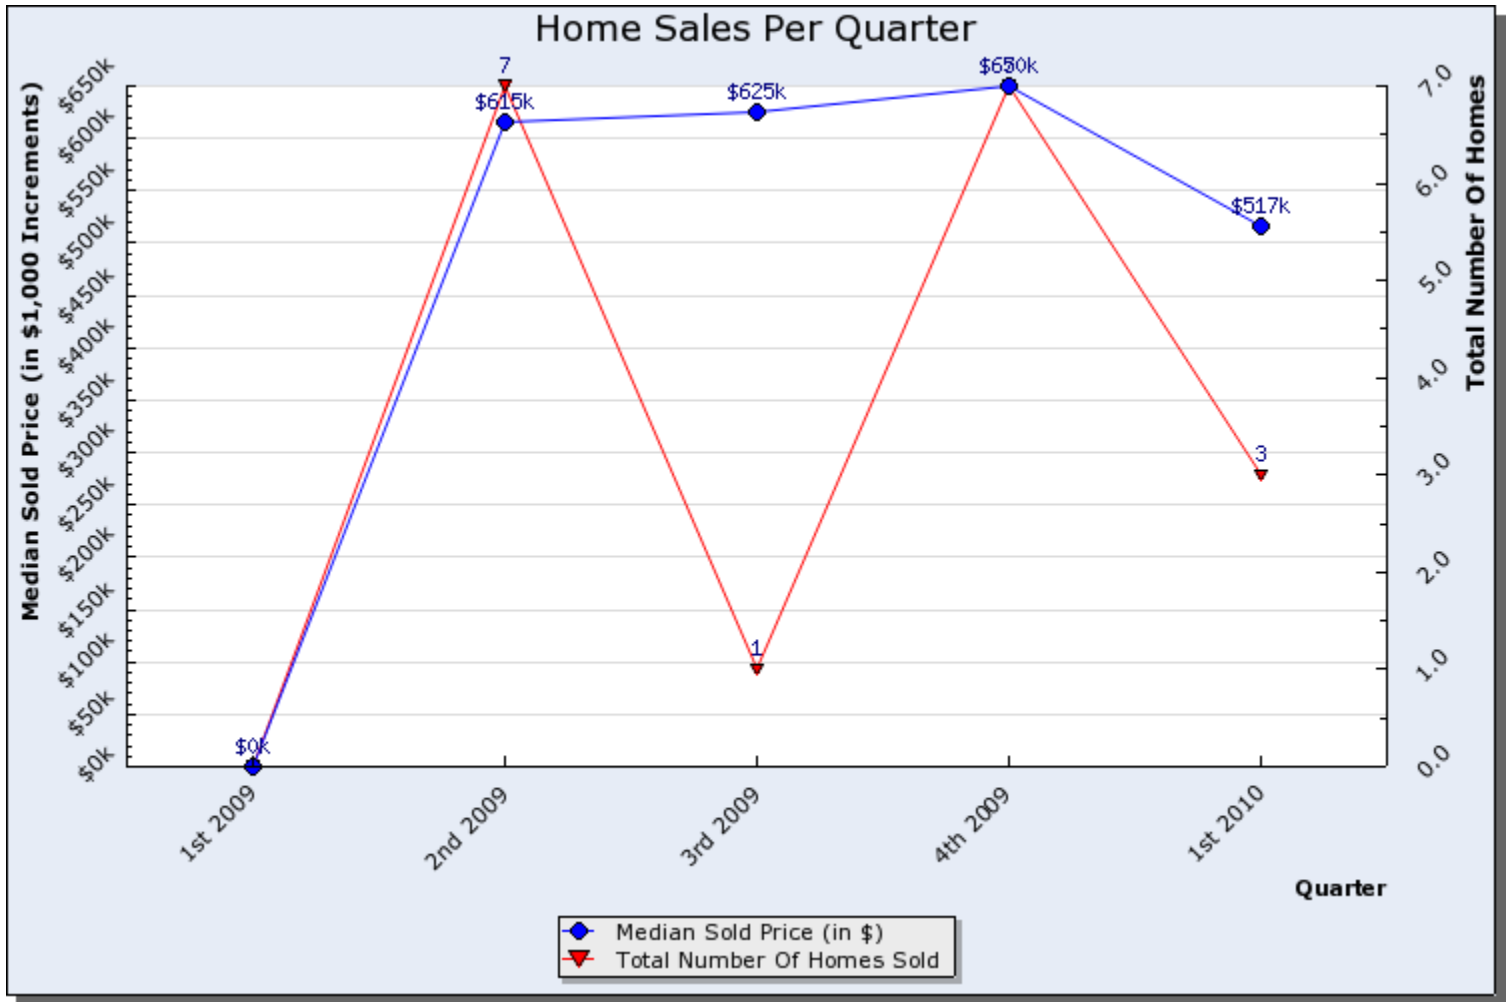

Home Sales Graph Report

Search Criteria: Selected Area Of Map, State is Utah

Prepared By:  
Brad Dundas  
Stonebrook Real Estate  
801-550-0330

This report was generated automatically by the Wasatch Front Regional MLS on 05/27/2010 at 04:12 PM