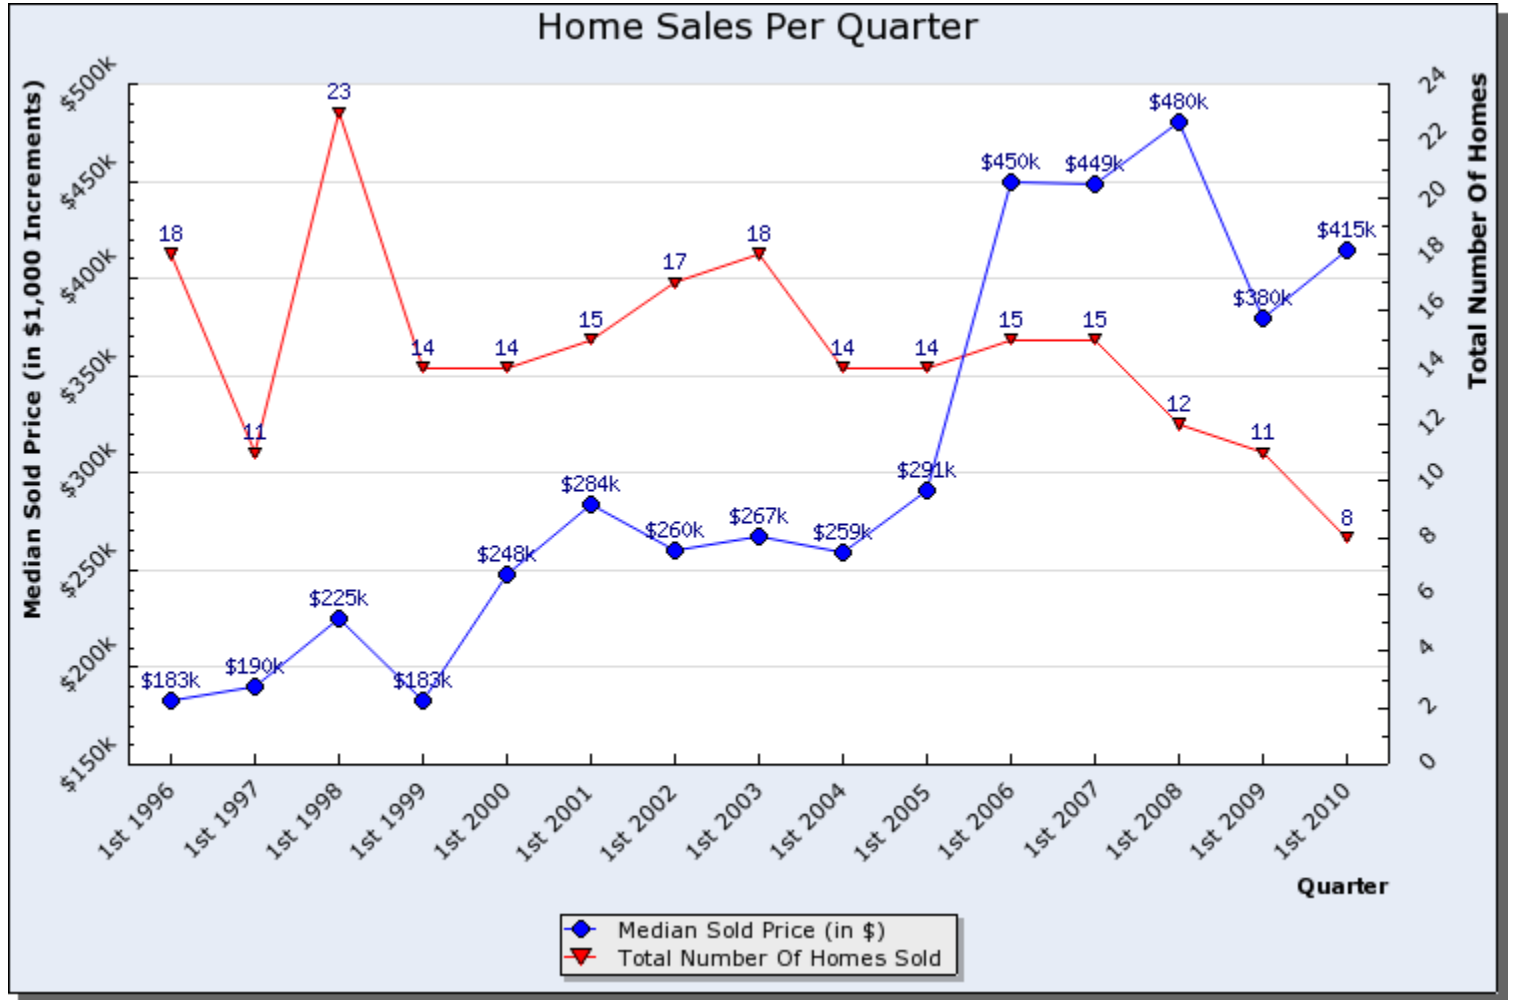

Home Sales Graph Report

Search Criteria: Selected Area Of Map, State is Utah

Prepared By:
Brad Dundas
Stonebrook Real Estate
801-550-0330

This report was generated automatically by the Wasatch Front Regional MLS on 05/27/2010 at 04:14 PM