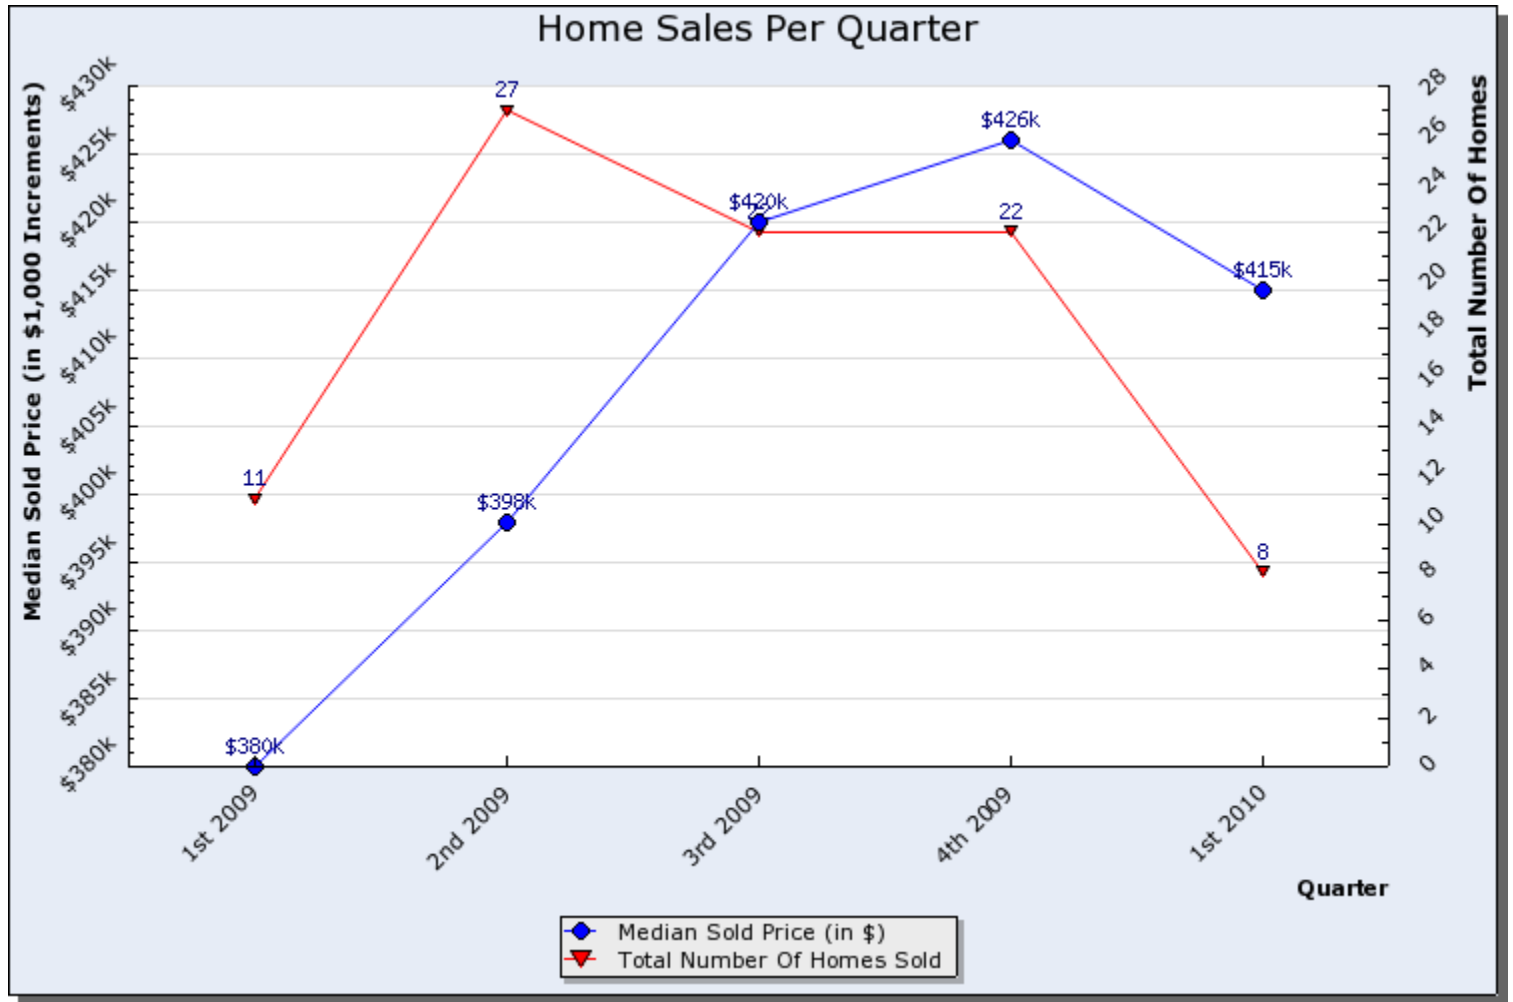

Search Criteria: Selected Area Of Map, State is Utah

Prepared By:
Brad Dundas
Stonebrook Real Estate
801-550-0330

This report was generated automatically by the Wasatch Front Regional MLS on 05/27/2010 at 04:13 PM