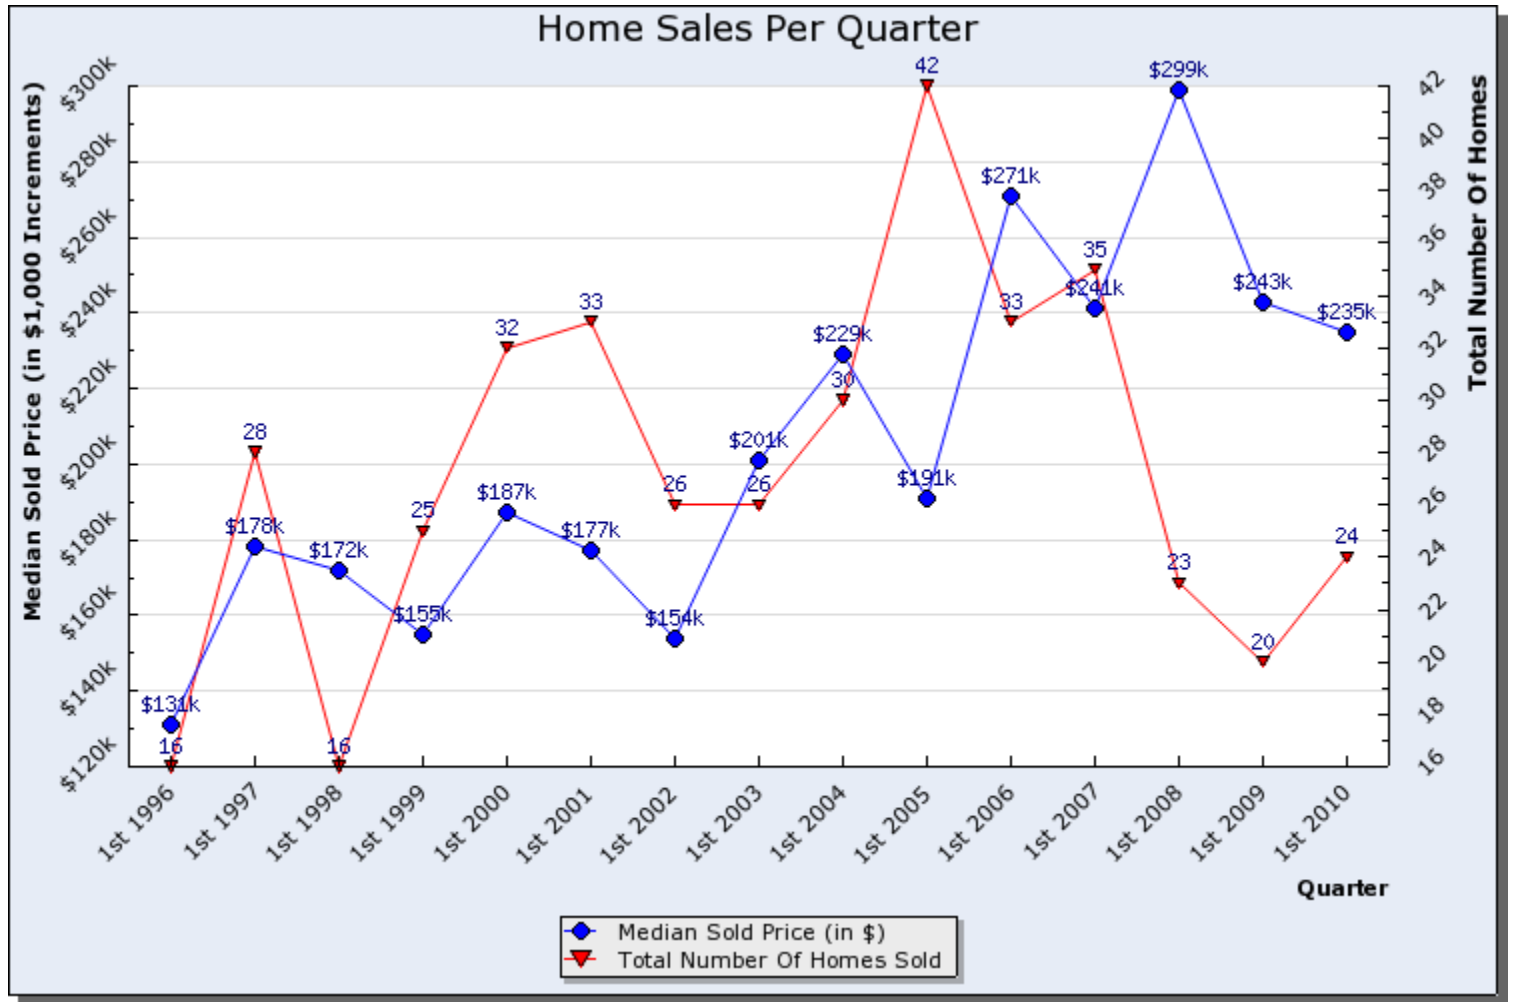

Search Criteria: Selected Area Of Map, State is Utah

Prepared By:
 Brad Dundas
 Stonebrook Real Estate
 801-550-0330

This report was generated automatically by the Wasatch Front Regional MLS on 05/27/2010 at 04:15 PM