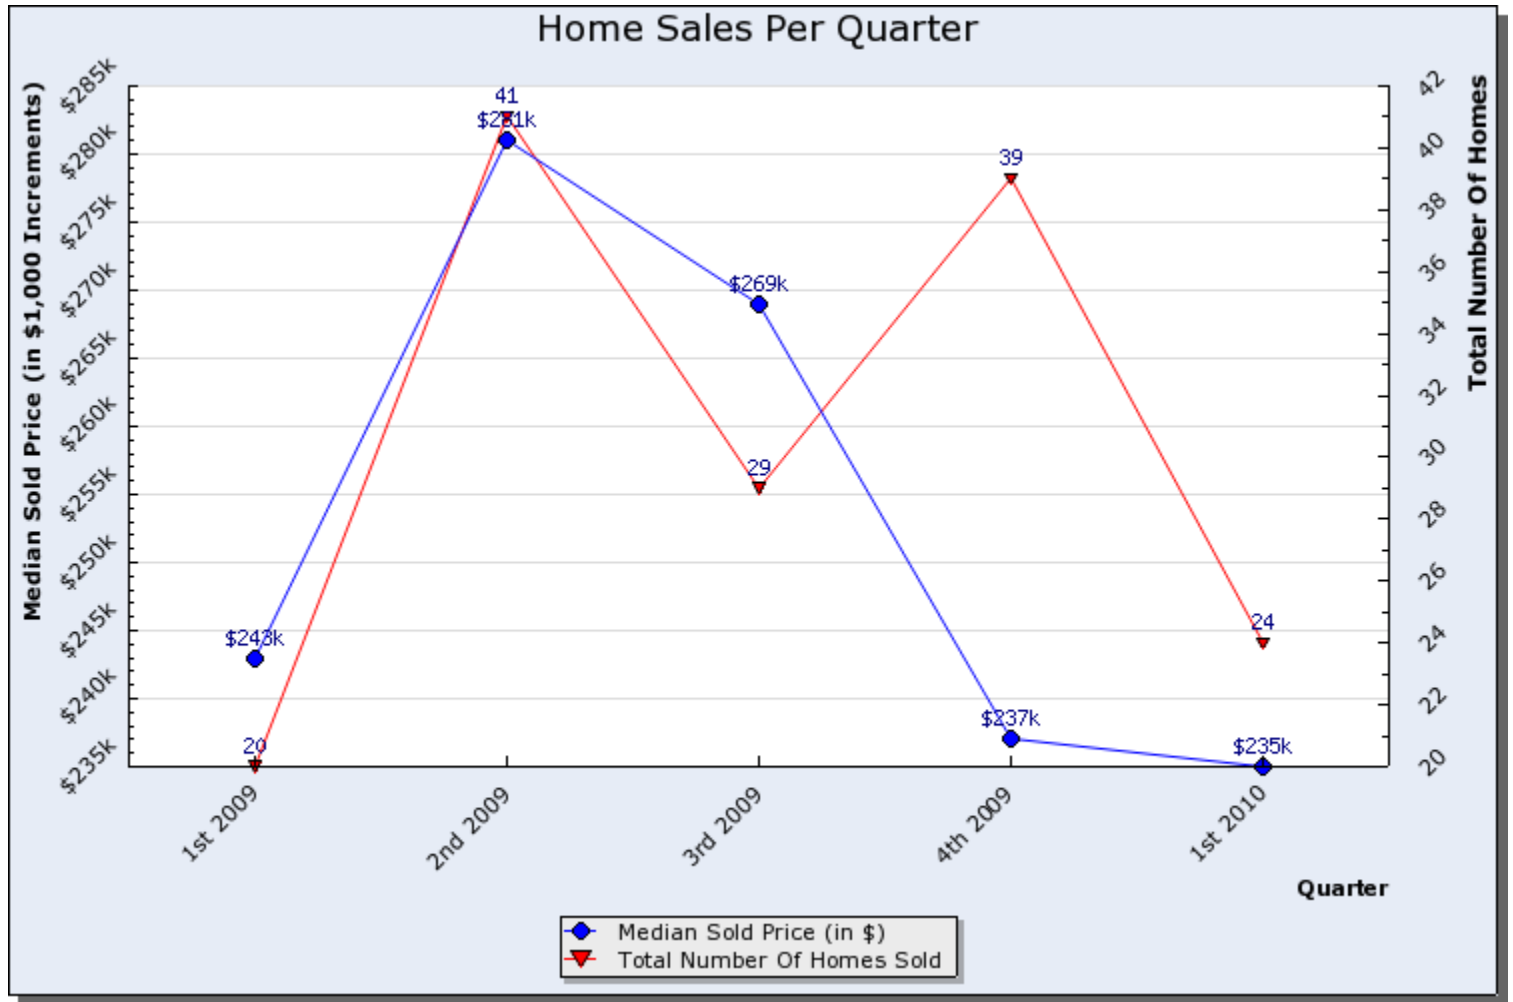

Home Sales Graph Report

Search Criteria: Selected Area Of Map, State is Utah

Prepared By:
Brad Dundas
Stonebrook Real Estate
801-550-0330

This report was generated automatically by the Wasatch Front Regional MLS on 05/27/2010 at 04:16 PM