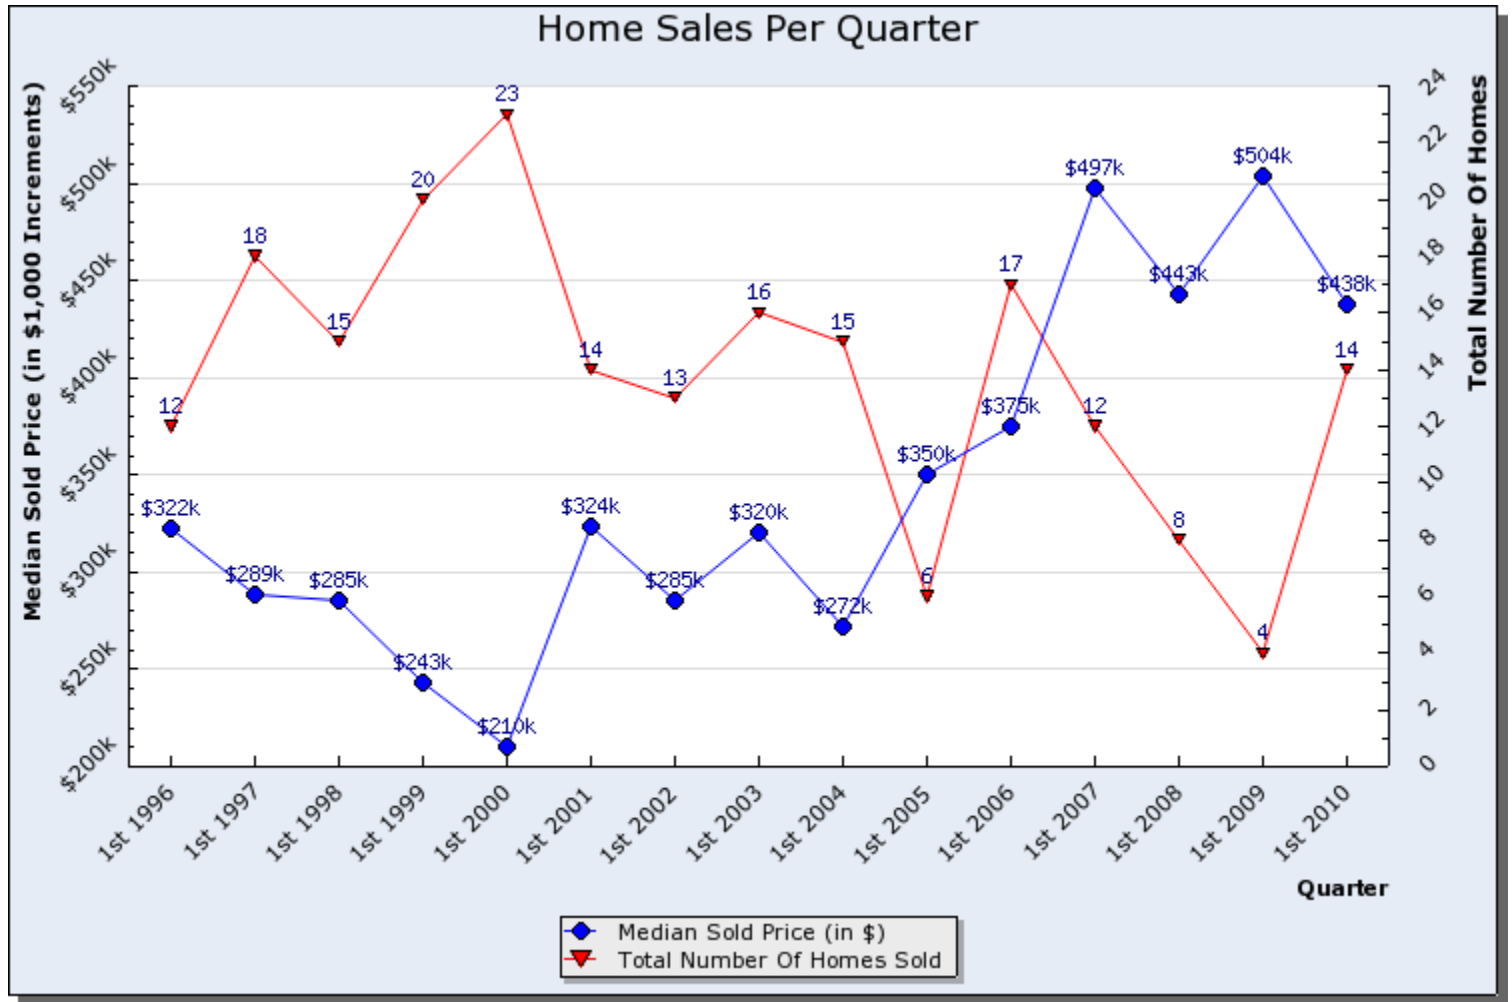

Home Sales Graph Report

Search Criteria: Selected Area Of Map, State is Utah

Prepared By:
 Brad Dundas
 Stonebrook Real Estate
 801-550-0330

This report was generated automatically by the Wasatch Front Regional MLS on 05/27/2010 at 02:58 PM