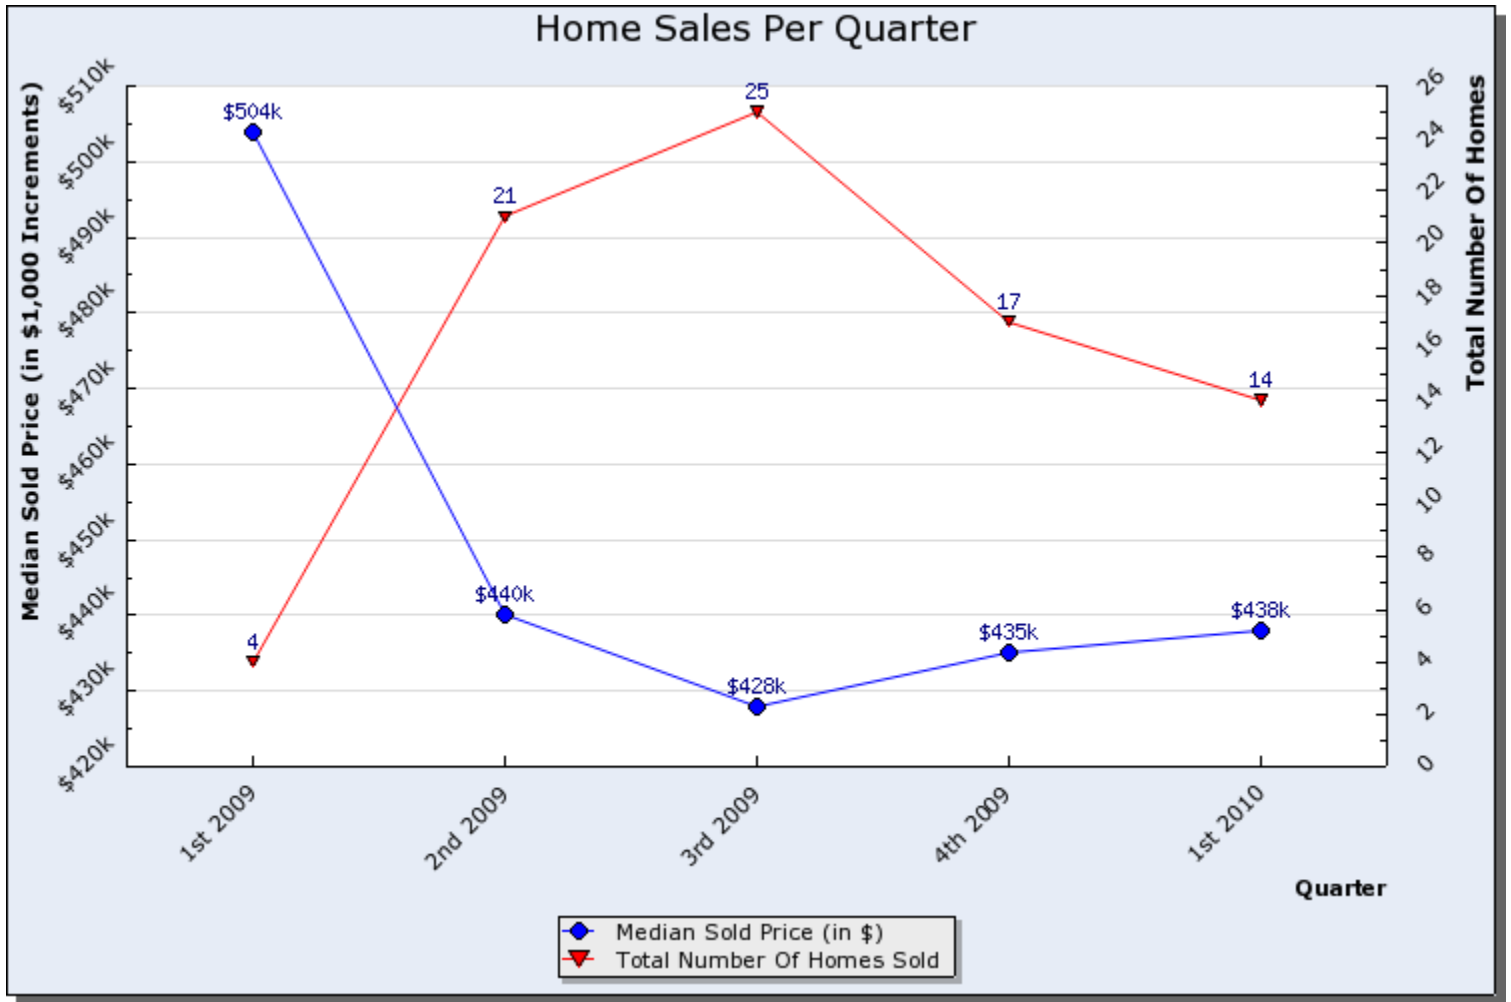

Home Sales Graph Report

Search Criteria: Selected Area Of Map, State is Utah

Prepared By:
Brad Dundas
Stonebrook Real Estate
801-550-0330

This report was generated automatically by the Wasatch Front Regional MLS on 05/27/2010 at 03:00 PM