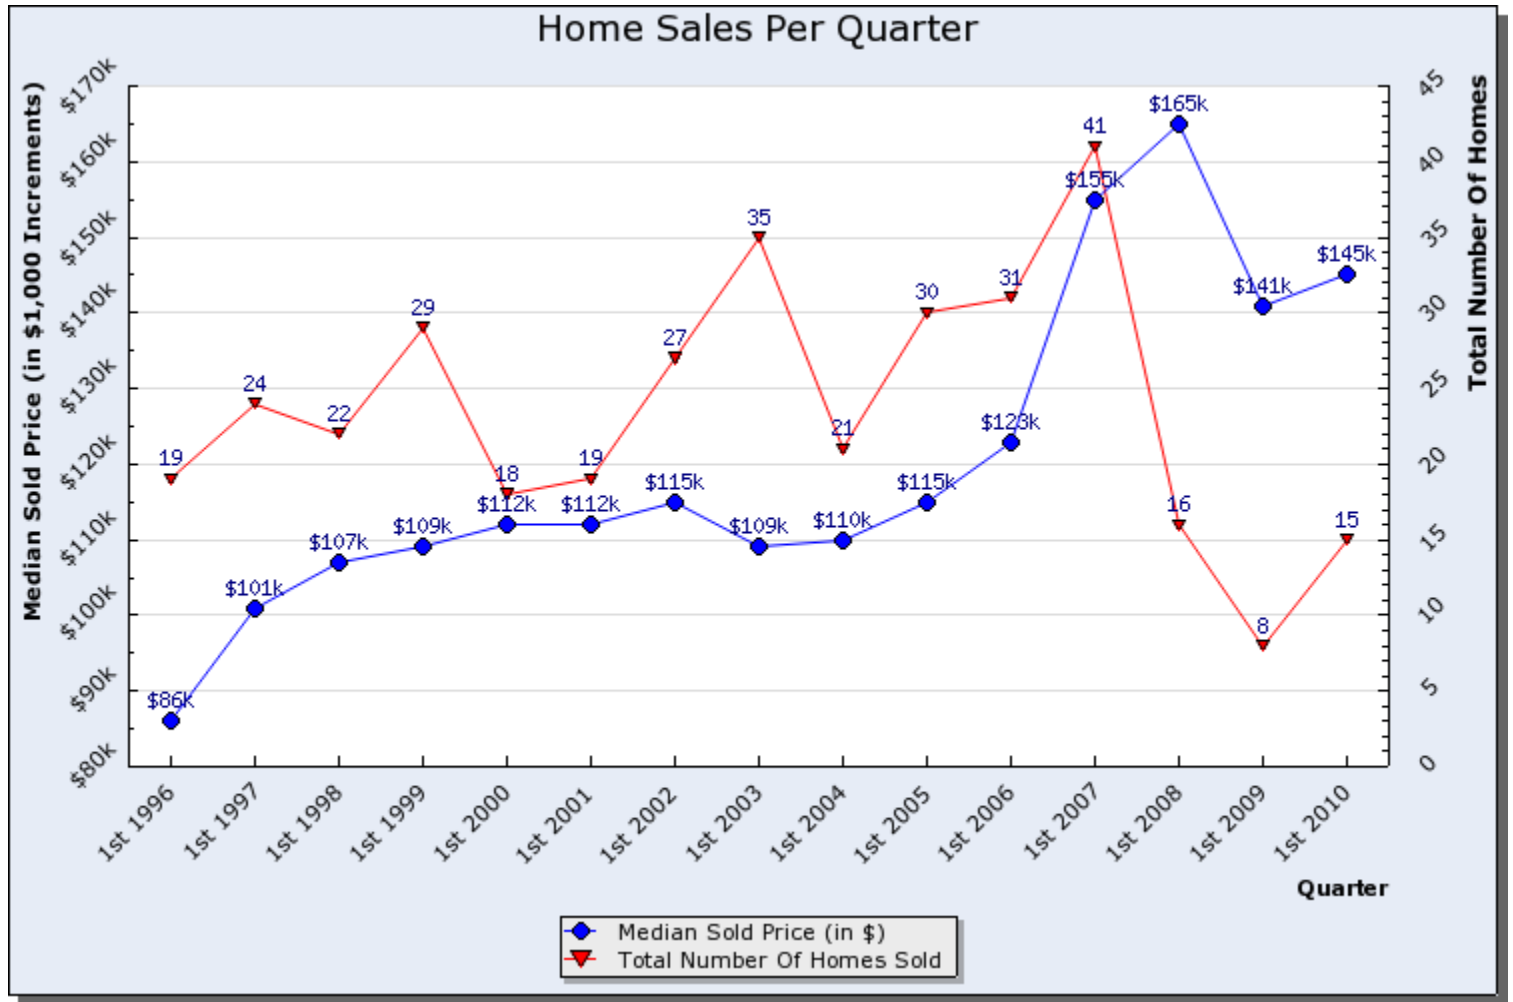

Home Sales Graph Report

Search Criteria: Selected Area Of Map, State is Utah

Prepared By:  
Brad Dundas  
Stonebrook Real Estate  
801-550-0330

This report was generated automatically by the Wasatch Front Regional MLS on 05/27/2010 at 04:17 PM