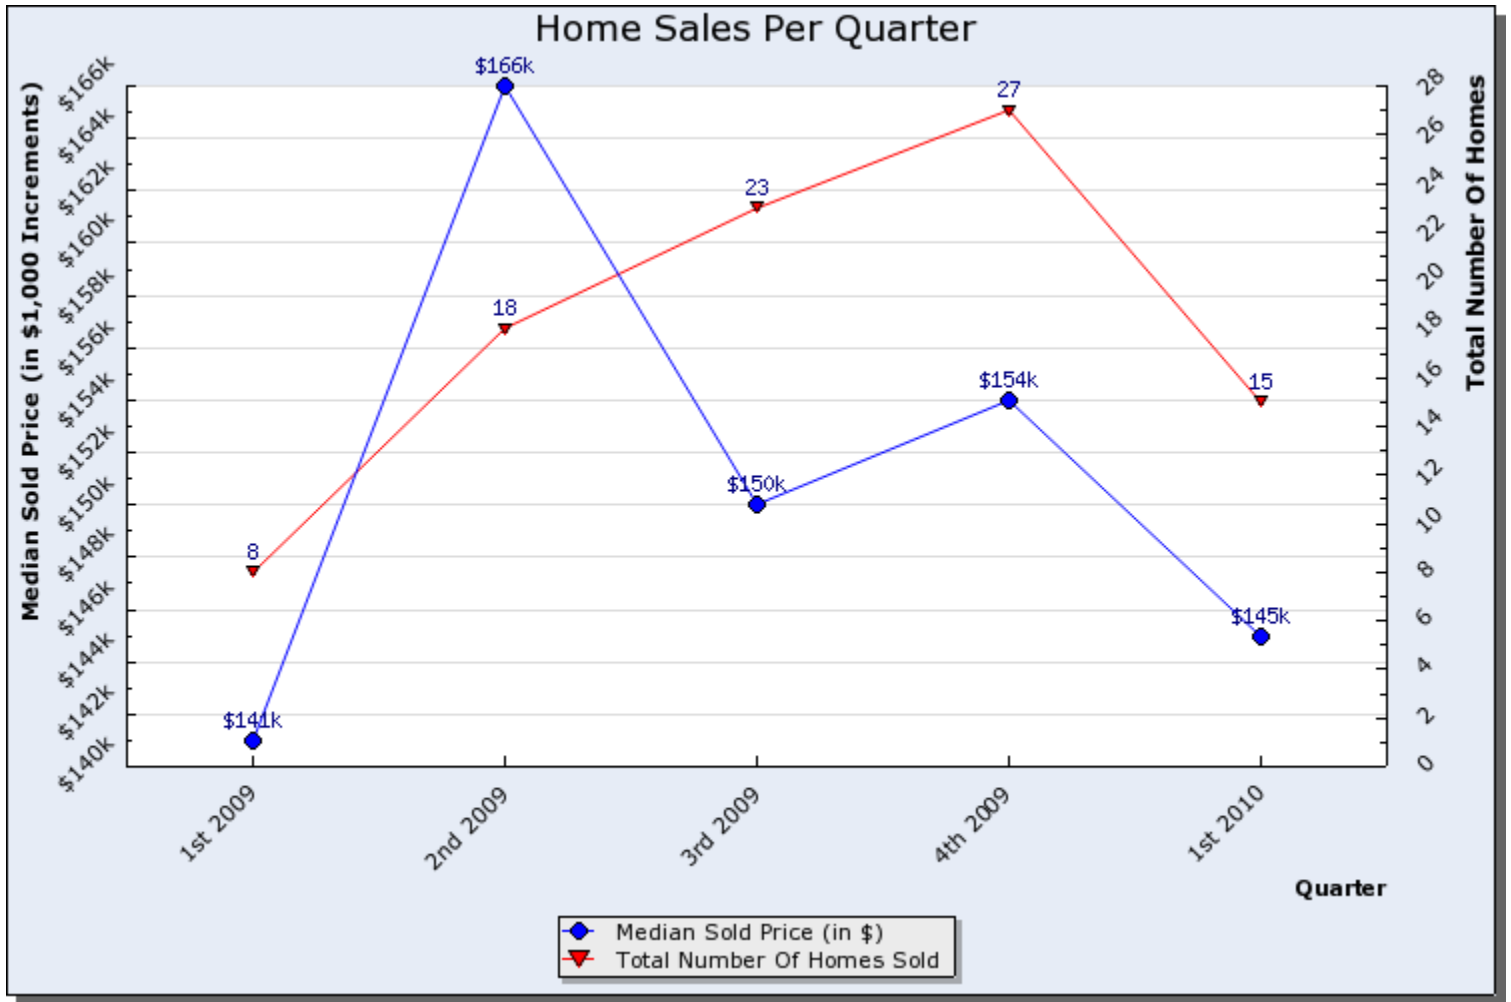

Home Sales Graph Report

Search Criteria: Selected Area Of Map, State is Utah

Prepared By:  
Brad Dundas  
Stonebrook Real Estate  
801-550-0330

This report was generated automatically by the Wasatch Front Regional MLS on 05/27/2010 at 04:17 PM