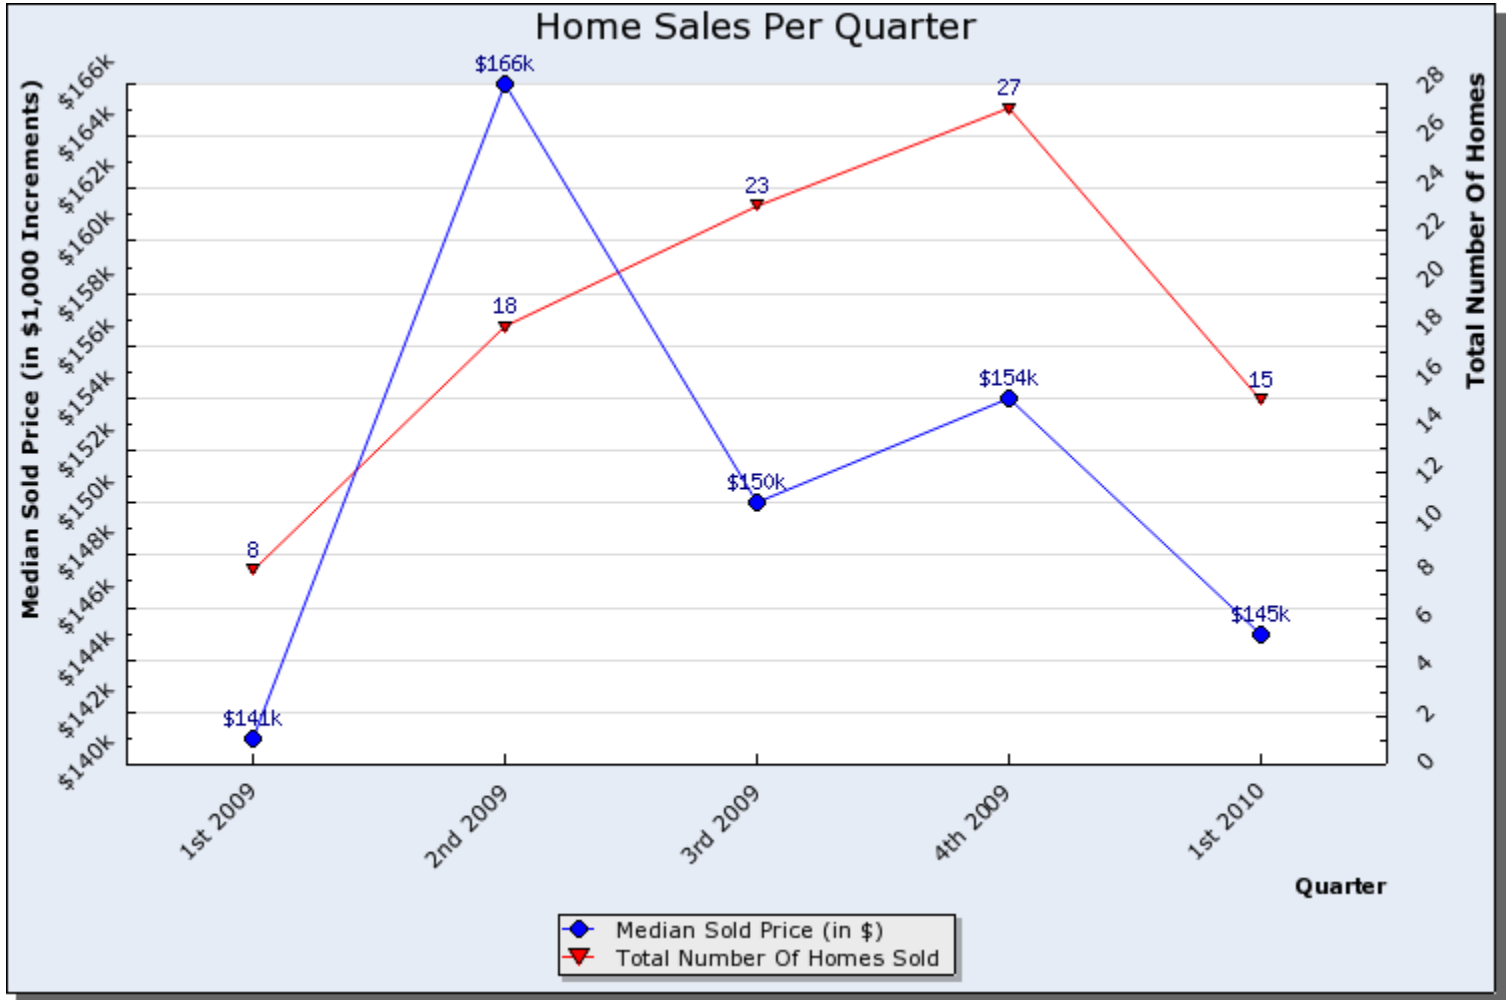

Home Sales Graph Report

Search Criteria: Selected Area Of Map, State is Utah

Prepared By:  
Brad Dundas  
Stonebrook Real Estate  
801-550-0330

This report was generated automatically by the Wasatch Front Regional MLS on 05/27/2010 at 04:17 PM