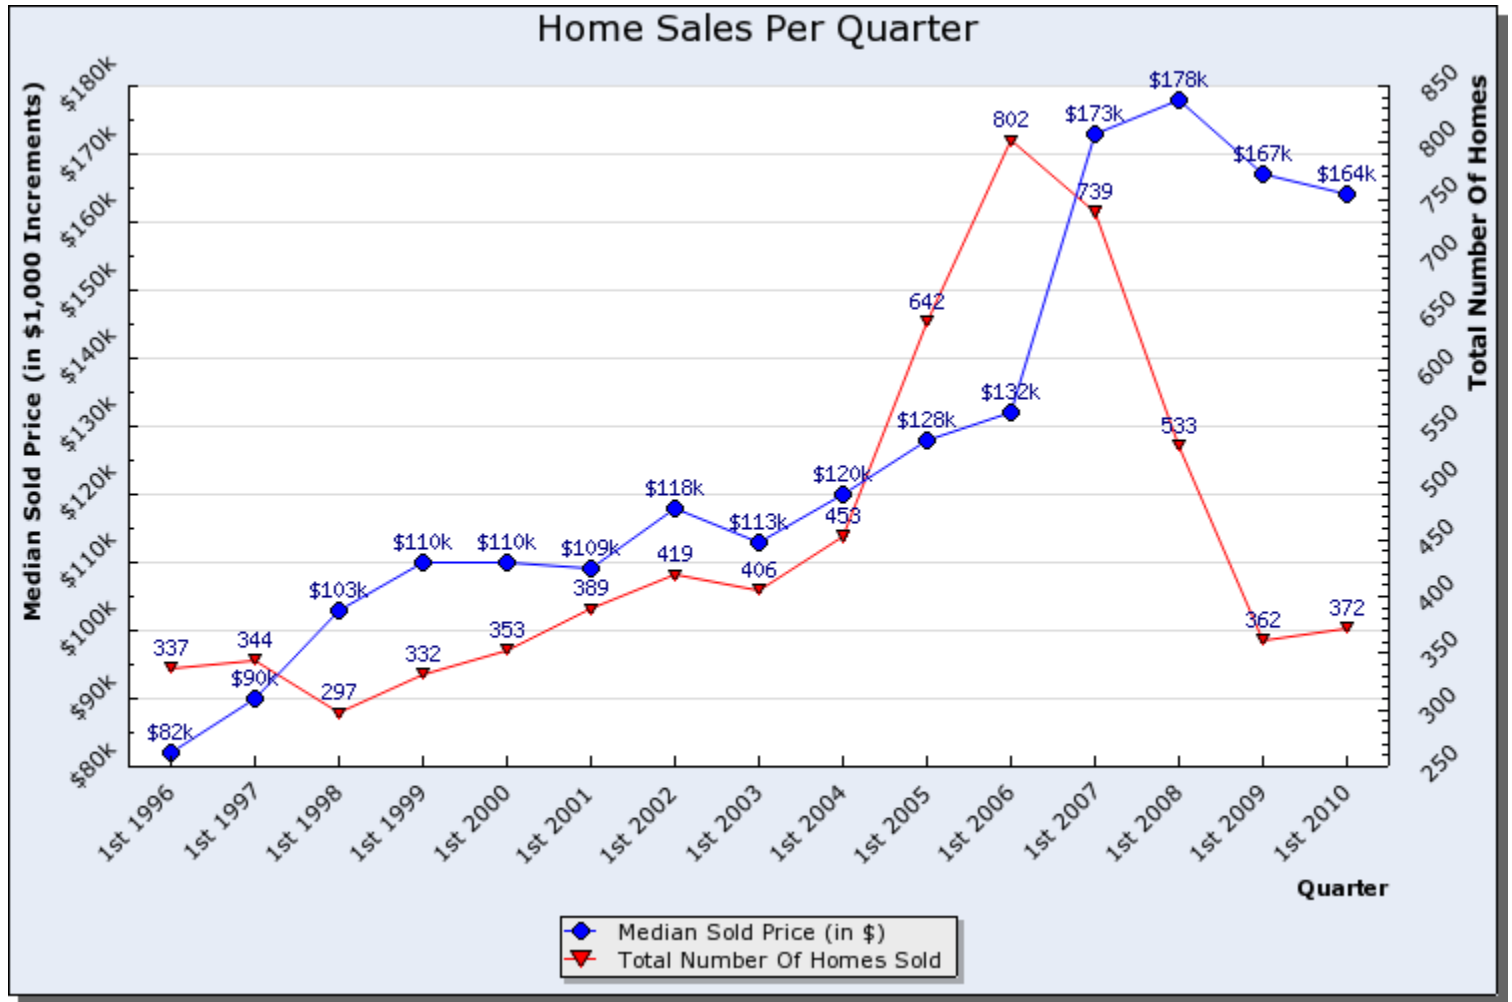

## Home Sales Graph Report

Search Criteria: State is Utah, Property Type is Condo or PUD or Townhouse, County is Salt Lake

Prepared By:  
Brad Dundas  
Stonebrook Real Estate  
801-550-0330

This report was generated automatically by the Wasatch Front Regional MLS on 05/27/2010 at 04:19 PM