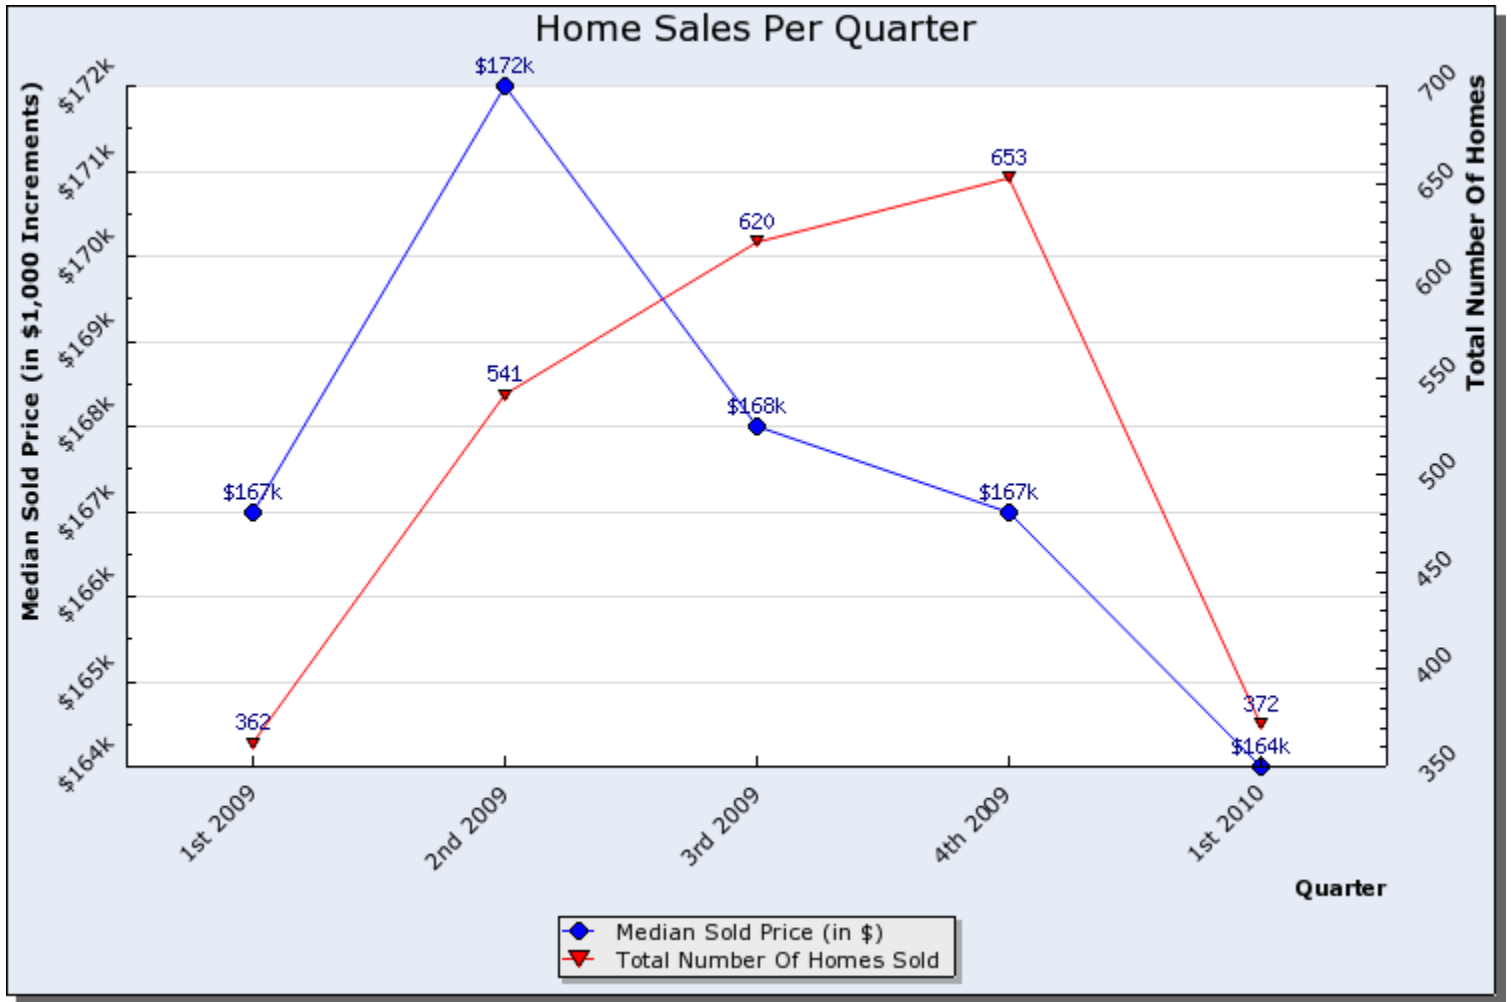

Home Sales Graph Report

Search Criteria: State is Utah, Property Type is Condo or PUD or Townhouse, County is Salt Lake

Prepared By:  
Brad Dundas  
Stonebrook Real Estate  
801-550-0330

This report was generated automatically by the Wasatch Front Regional MLS on 05/27/2010 at 04:20 PM