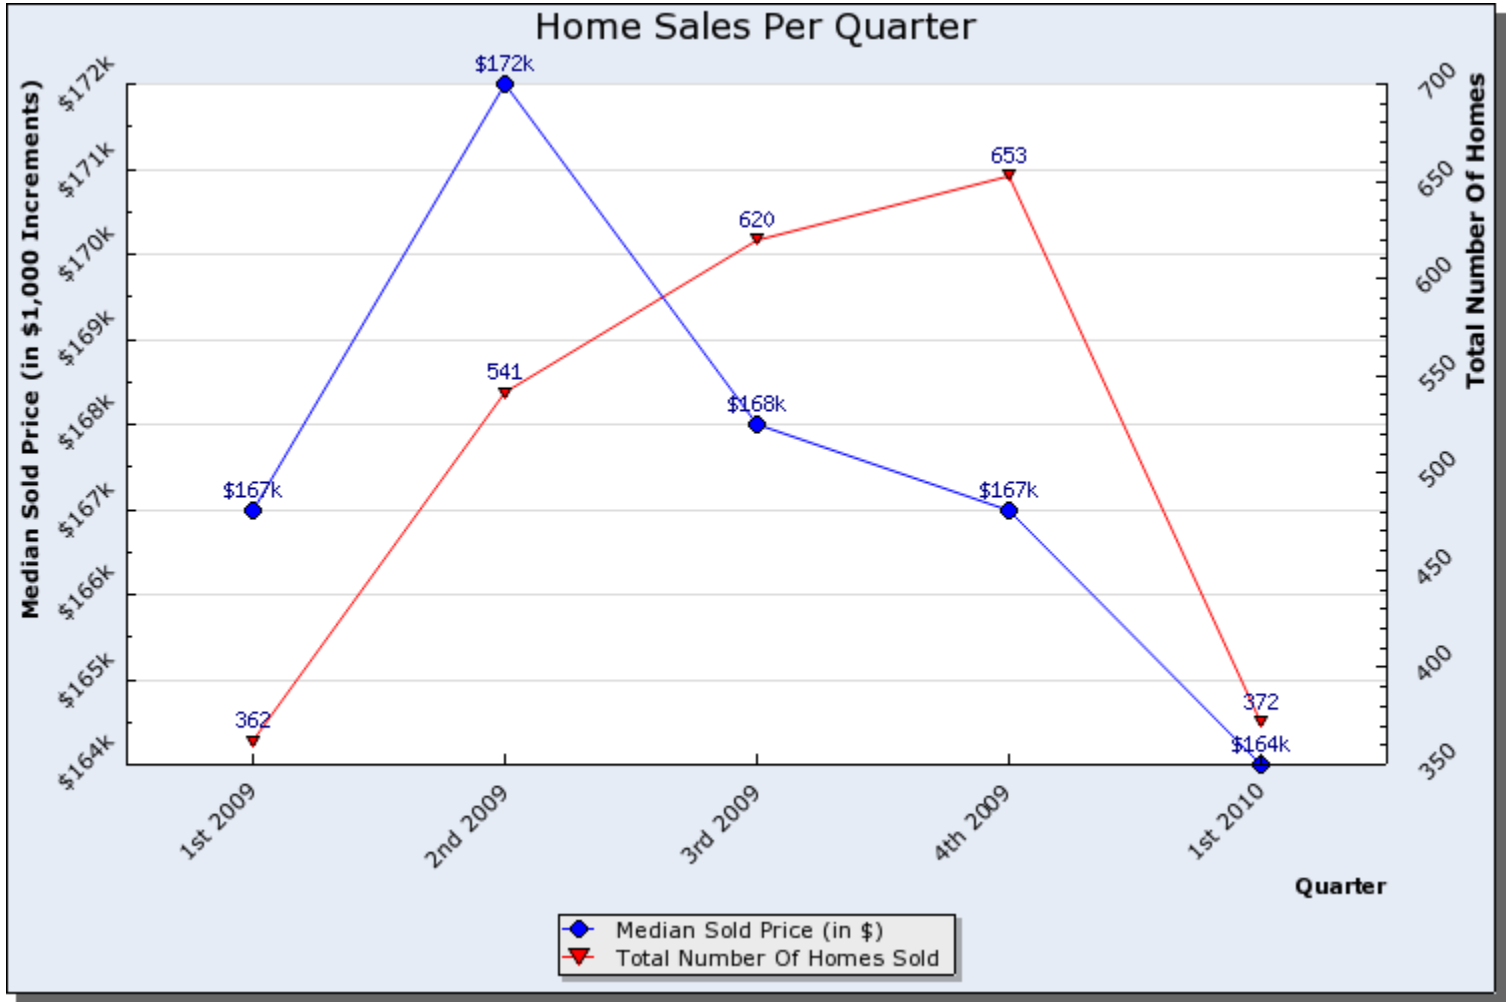

Home Sales Graph Report

Search Criteria: State is Utah, Property Type is Condo or PUD or Townhouse, County is Salt Lake

Prepared By:
Brad Dundas
Stonebrook Real Estate
801-550-0330

This report was generated automatically by the Wasatch Front Regional MLS on 05/27/2010 at 04:20 PM