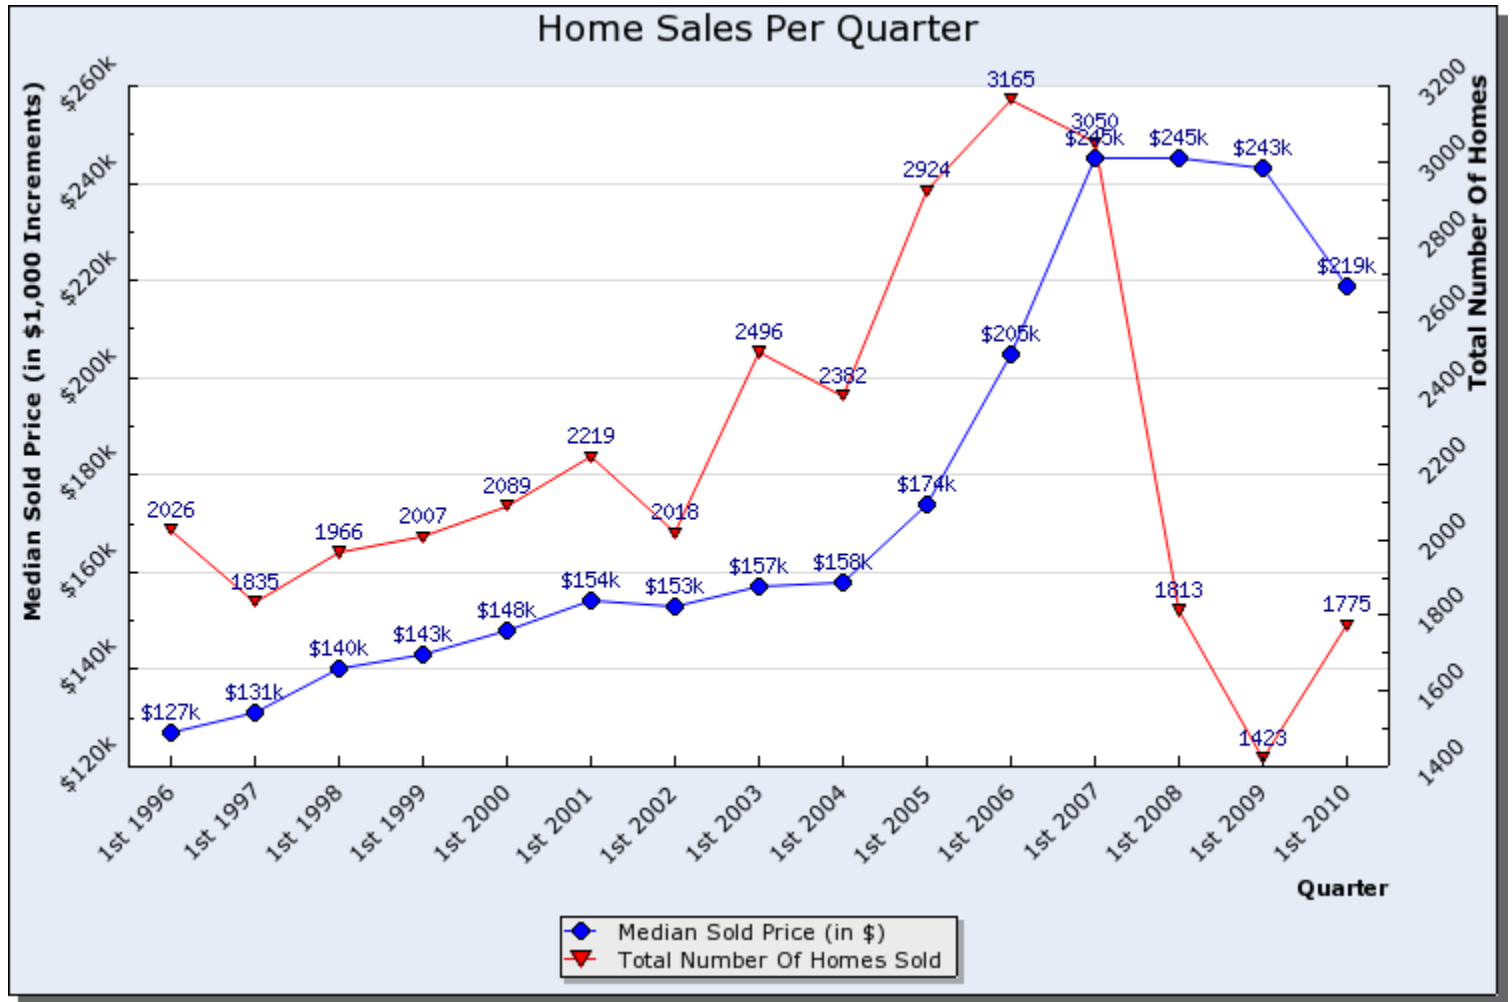

Wasatch Front Regional MLS

Home Sales Graph Report

Search Criteria: State is Utah, County is Salt Lake, Property Type is Single Family

Prepared By:
Brad Dundas
Stonebrook Real Estate
801-550-0330

This report was generated automatically by the Wasatch Front Regional MLS on 05/27/2010 at 04:21 PM