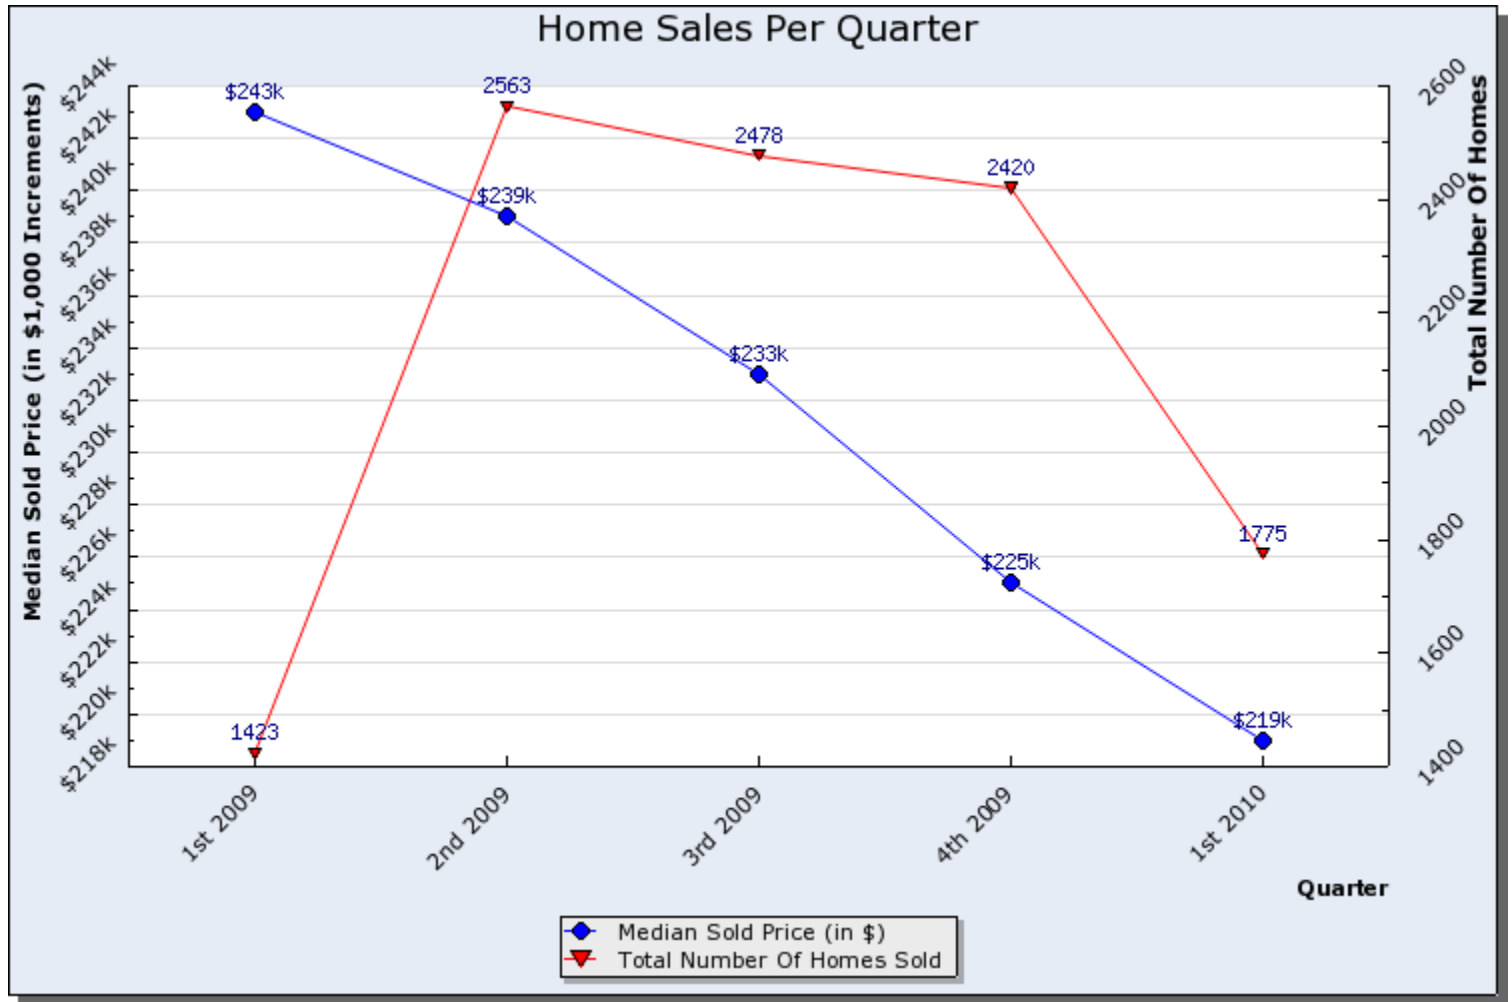

## Home Sales Graph Report

Search Criteria: State is Utah, County is Salt Lake, Property Type is Single Family

Prepared By:  
Brad Dundas  
Stonebrook Real Estate  
801-550-0330

This report was generated automatically by the Wasatch Front Regional MLS on 05/27/2010 at 04:21 PM