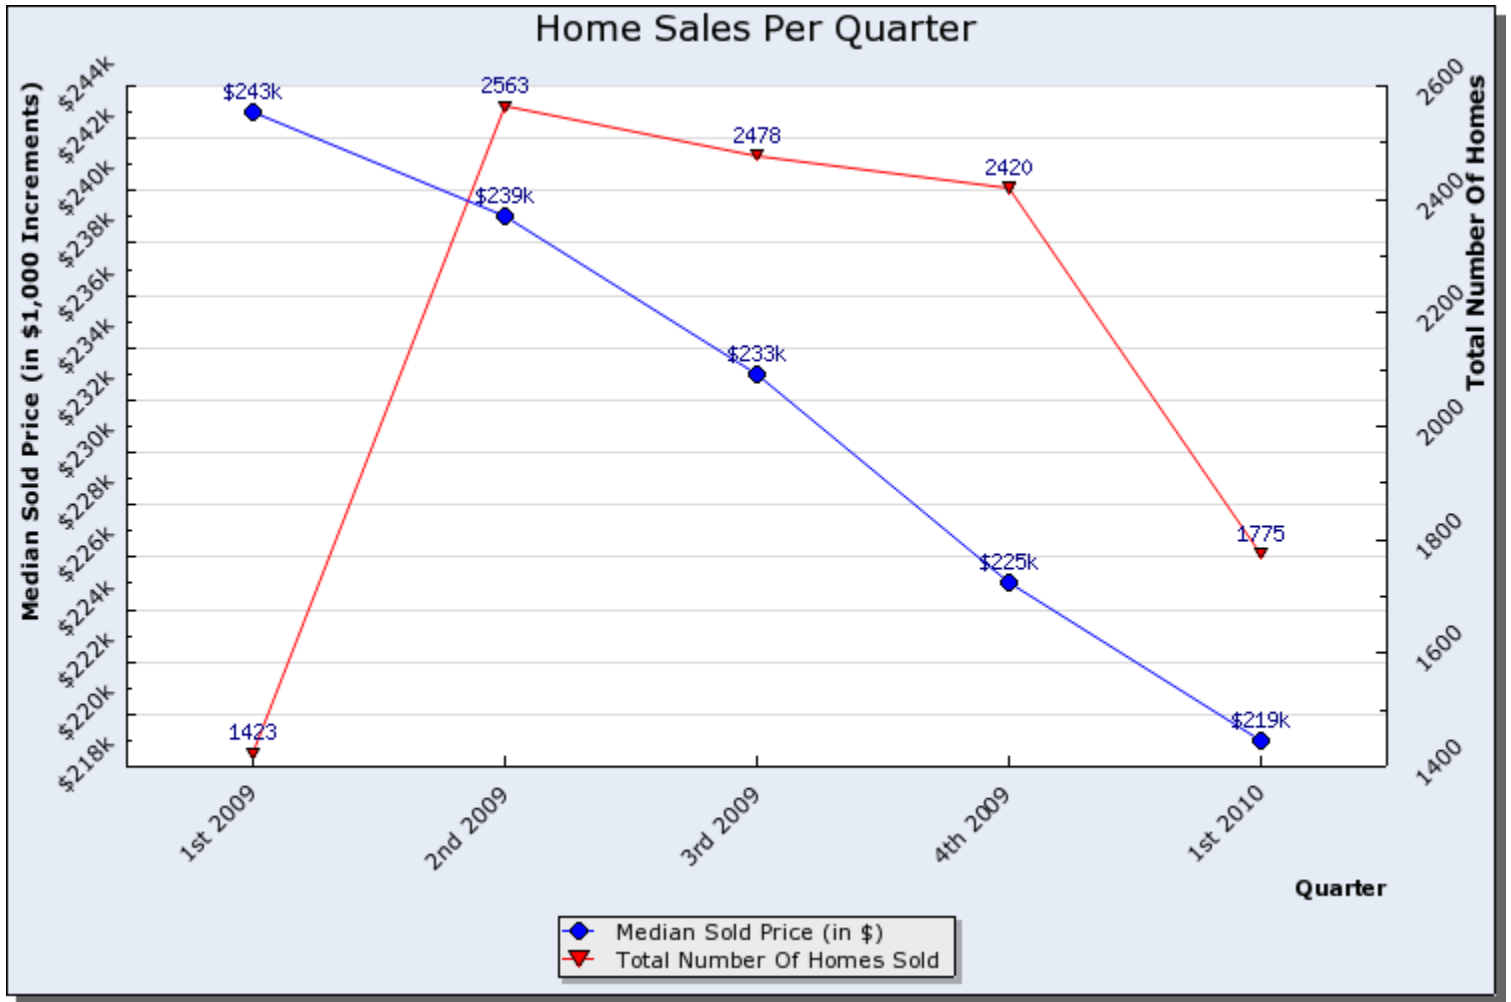

Search Criteria: State is Utah, County is Salt Lake, Property Type is Single Family

Prepared By:
Brad Dundas
Stonebrook Real Estate
801-550-0330

This report was generated automatically by the Wasatch Front Regional MLS on 05/27/2010 at 04:21 PM