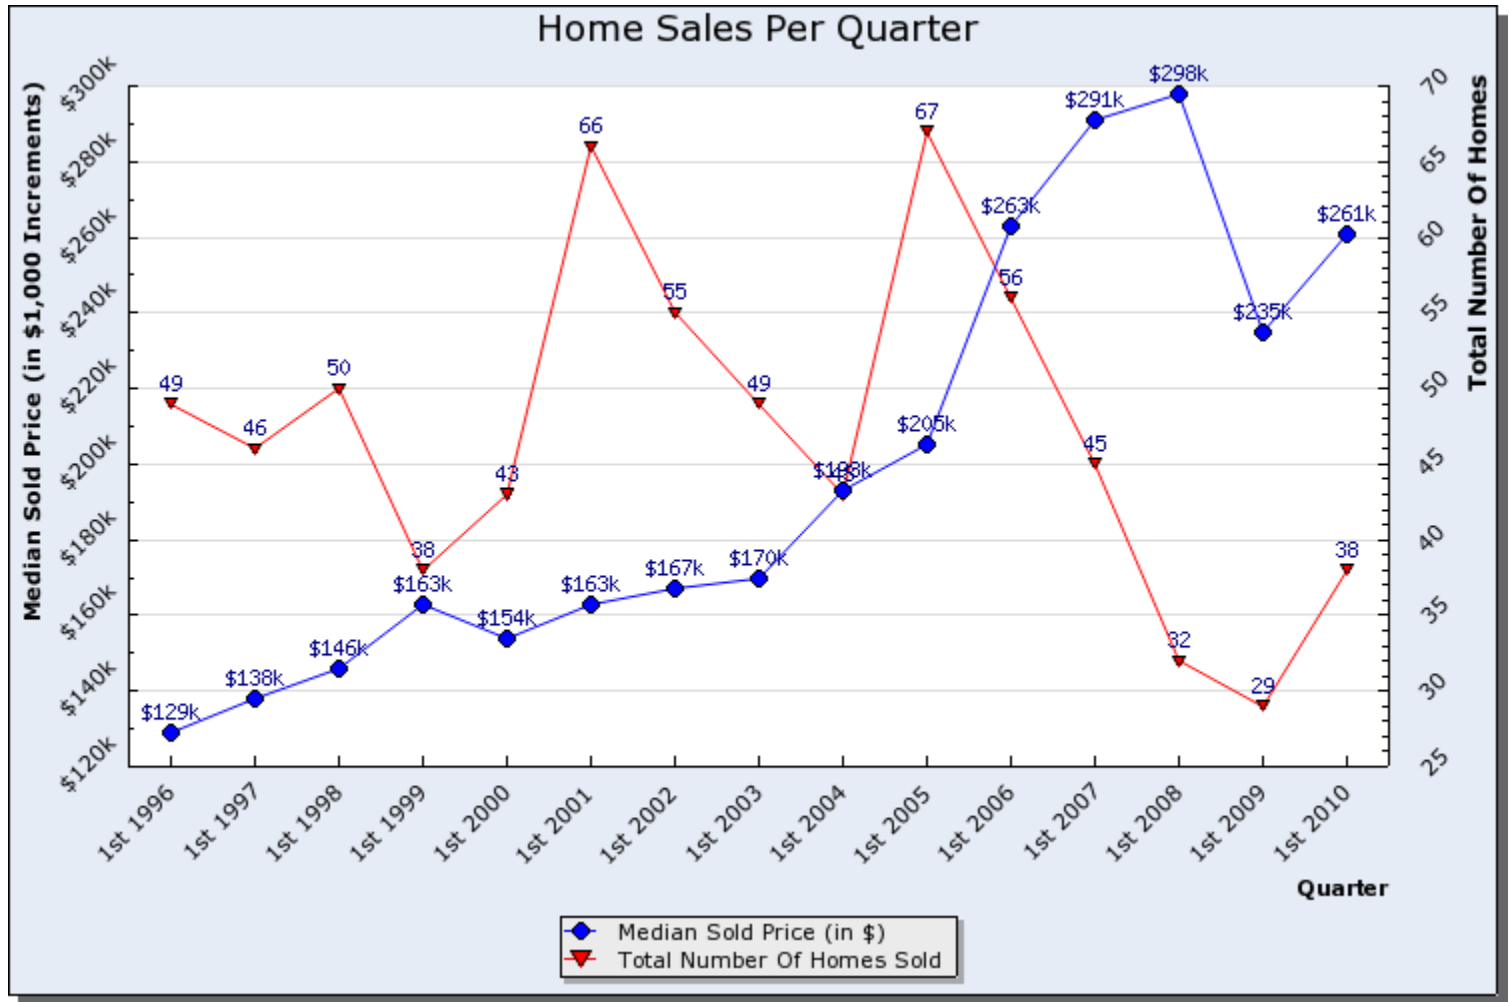

## Home Sales Graph Report

Search Criteria: Selected Area Of Map, State is Utah

Prepared By:  
Brad Dundas  
Stonebrook Real Estate  
801-550-0330

This report was generated automatically by the Wasatch Front Regional MLS on 05/27/2010 at 04:23 PM