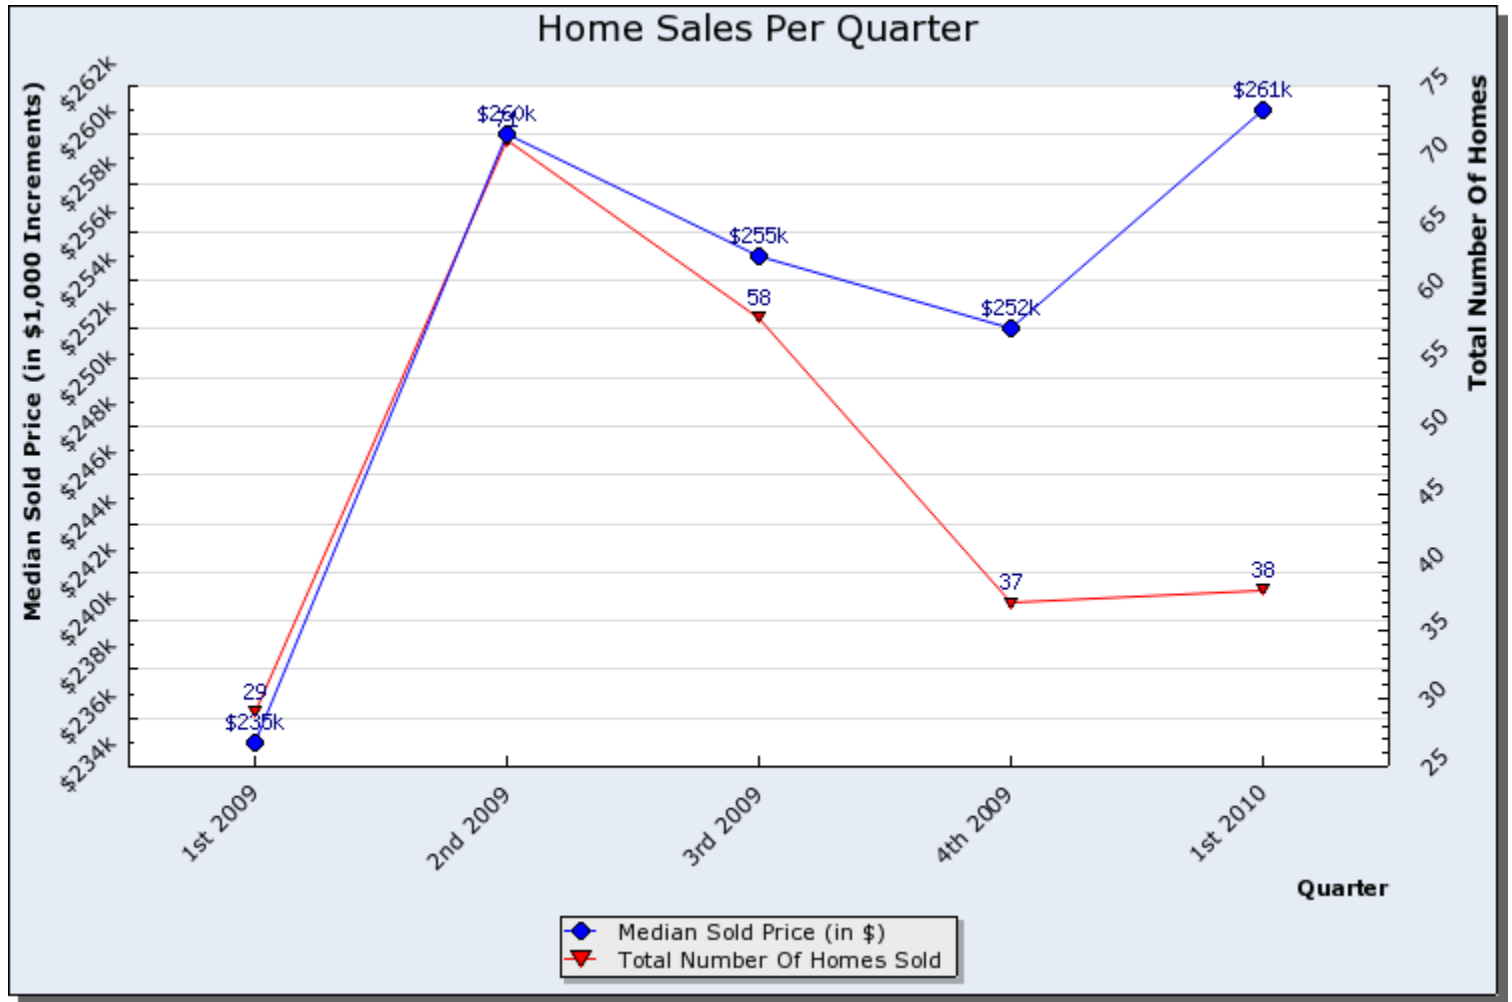

Wasatch Front Regional MLS

Home Sales Graph Report

Search Criteria: Selected Area Of Map, State is Utah

Prepared By:
Brad Dundas
Stonebrook Real Estate
801-550-0330

This report was generated automatically by the Wasatch Front Regional MLS on 05/27/2010 at 04:24 PM