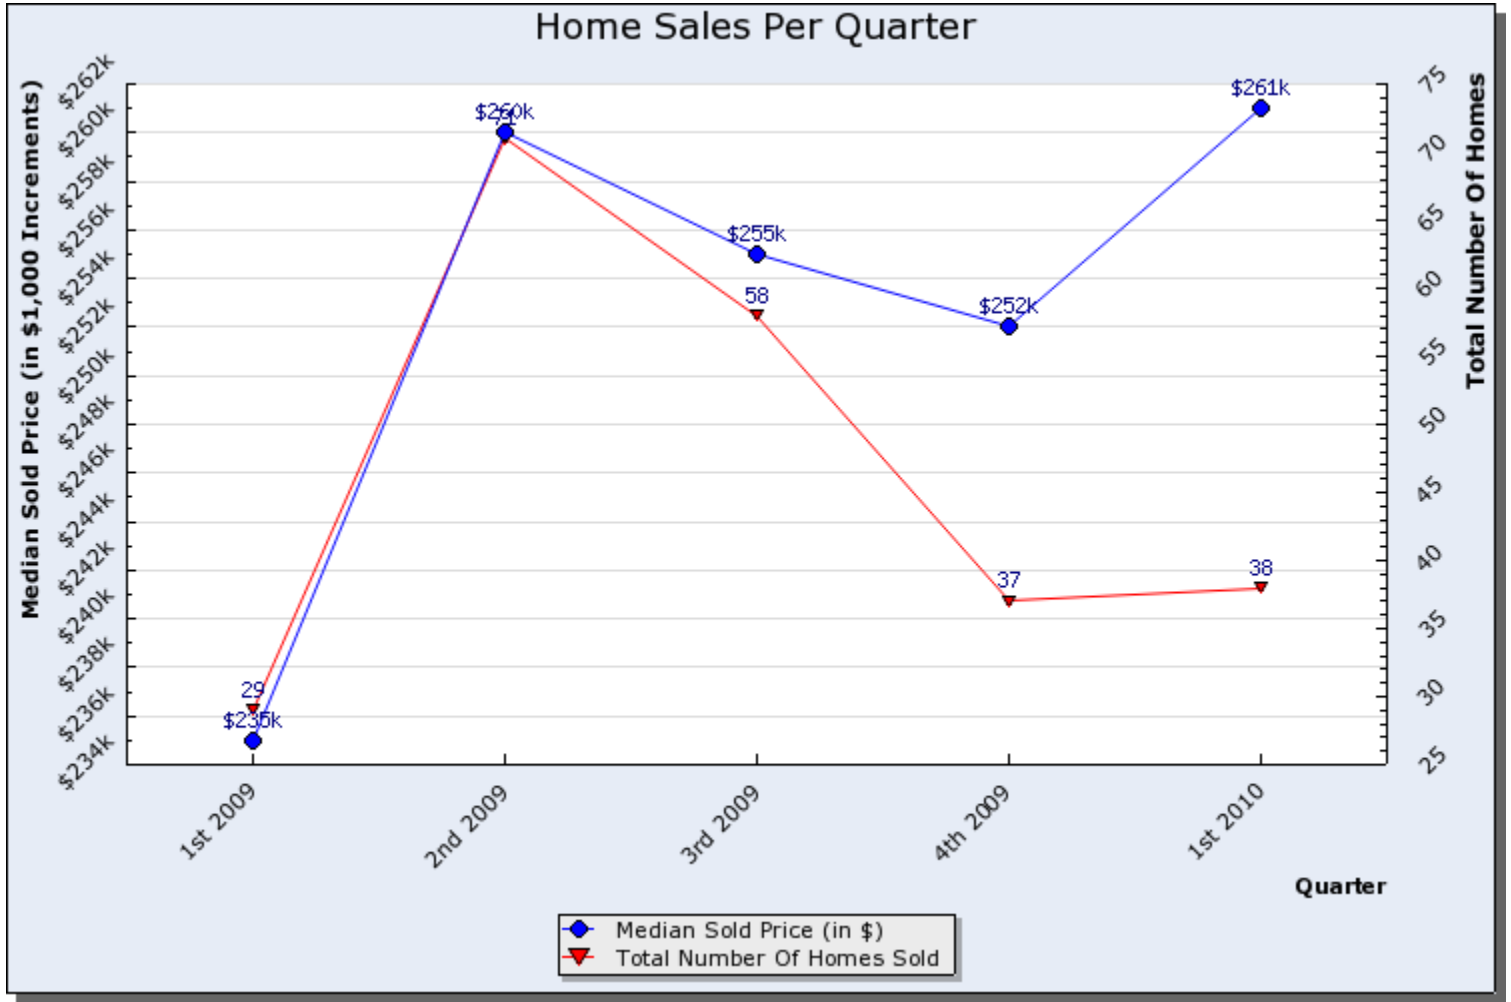

Home Sales Graph Report

Search Criteria: Selected Area Of Map, State is Utah

Prepared By:
Brad Dundas
Stonebrook Real Estate
801-550-0330

This report was generated automatically by the Wasatch Front Regional MLS on 05/27/2010 at 04:24 PM