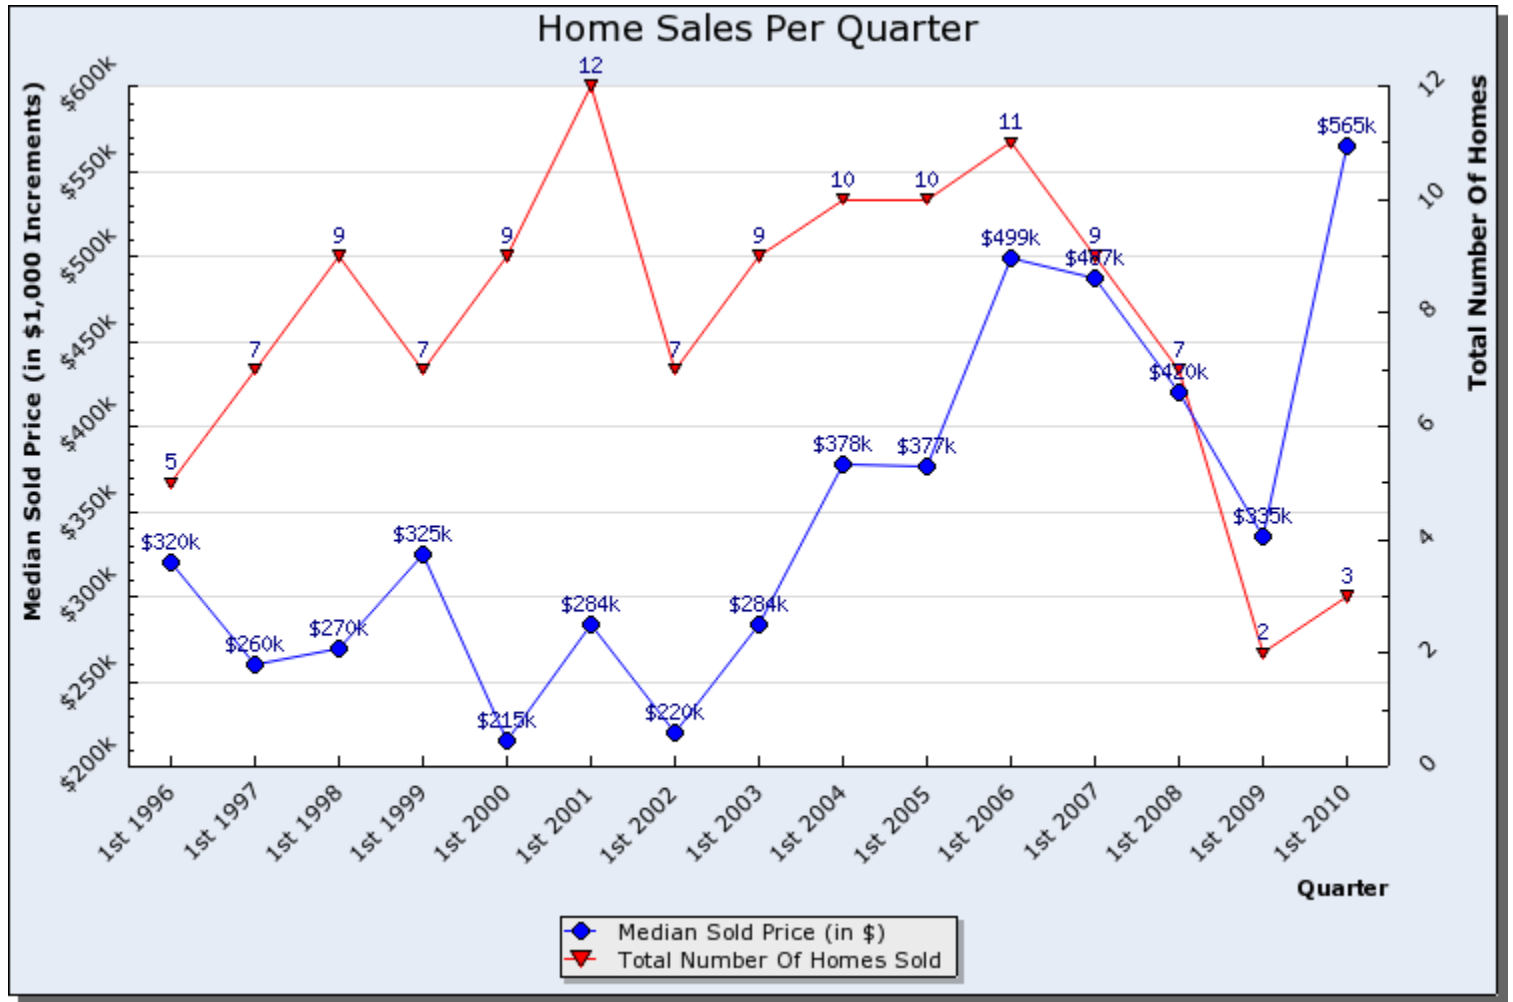

Home Sales Graph Report

Search Criteria: Selected Area Of Map, State is Utah

Prepared By:
Brad Dundas
Stonebrook Real Estate
801-550-0330

This report was generated automatically by the Wasatch Front Regional MLS on 05/27/2010 at 04:26 PM