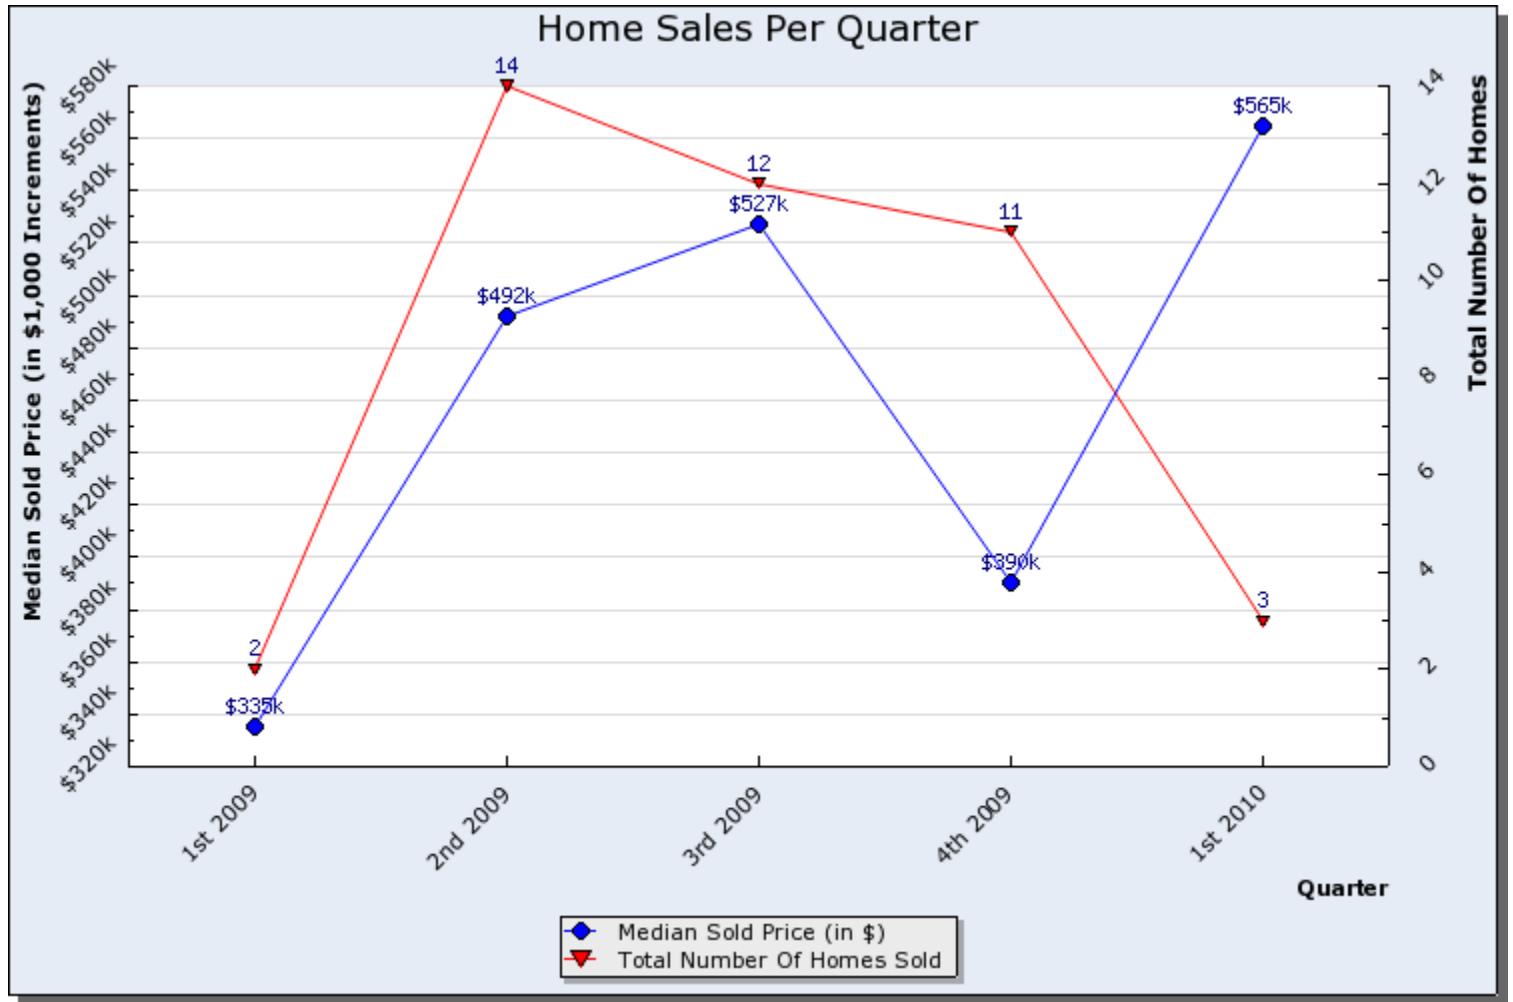

Home Sales Graph Report

Search Criteria: Selected Area Of Map, State is Utah

Prepared By:
Brad Dundas
Stonebrook Real Estate
801-550-0330

This report was generated automatically by the Wasatch Front Regional MLS on 05/27/2010 at 04:25 PM