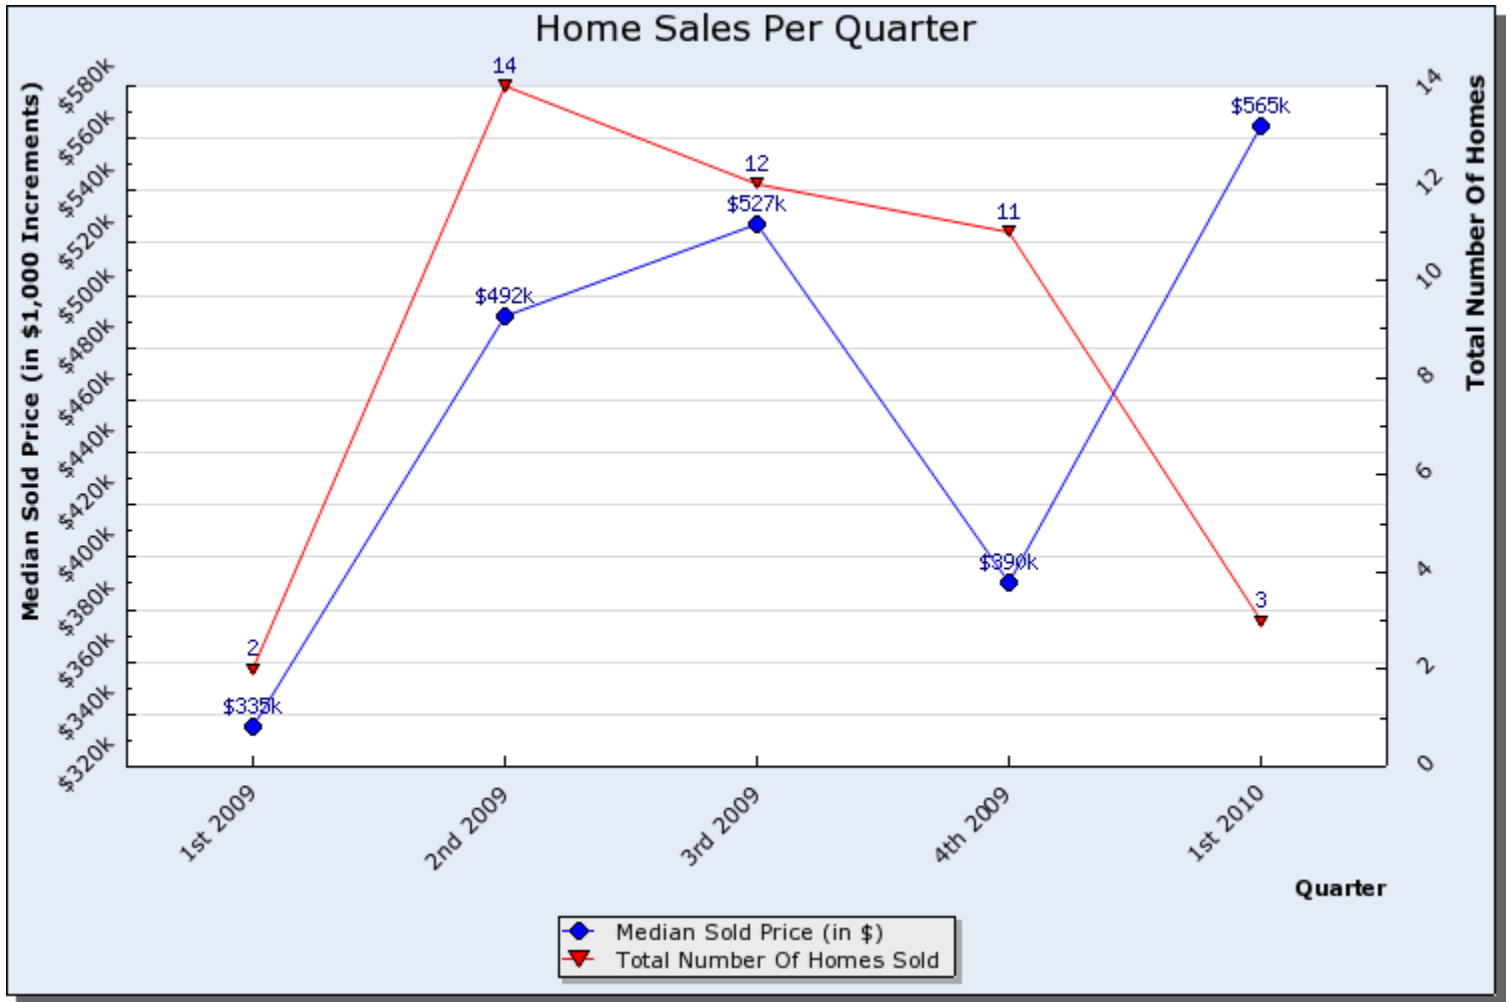

Search Criteria: Selected Area Of Map, State is Utah

Prepared By:  
Brad Dundas  
Stonebrook Real Estate  
801-550-0330

This report was generated automatically by the Wasatch Front Regional MLS on 05/27/2010 at 04:25 PM