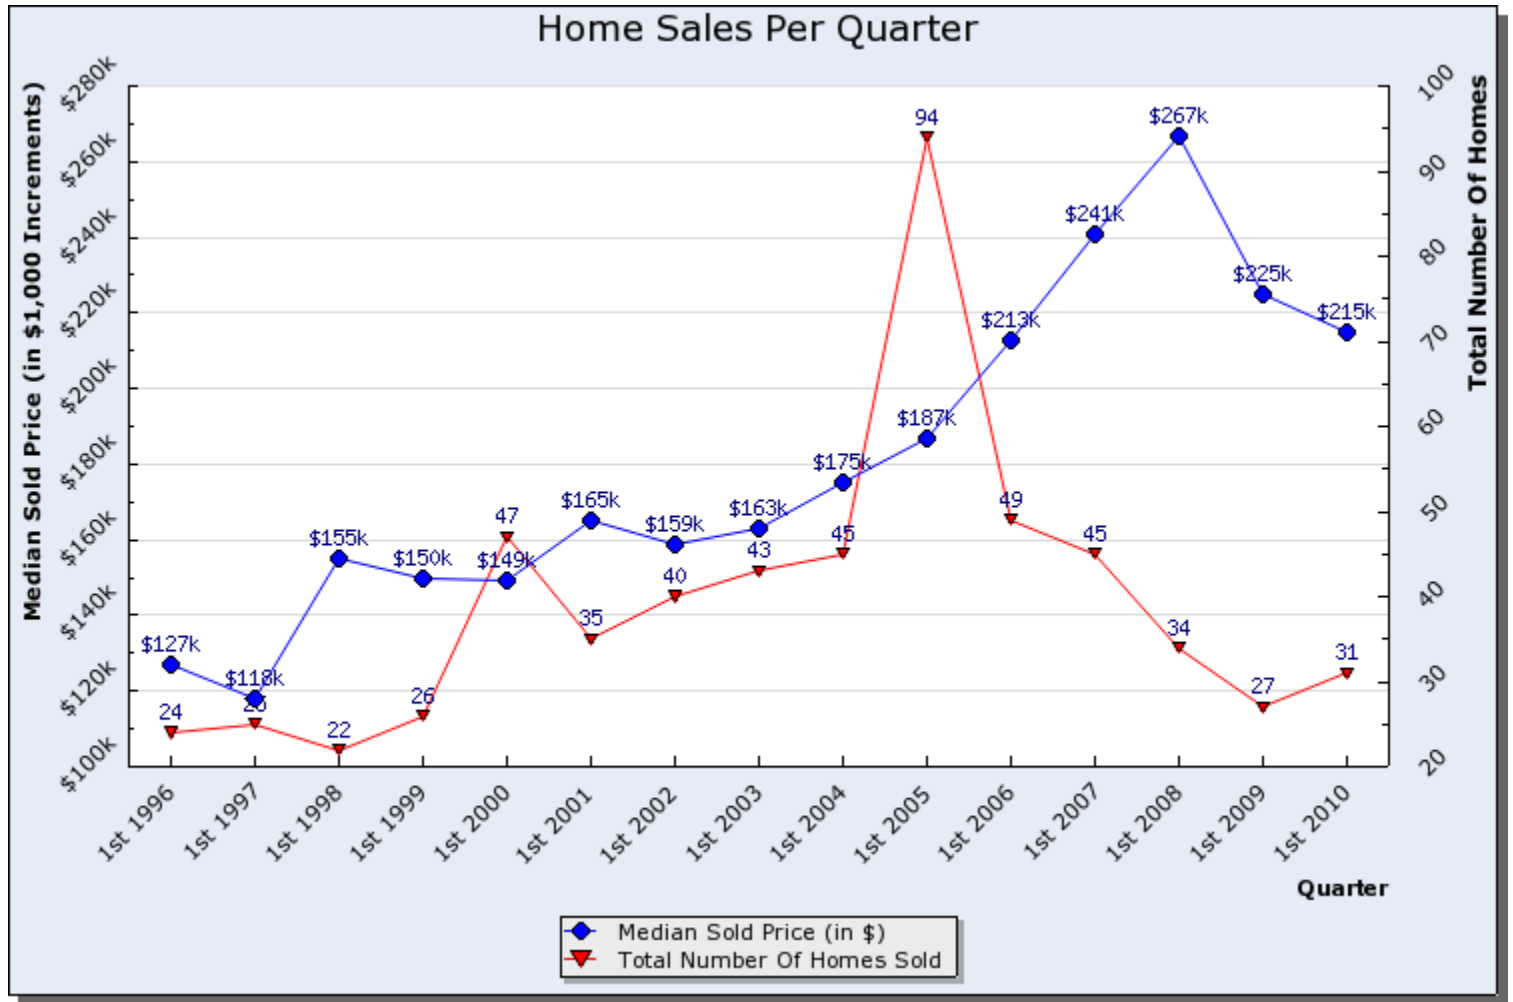

Search Criteria: Selected Area Of Map, State is Utah

Prepared By:
Brad Dundas
Stonebrook Real Estate
801-550-0330

This report was generated automatically by the Wasatch Front Regional MLS on 05/27/2010 at 04:26 PM