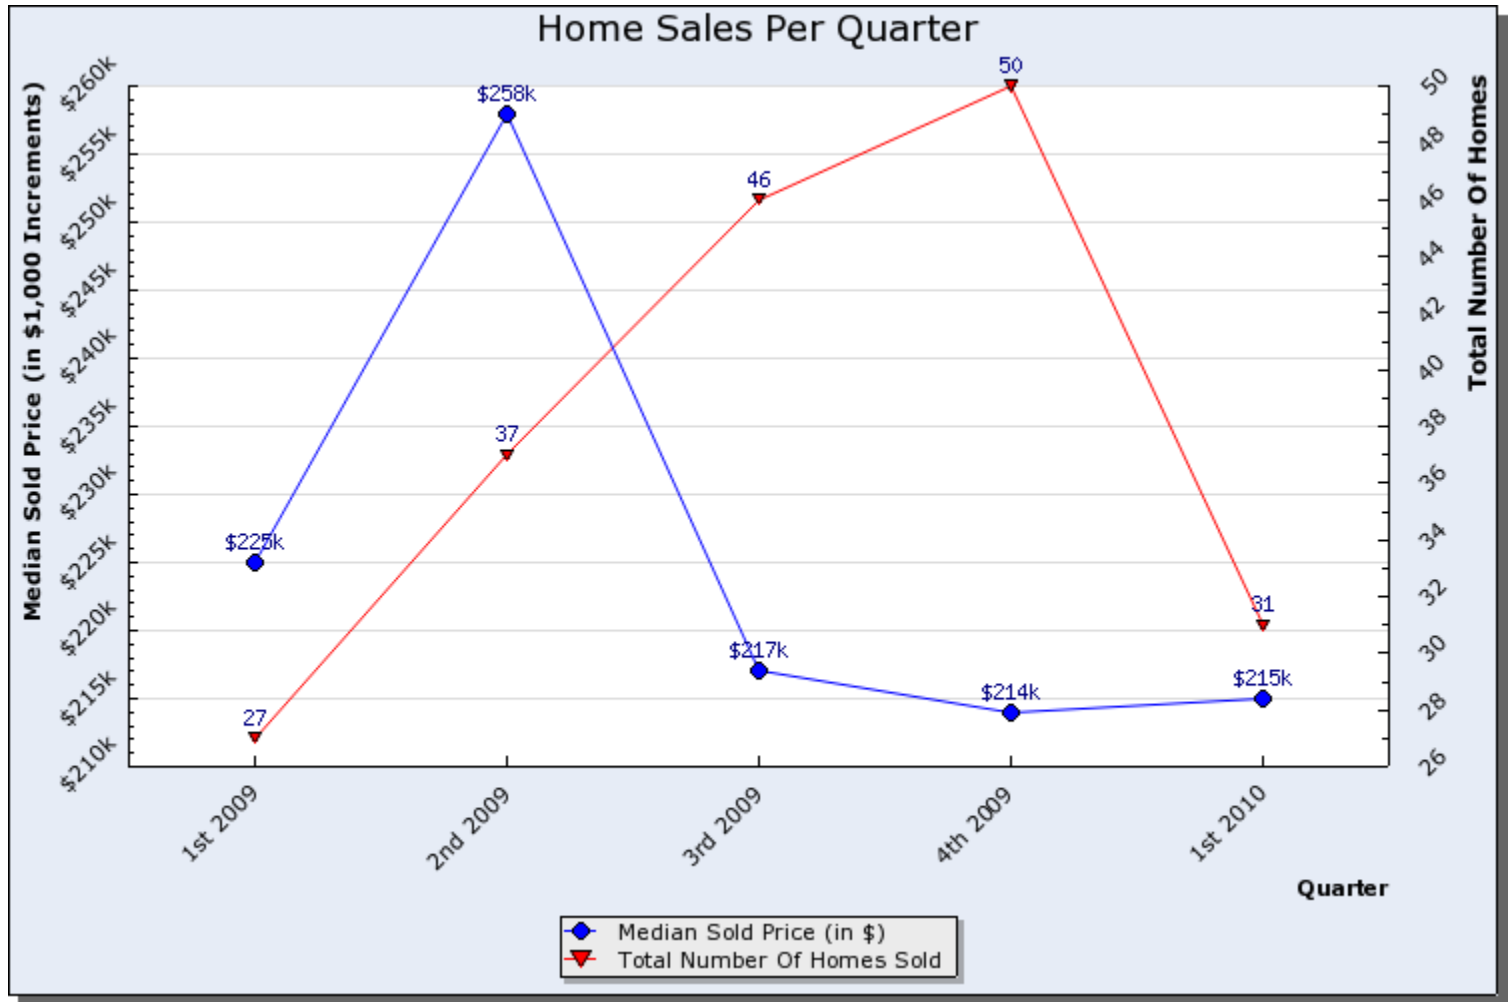

## Home Sales Graph Report

Search Criteria: Selected Area Of Map, State is Utah

Prepared By:  
Brad Dundas  
Stonebrook Real Estate  
801-550-0330

This report was generated automatically by the Wasatch Front Regional MLS on 05/27/2010 at 04:27 PM