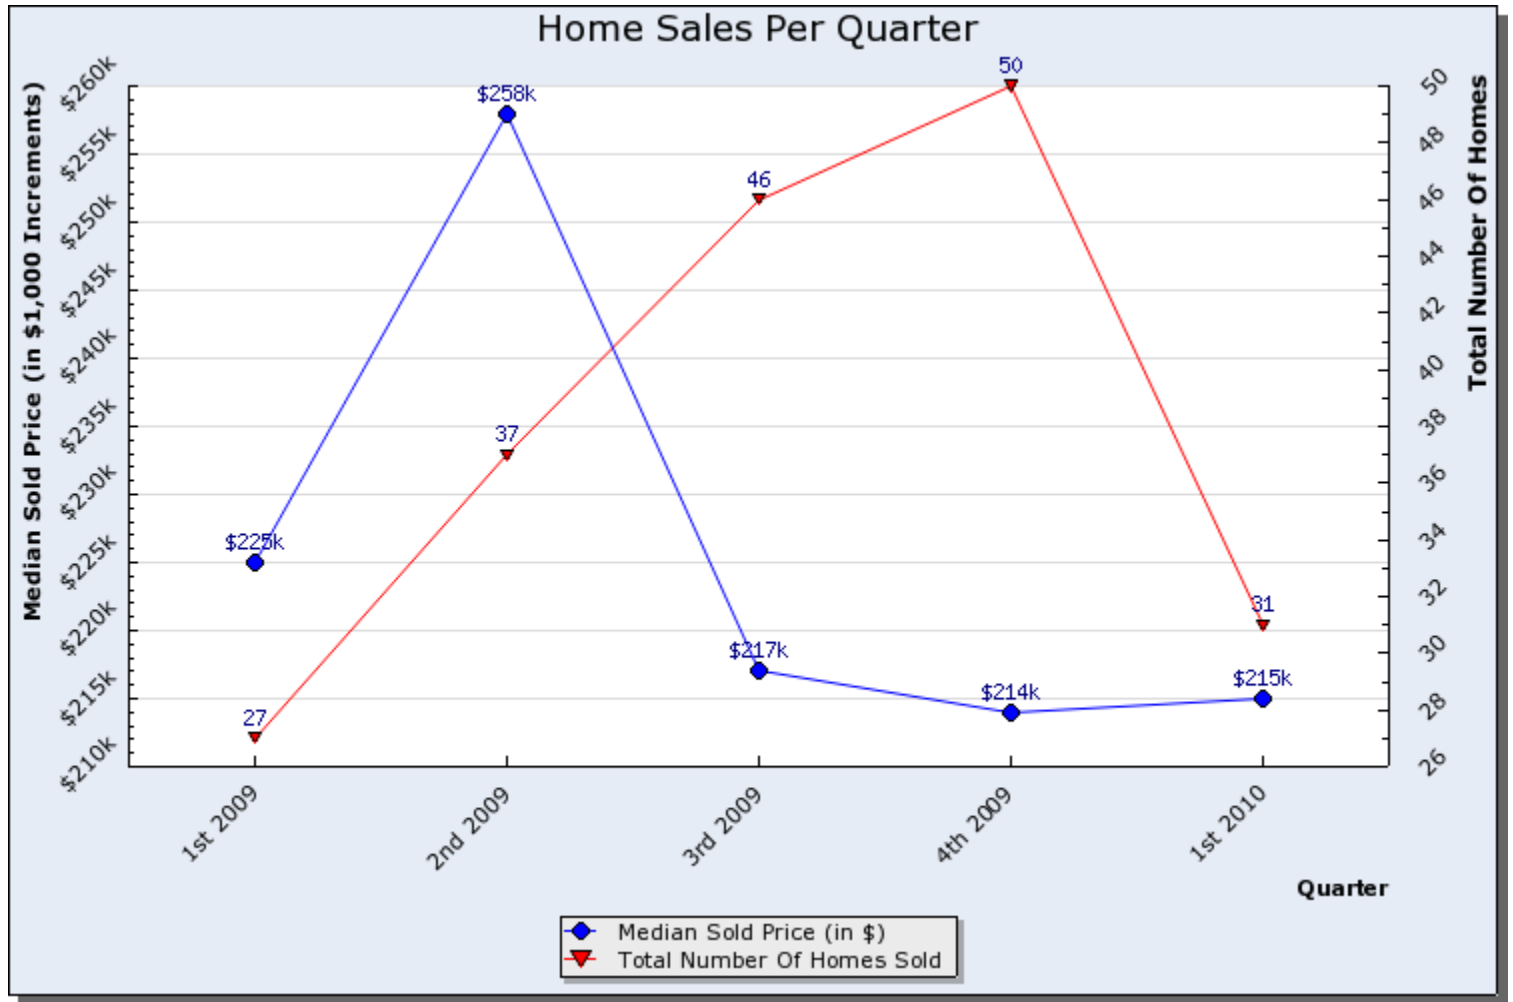

Home Sales Graph Report

Search Criteria: Selected Area Of Map, State is Utah

Prepared By:
Brad Dundas
Stonebrook Real Estate
801-550-0330

This report was generated automatically by the Wasatch Front Regional MLS on 05/27/2010 at 04:27 PM