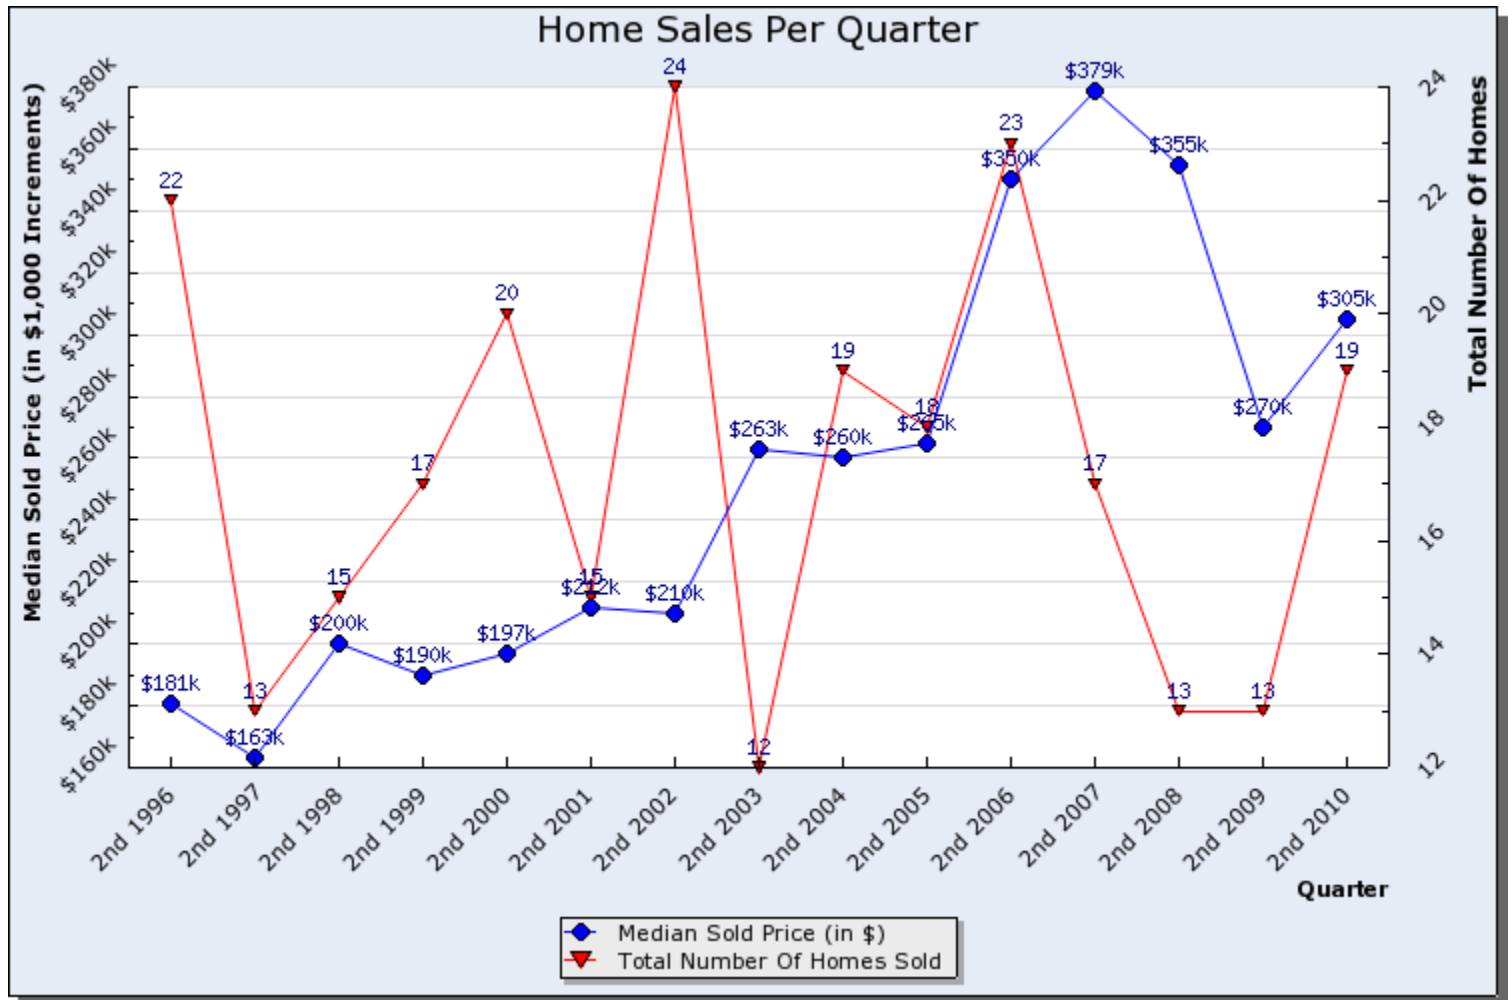

Wasatch Front Regional MLS

Home Sales Graph Report

Search Criteria: State is Utah, Area is Salt Lake City; So. Salt Lake or Salt Lake City; Ft Douglas, Quadrant is South East, North-South Coordinates at least 1301, North-South Coordinates at most 1699, East-West Coordinates at least 1301, East-West Coordinates at most 1700