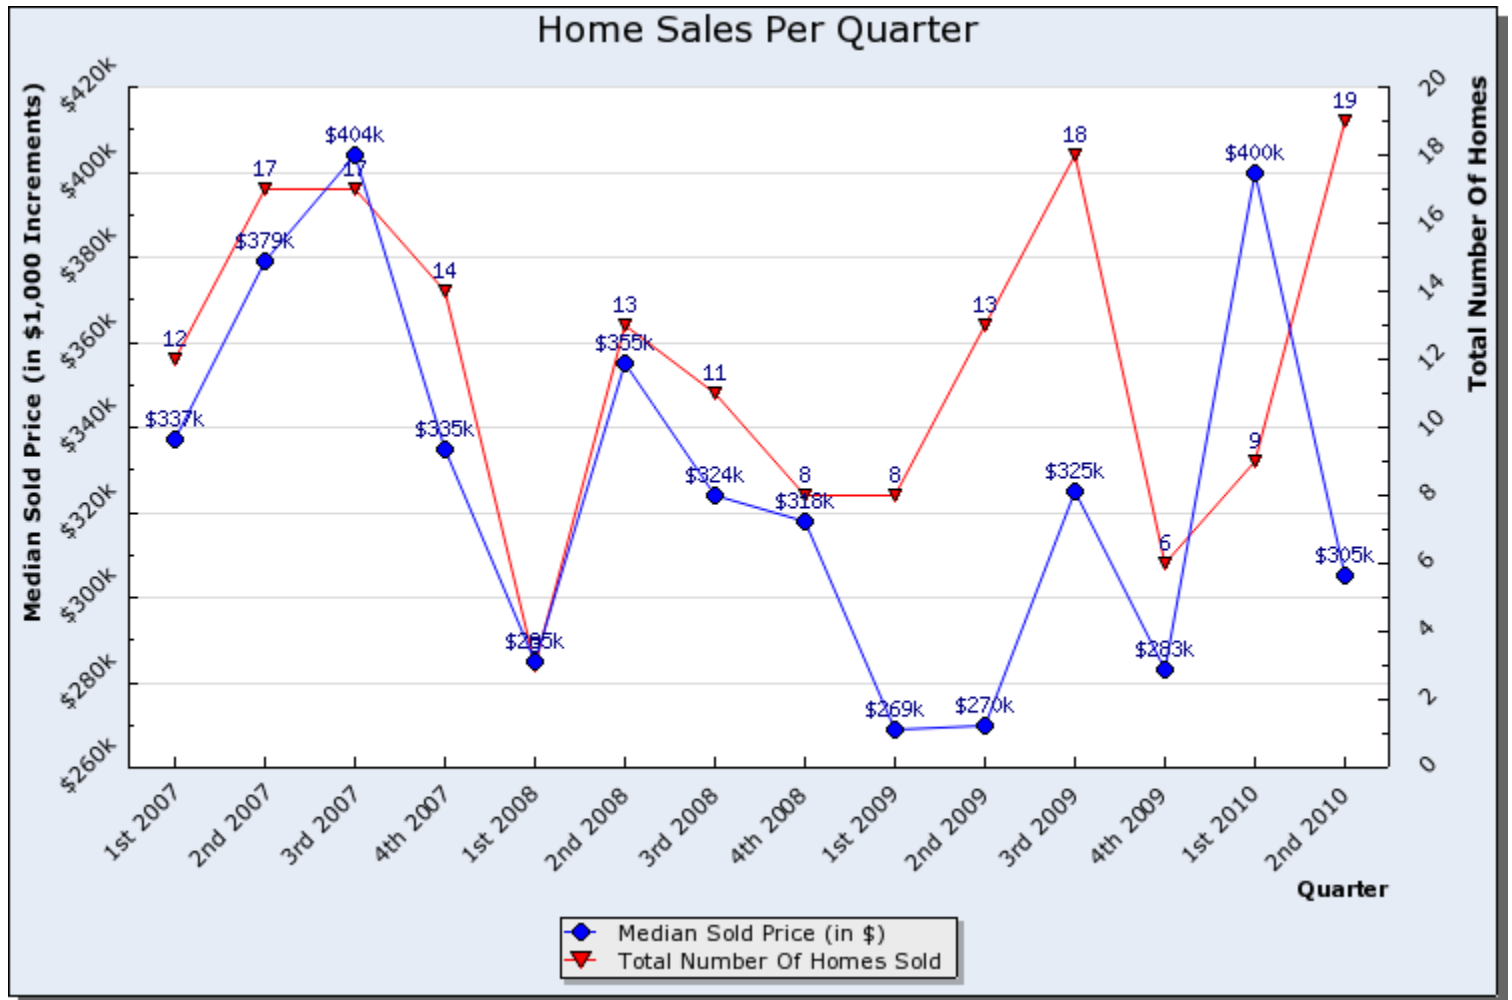

Wasatch Front Regional MLS

Home Sales Graph Report

Search Criteria: State is Utah, Area is Salt Lake City; So. Salt Lake or Salt Lake City; Ft Douglas, Quadrant is South East, North-South Coordinates at least 1301, North-South Coordinates at most 1699, East-West Coordinates at least 1301, East-West Coordinates at most 1700