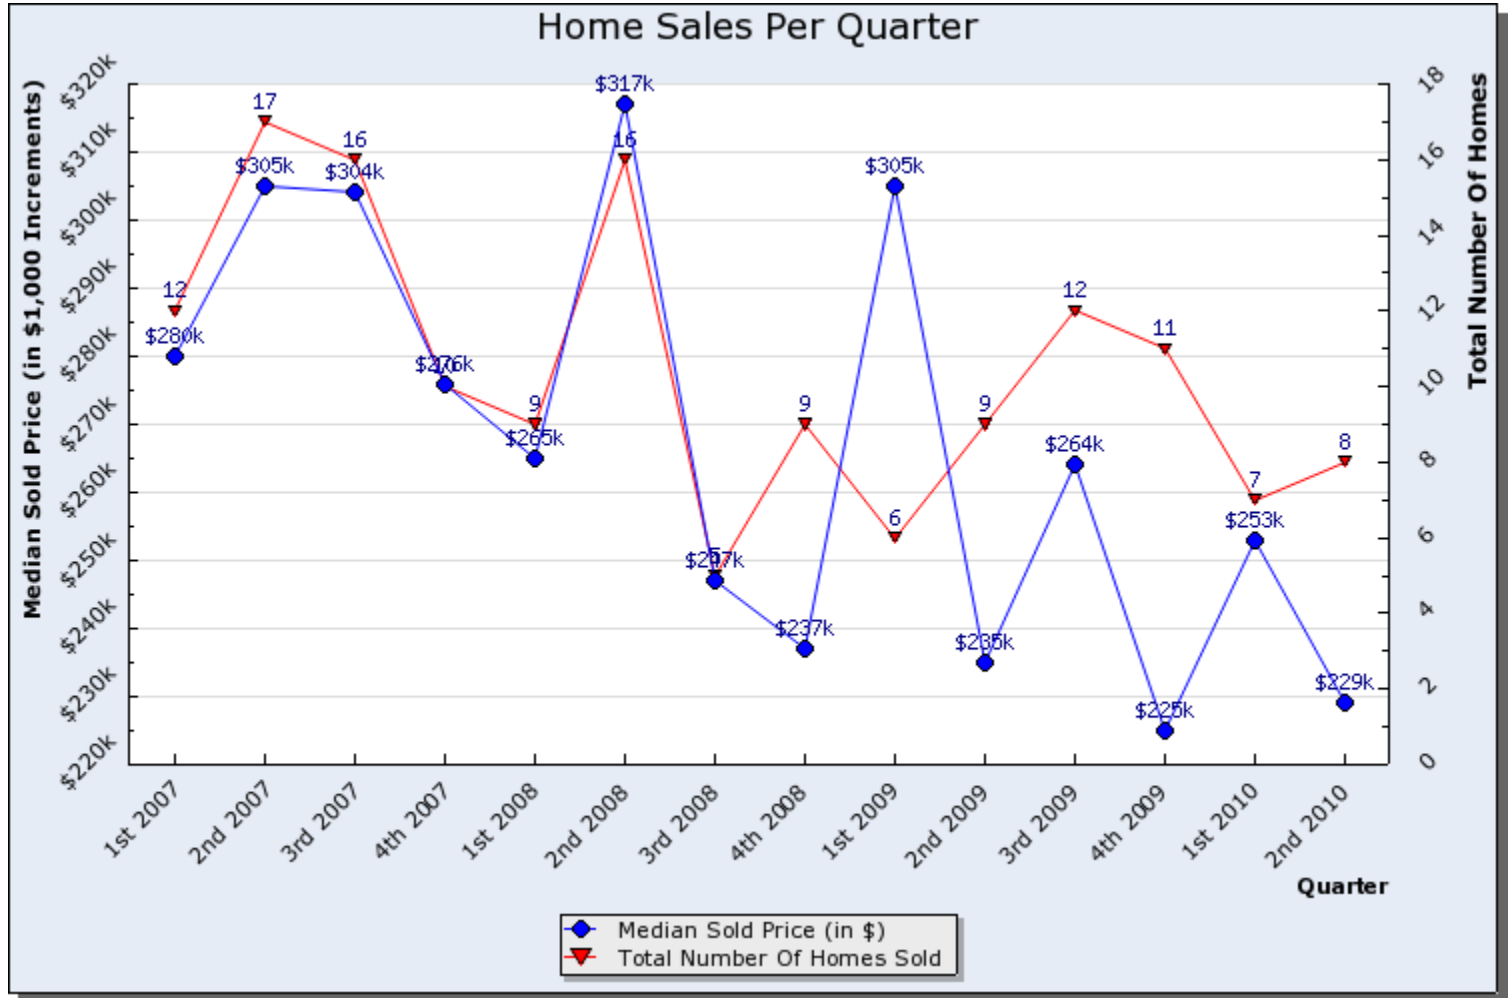

Wasatch Front Regional MLS

Home Sales Graph Report

Search Criteria: State is Utah, Area is Salt Lake City; So. Salt Lake or Salt Lake City; Ft Douglas, Quadrant is South East, North-South Coordinates at least 801, North-South Coordinates at most 1299, East-West Coordinates at least 701, East-West Coordinates at most 1100