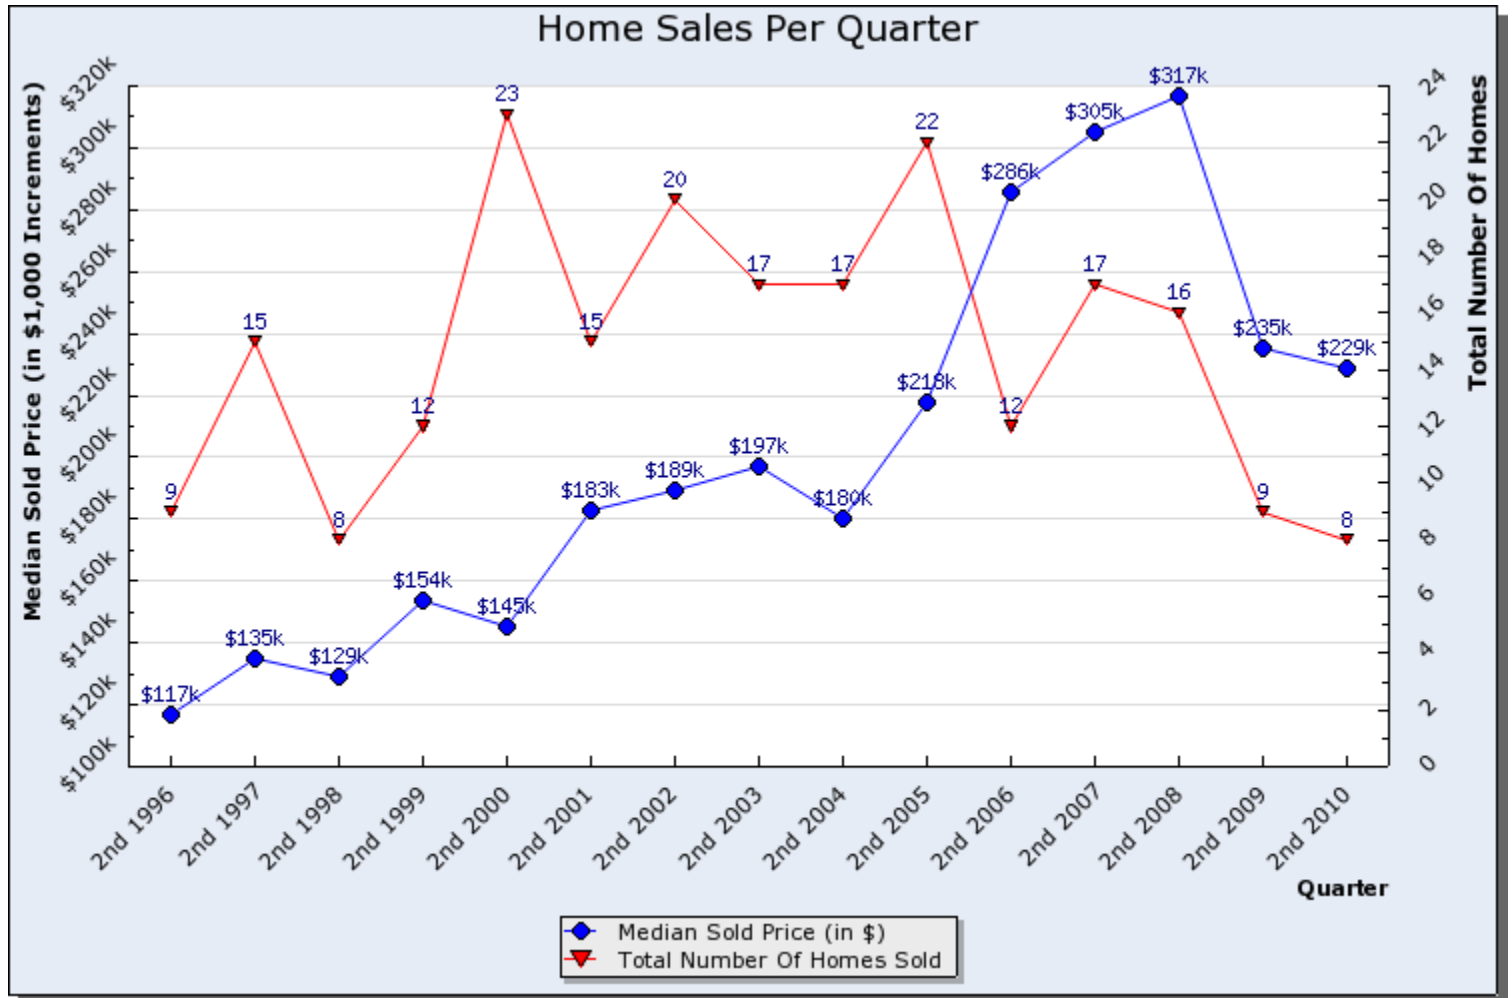

Wasatch Front Regional MLS

Home Sales Graph Report

Search Criteria: State is Utah, Area is Salt Lake City; So. Salt Lake or Salt Lake City; Ft Douglas, Quadrant is South East, North-South Coordinates at least 801, North-South Coordinates at most 1299, East-West Coordinates at least 701, East-West Coordinates at most 1100