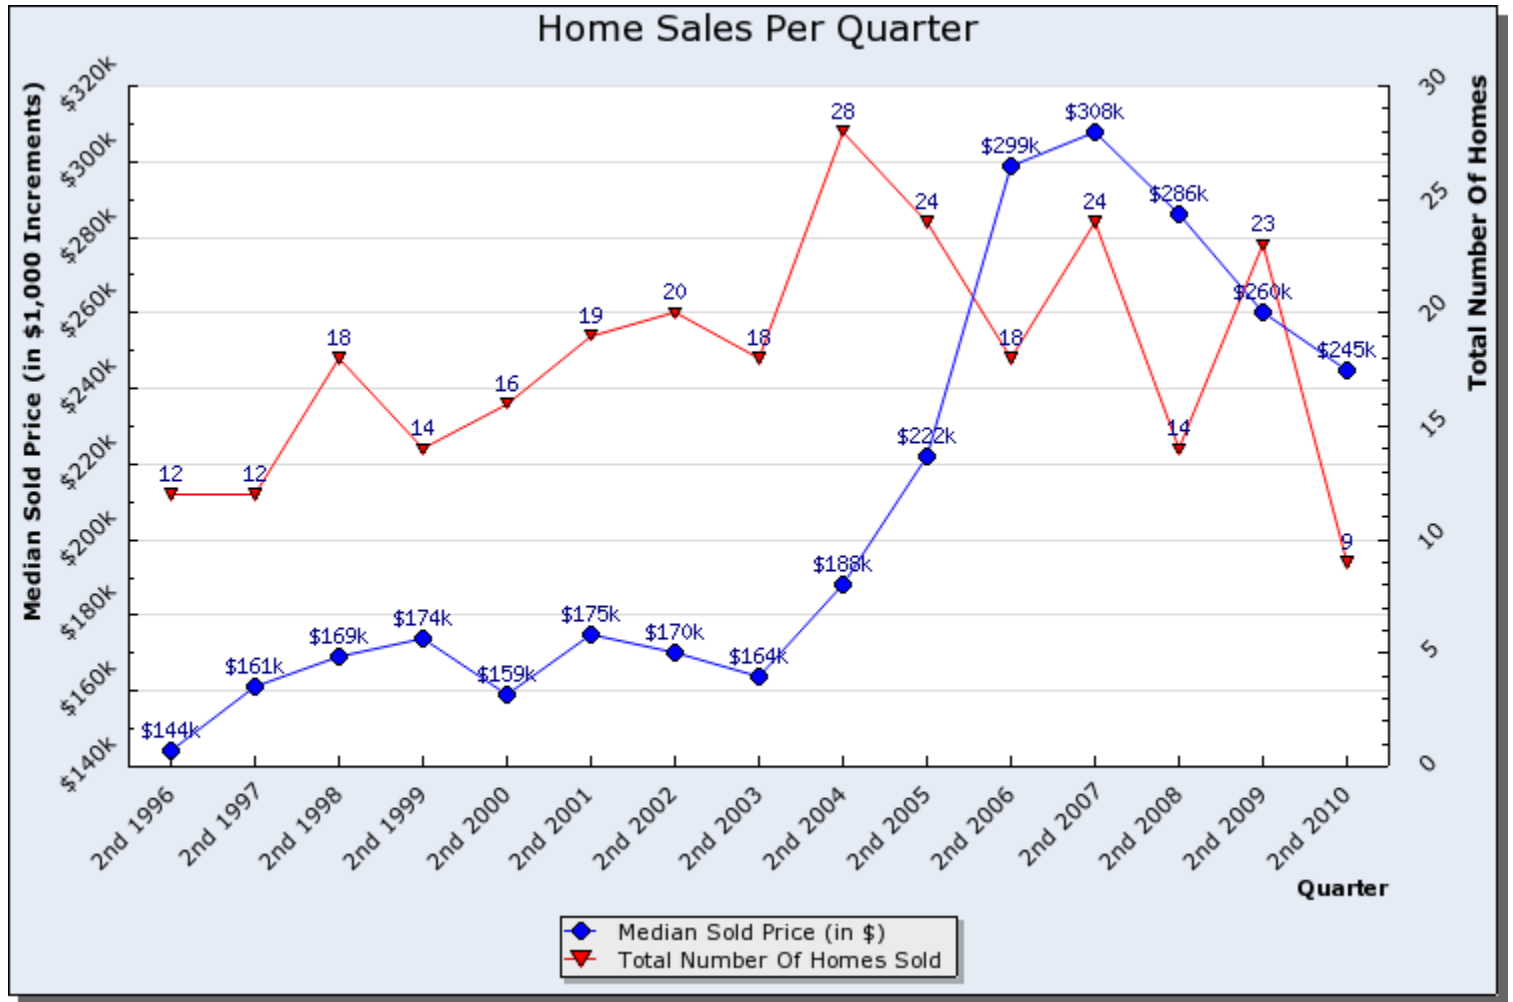

Home Sales Graph Report

Search Criteria: Selected Area Of Map, State is Utah

Prepared By:
 Brad Dundas
 Stonebrook Real Estate
 801-550-0330

This report was generated automatically by the Wasatch Front Regional MLS on 07/06/2010 at 07:53 PM