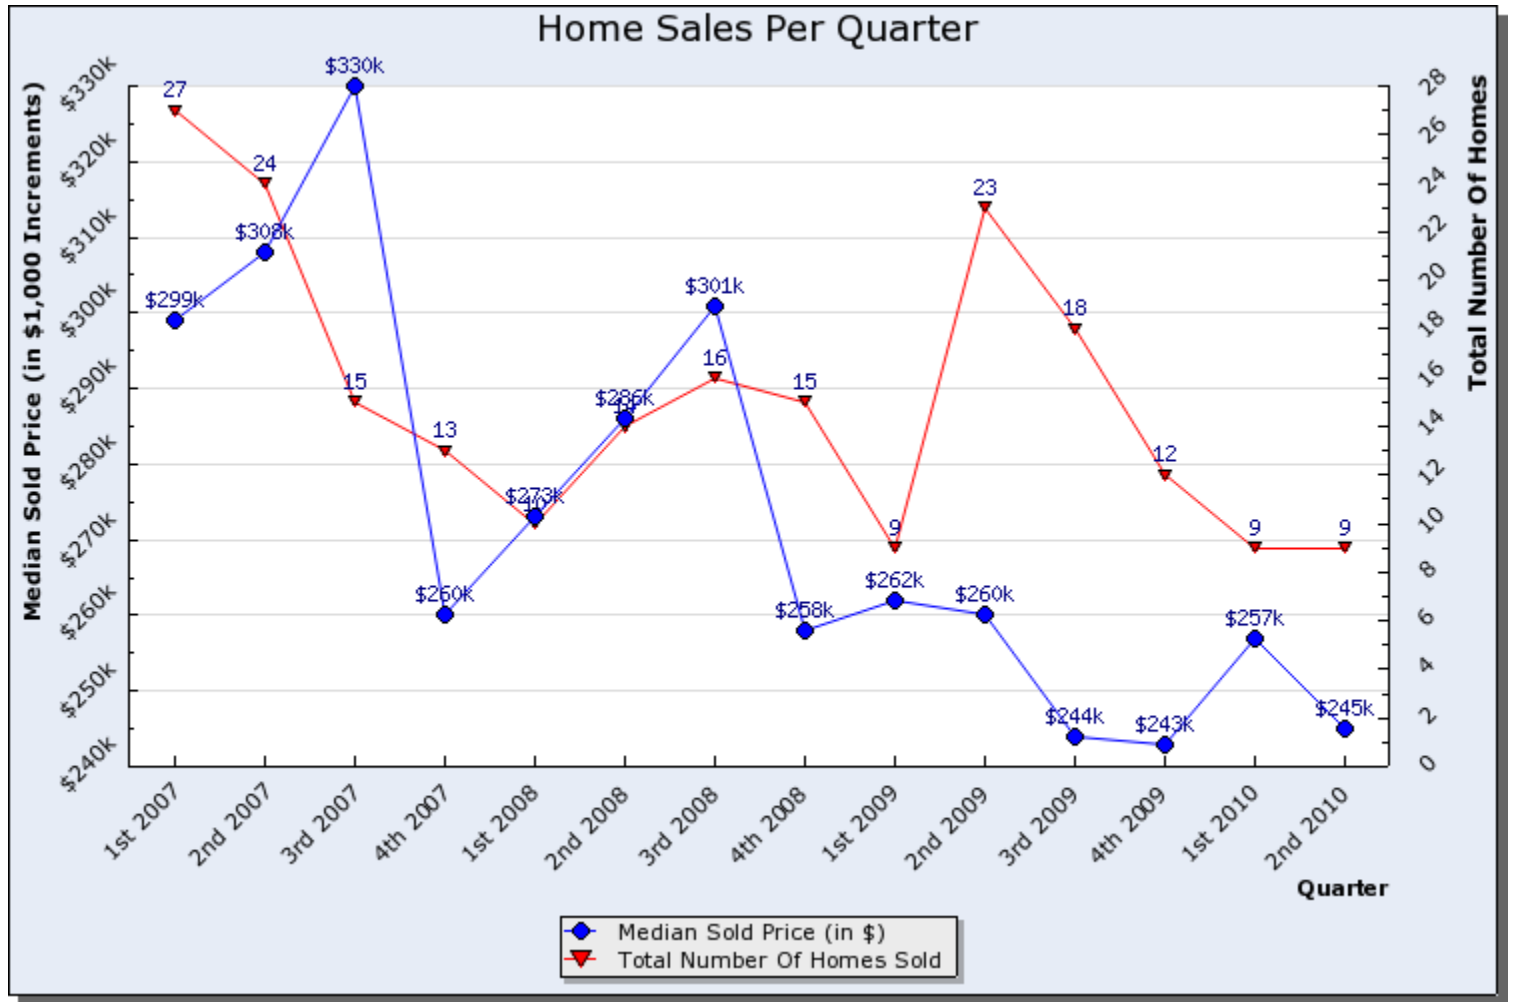

Home Sales Graph Report

Search Criteria: Selected Area Of Map, State is Utah

Prepared By:
Brad Dundas
Stonebrook Real Estate
801-550-0330

This report was generated automatically by the Wasatch Front Regional MLS on 07/06/2010 at 07:46 PM