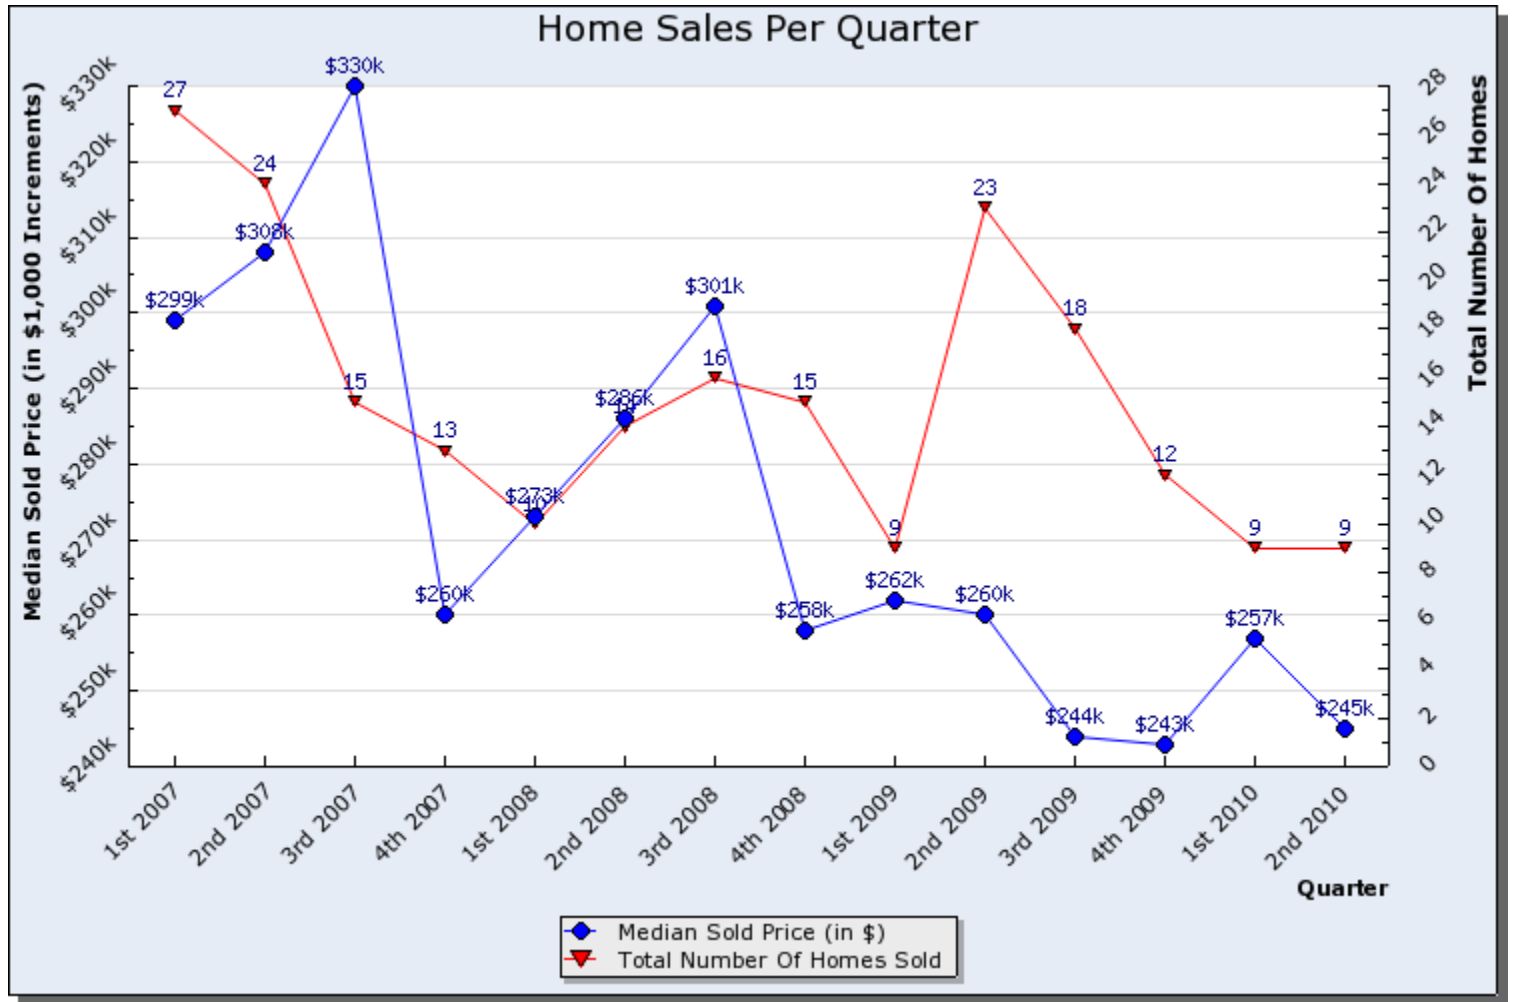

Home Sales Graph Report

Search Criteria: Selected Area Of Map, State is Utah

Prepared By:
 Brad Dundas
 Stonebrook Real Estate
 801-550-0330

This report was generated automatically by the Wasatch Front Regional MLS on 07/06/2010 at 07:46 PM