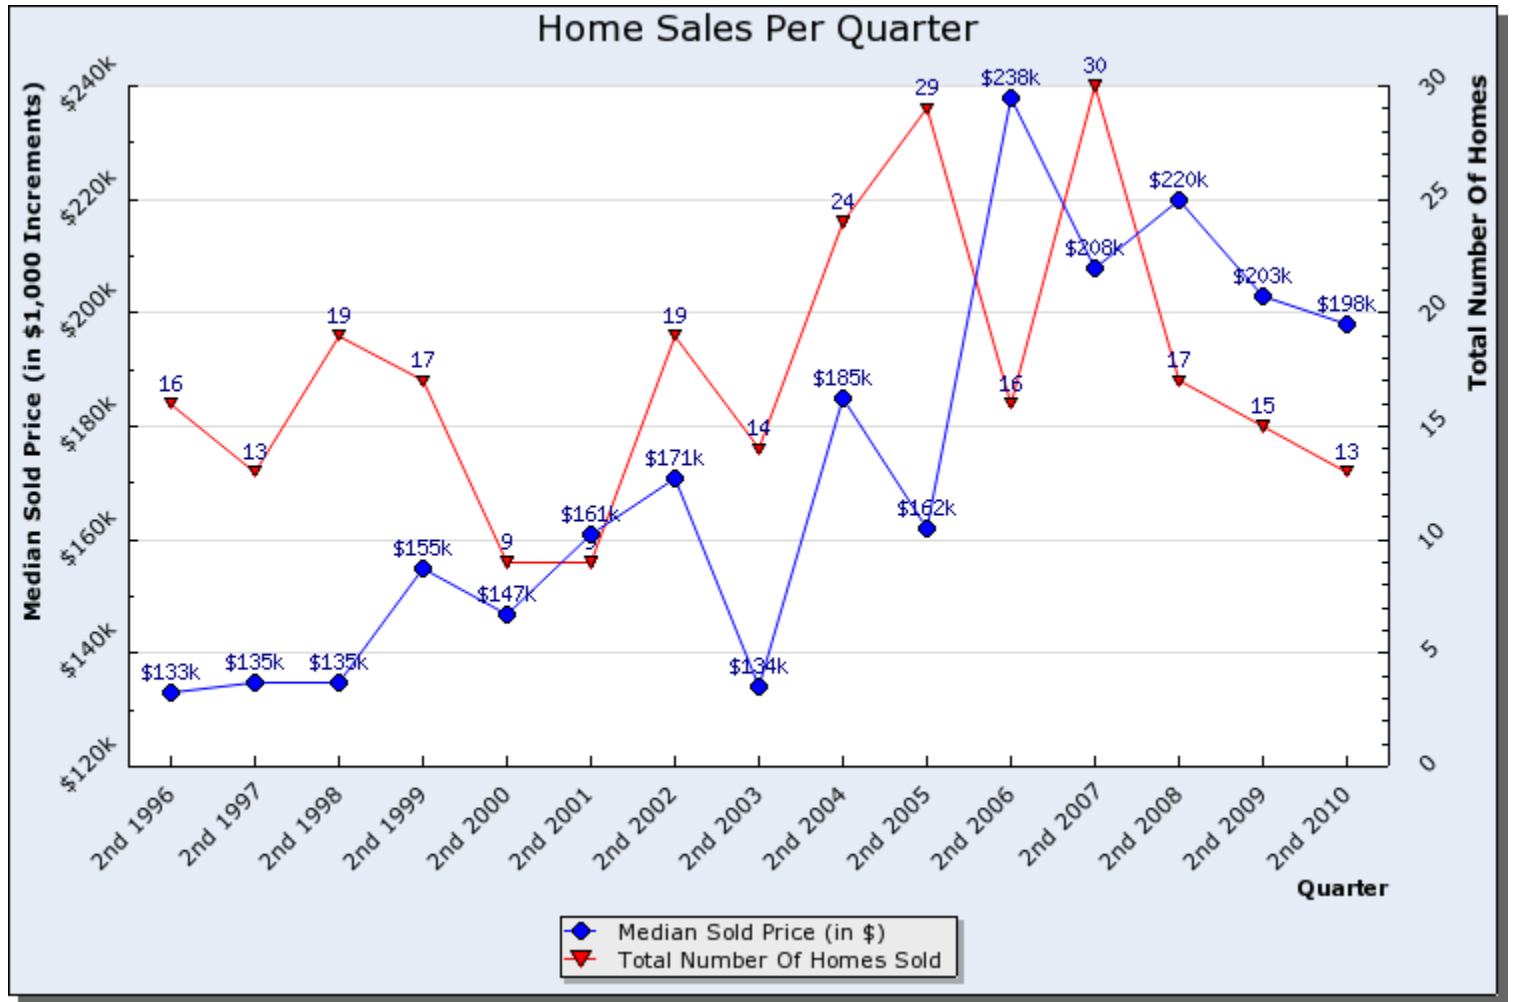

Home Sales Graph Report

Search Criteria: Selected Area Of Map, State is Utah

Prepared By:
Brad Dundas
Stonebrook Real Estate
801-550-0330

This report was generated automatically by the Wasatch Front Regional MLS on 07/06/2010 at 07:59 PM