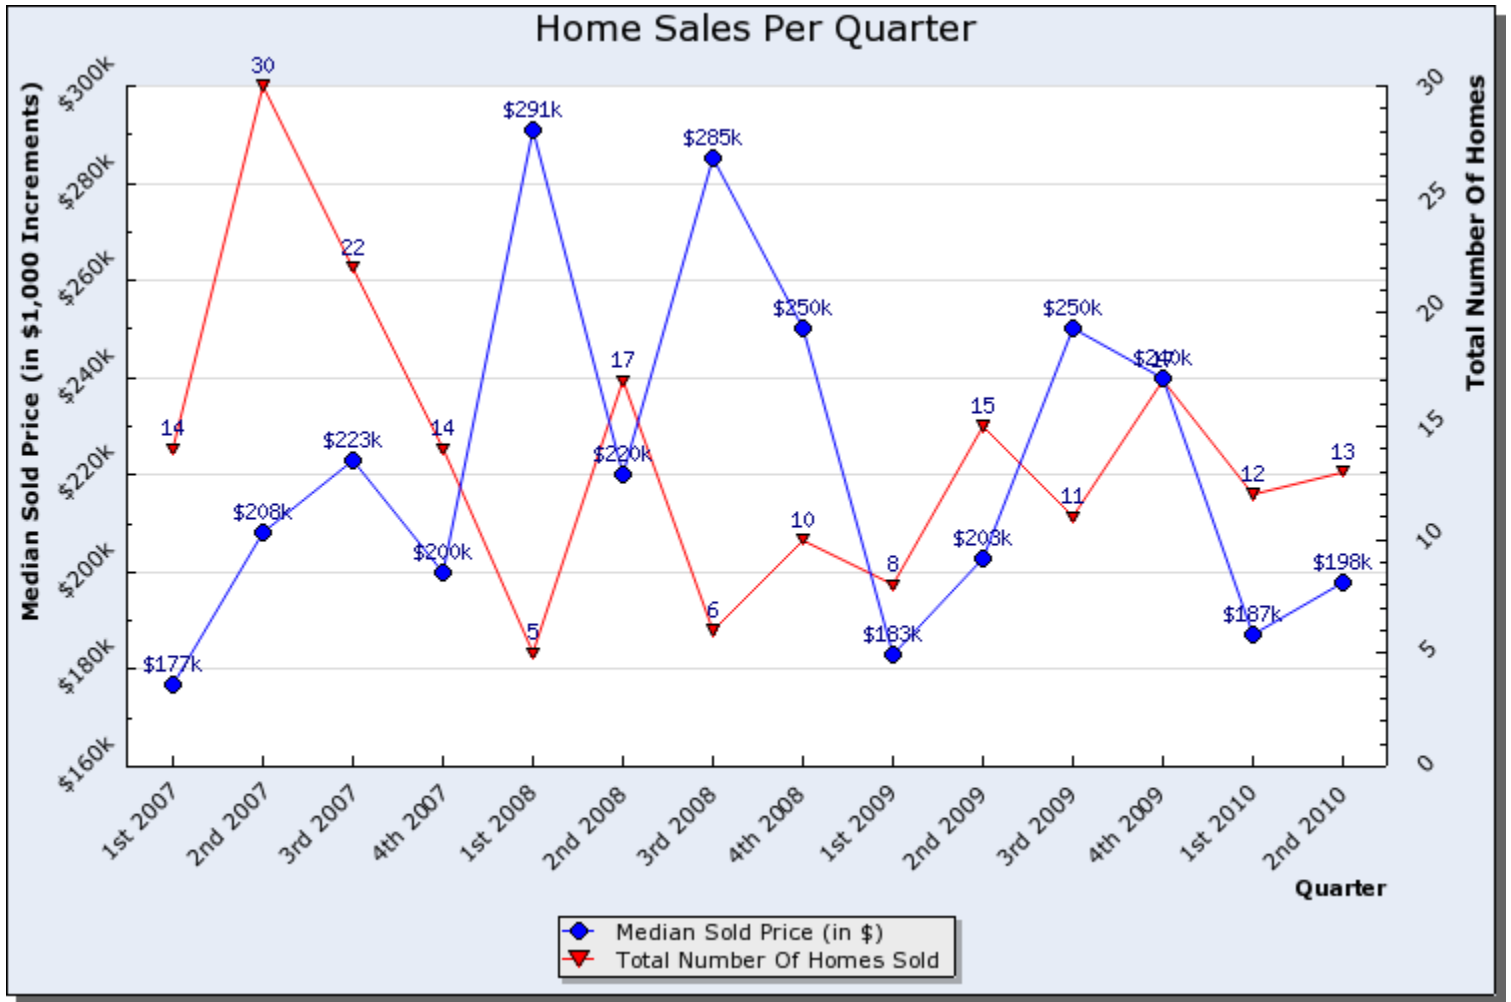

Home Sales Graph Report

Search Criteria: Selected Area Of Map, State is Utah

Prepared By:
Brad Dundas
Stonebrook Real Estate
801-550-0330

This report was generated automatically by the Wasatch Front Regional MLS on 07/06/2010 at 08:00 PM