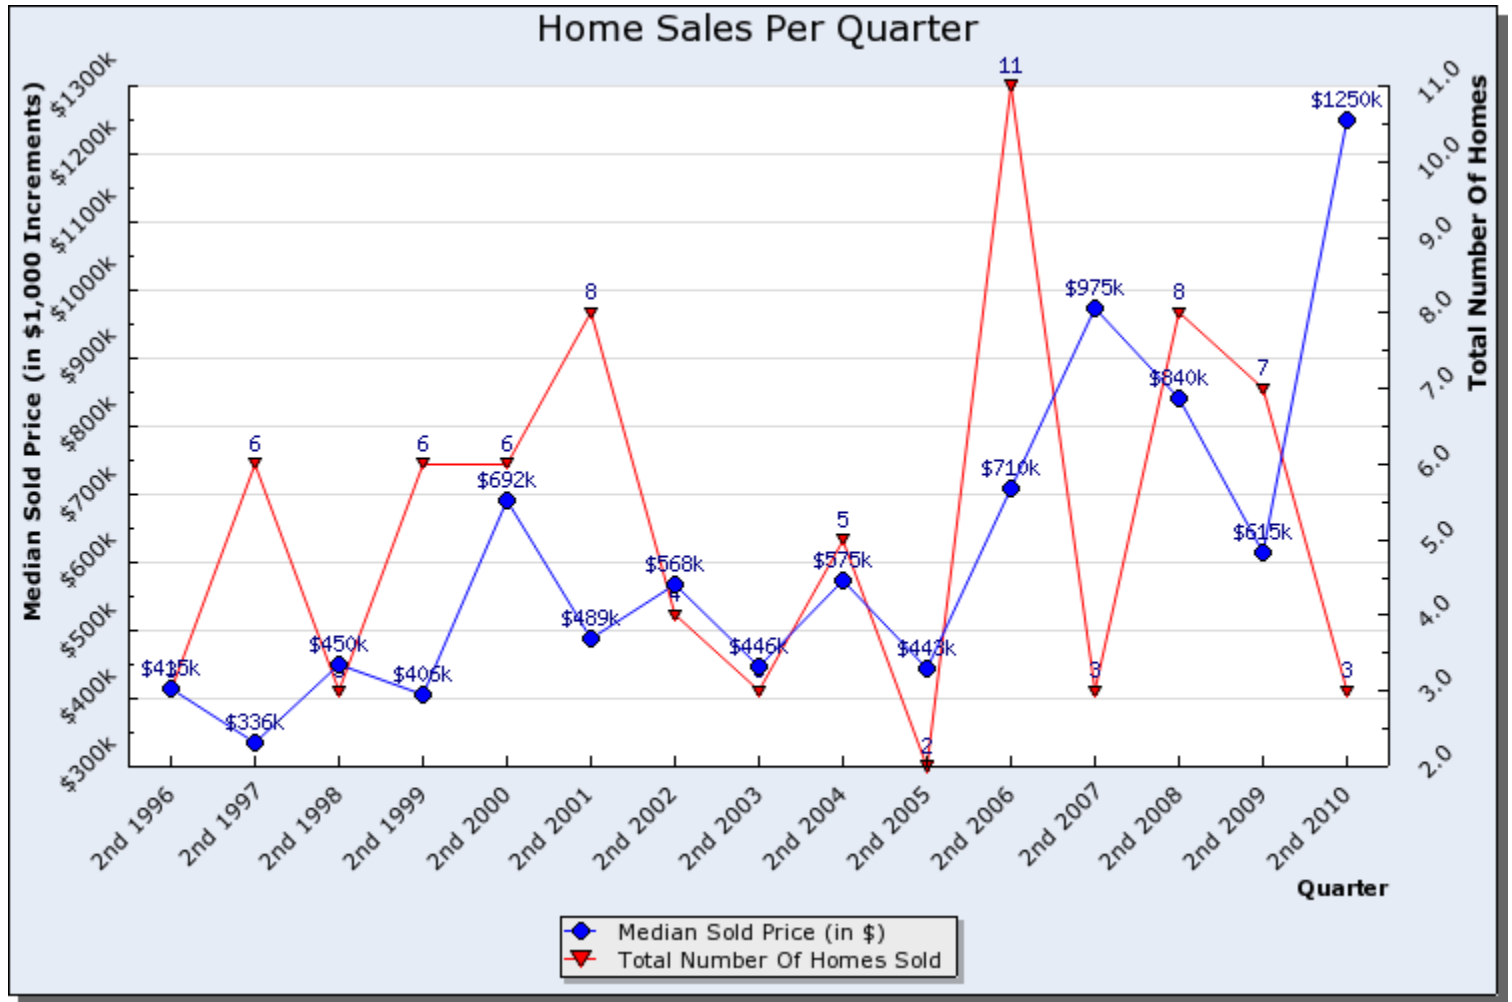

Wasatch Front Regional MLS

Home Sales Graph Report

Search Criteria: Selected Area Of Map, State is Utah

Prepared By:
Brad Dundas
Stonebrook Real Estate
801-550-0330

This report was generated automatically by the Wasatch Front Regional MLS on 07/06/2010 at 08:08 PM