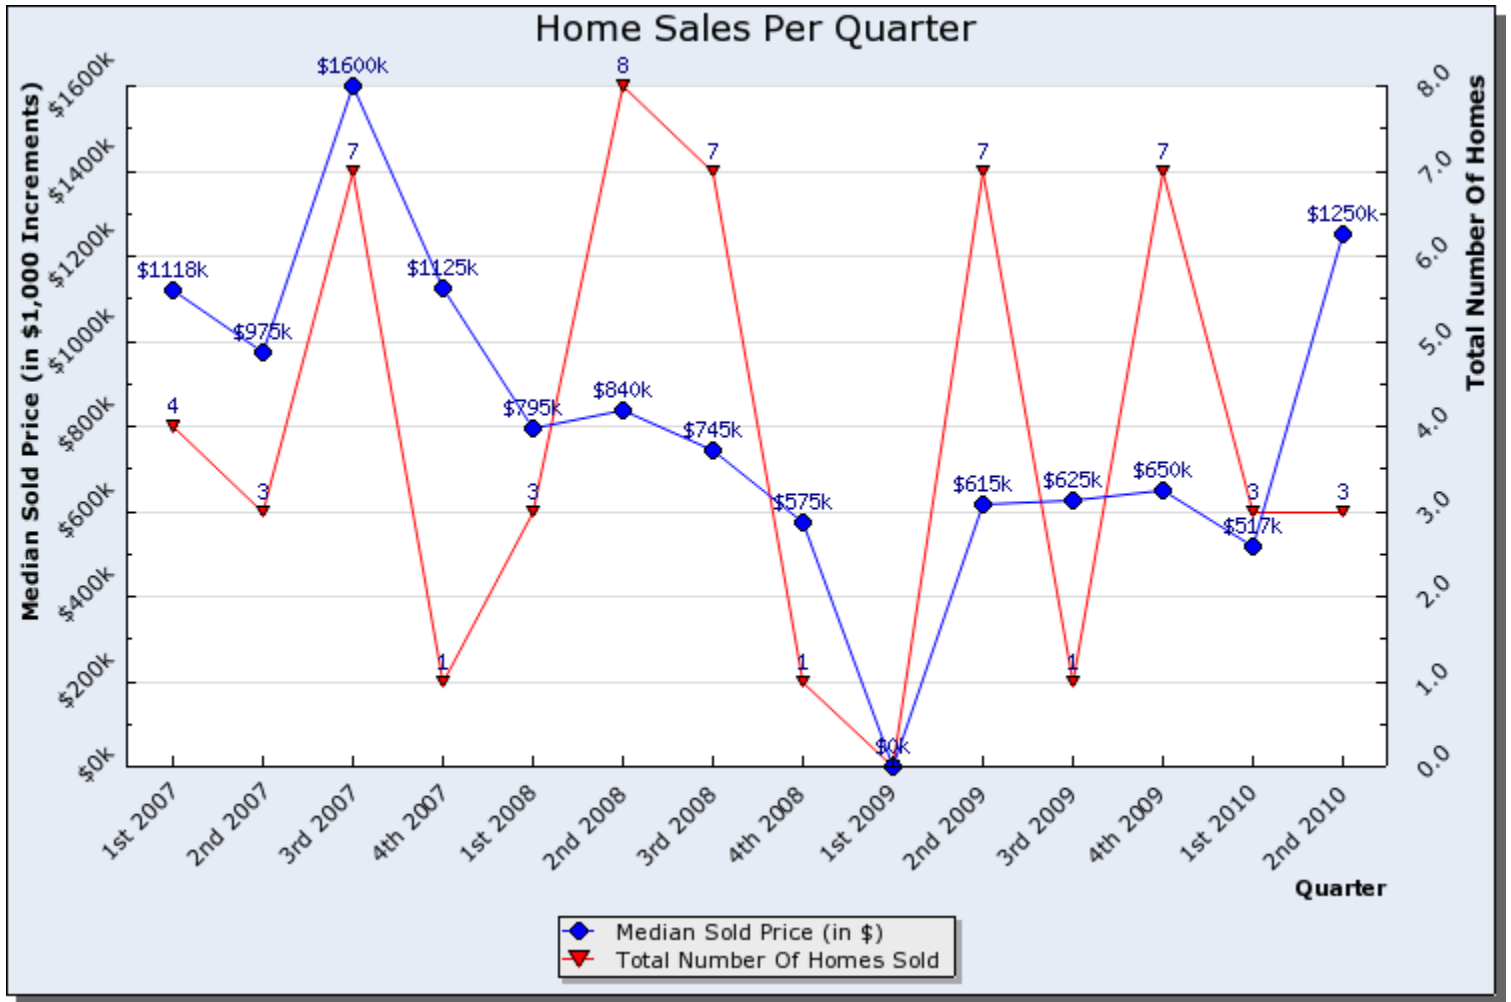

Home Sales Graph Report

Search Criteria: Selected Area Of Map, State is Utah

Prepared By:  
 Brad Dundas  
 Stonebrook Real Estate  
 801-550-0330

This report was generated automatically by the Wasatch Front Regional MLS on 07/06/2010 at 08:19 PM