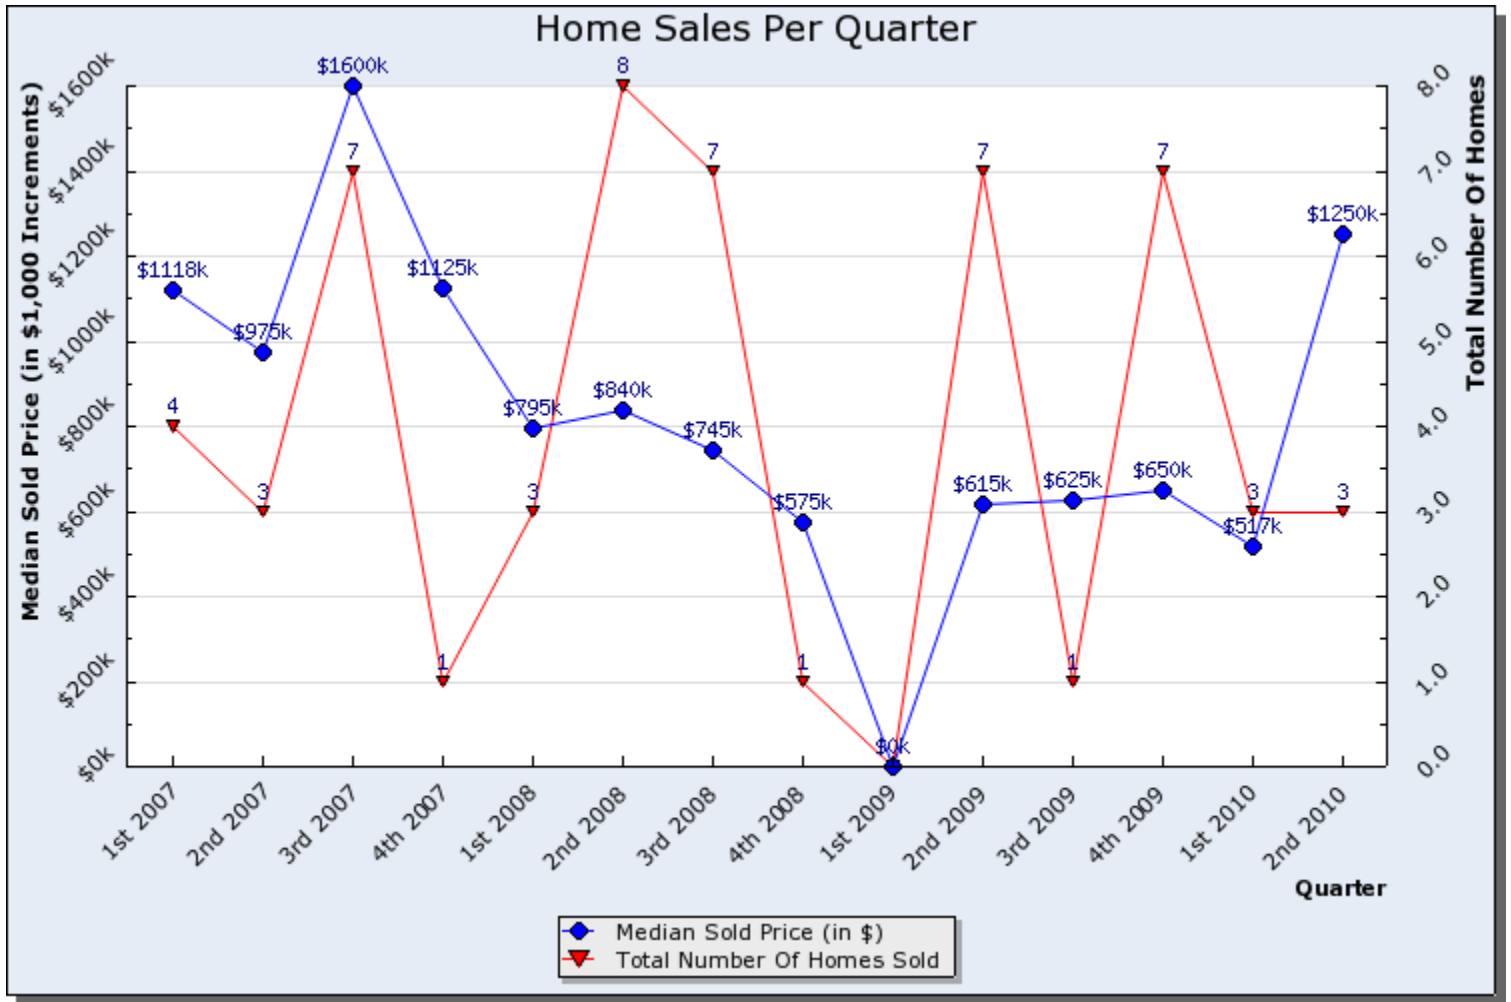

Home Sales Graph Report

Search Criteria: Selected Area Of Map, State is Utah

Prepared By:
Brad Dundas
Stonebrook Real Estate
801-550-0330

This report was generated automatically by the Wasatch Front Regional MLS on 07/06/2010 at 08:19 PM