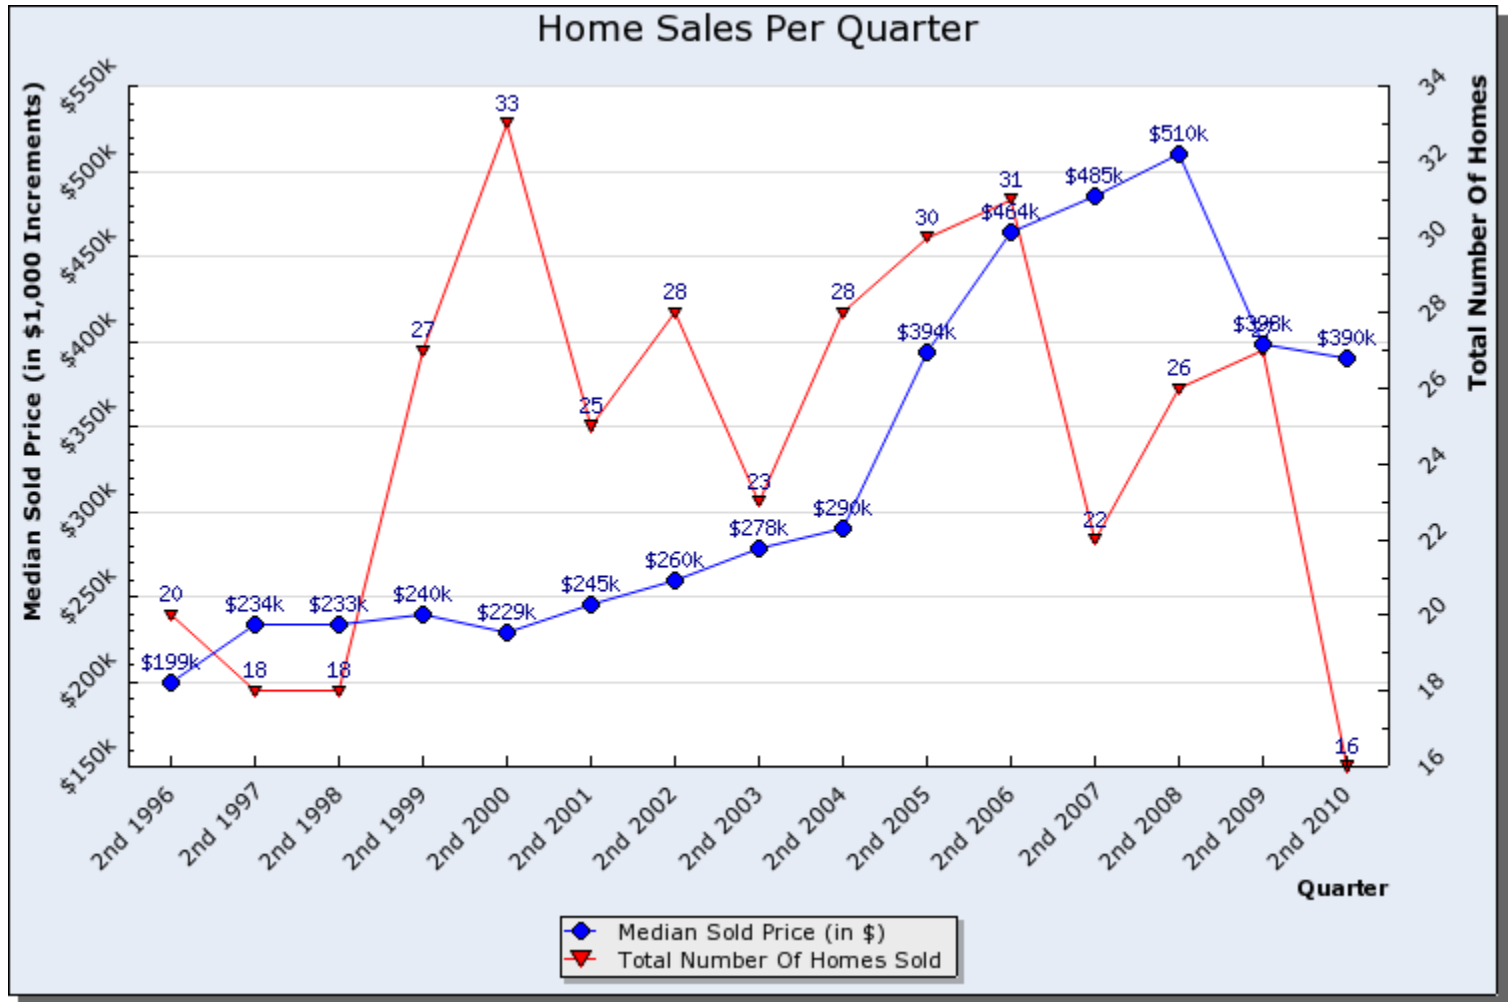

Search Criteria: Selected Area Of Map, State is Utah

Prepared By:
Brad Dundas
Stonebrook Real Estate
801-550-0330

This report was generated automatically by the Wasatch Front Regional MLS on 07/06/2010 at 08:28 PM