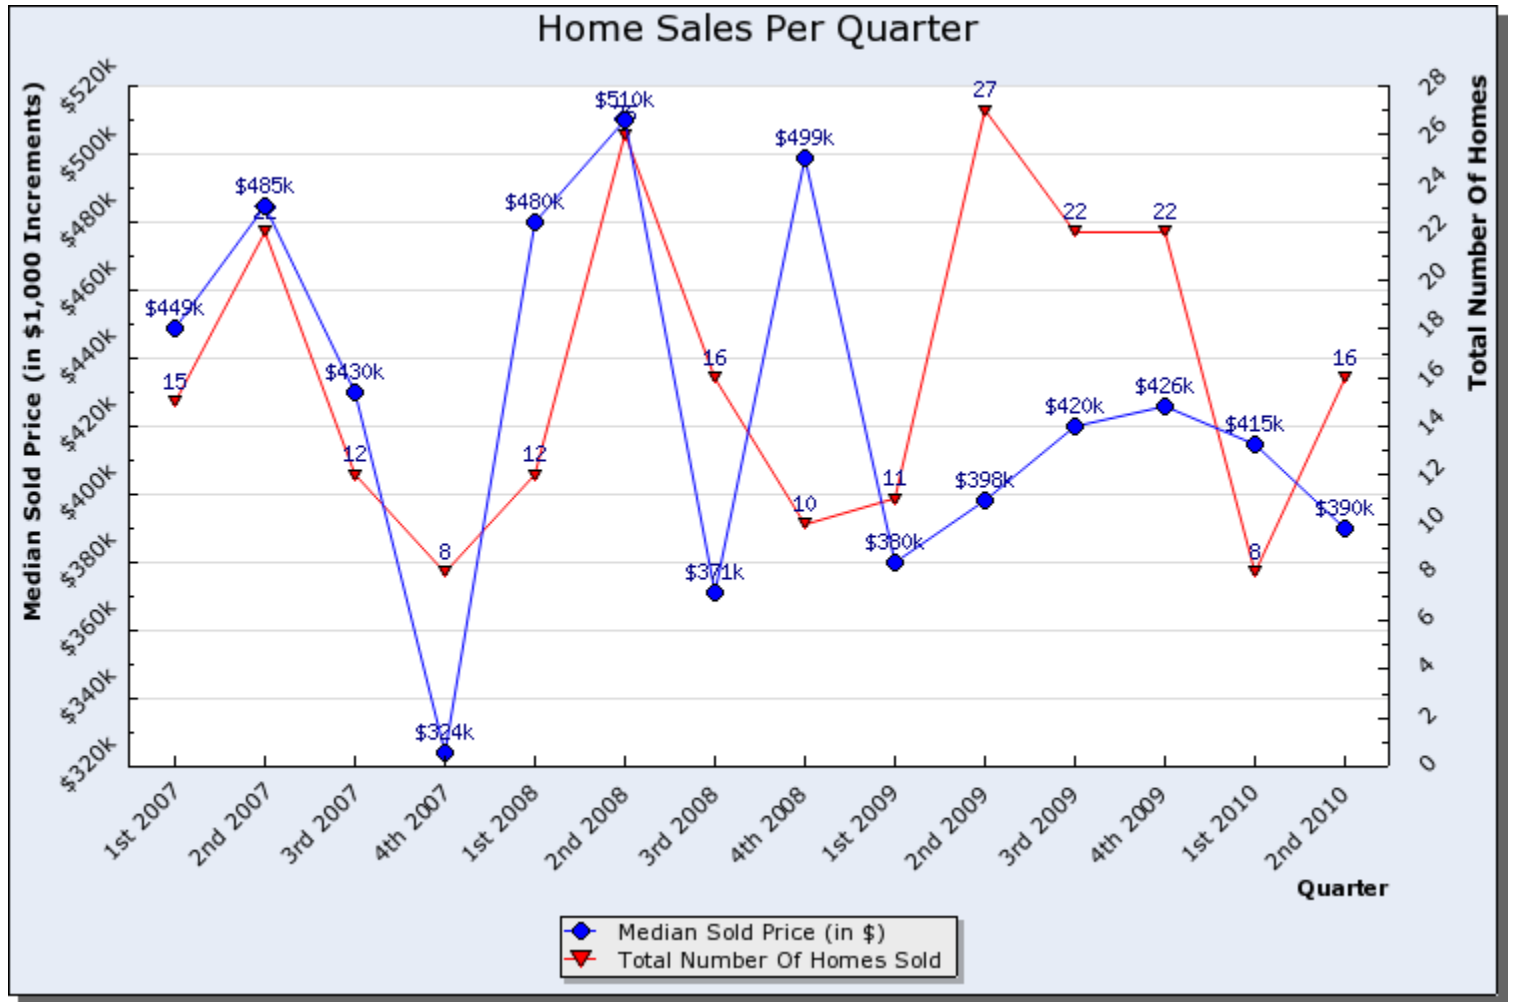

Home Sales Graph Report

Search Criteria: Selected Area Of Map, State is Utah

Prepared By:  
 Brad Dundas  
 Stonebrook Real Estate  
 801-550-0330

This report was generated automatically by the Wasatch Front Regional MLS on 07/06/2010 at 08:34 PM