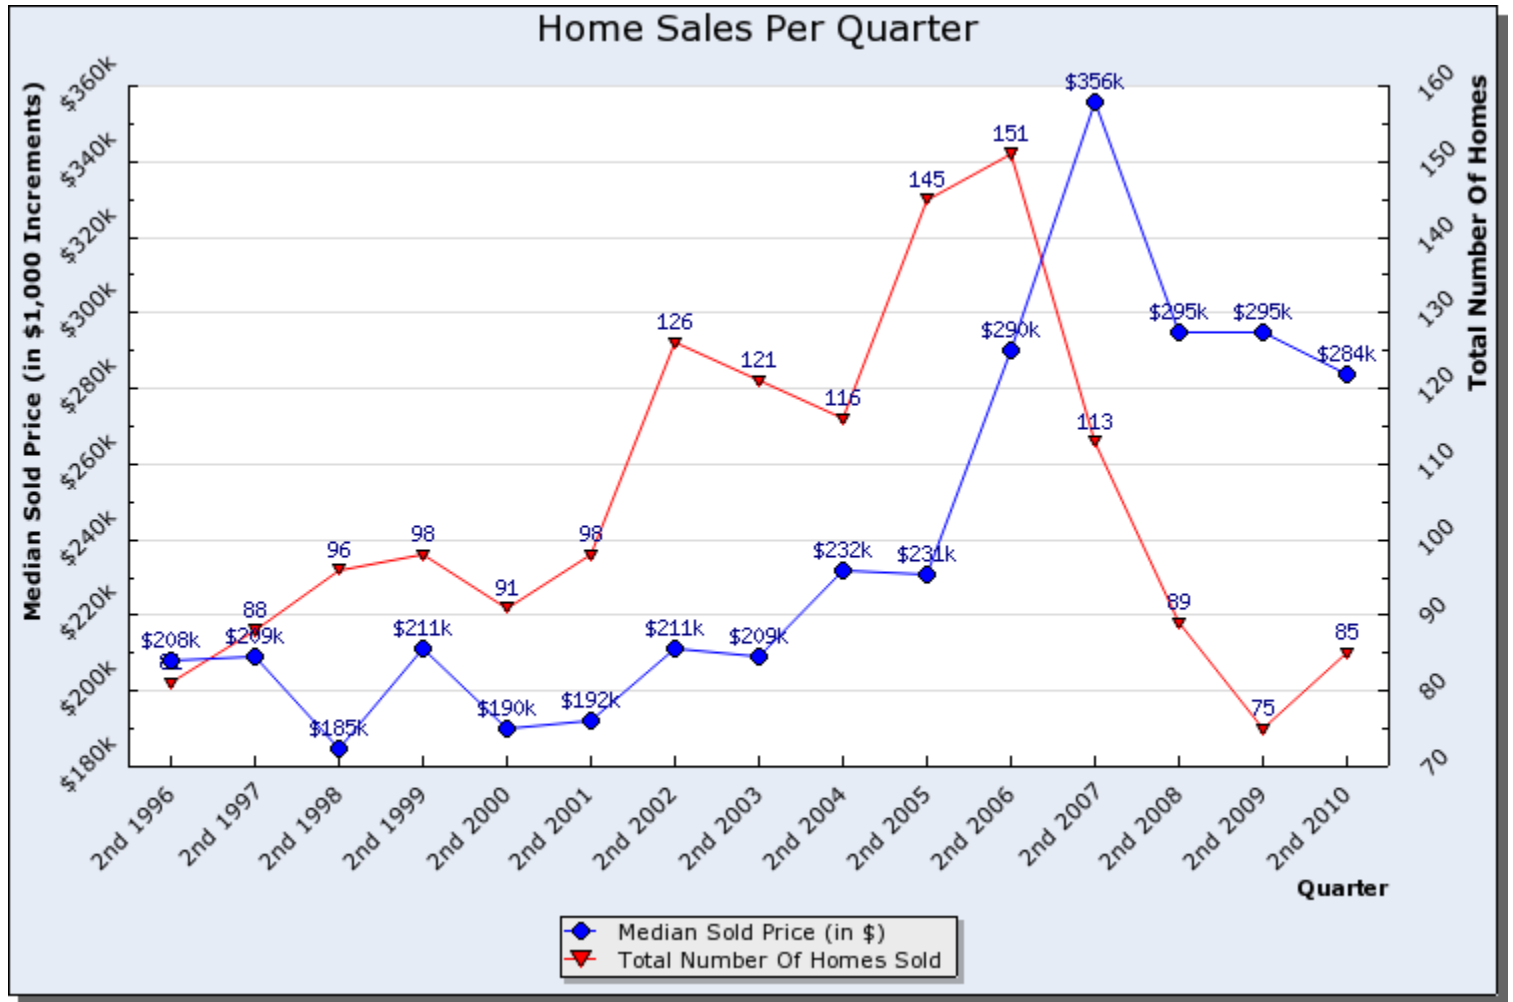

Home Sales Graph Report

Search Criteria: Selected Area Of Map, State is Utah

Prepared By:
Brad Dundas
Stonebrook Real Estate
801-550-0330

This report was generated automatically by the Wasatch Front Regional MLS on 07/08/2010 at 07:41 PM