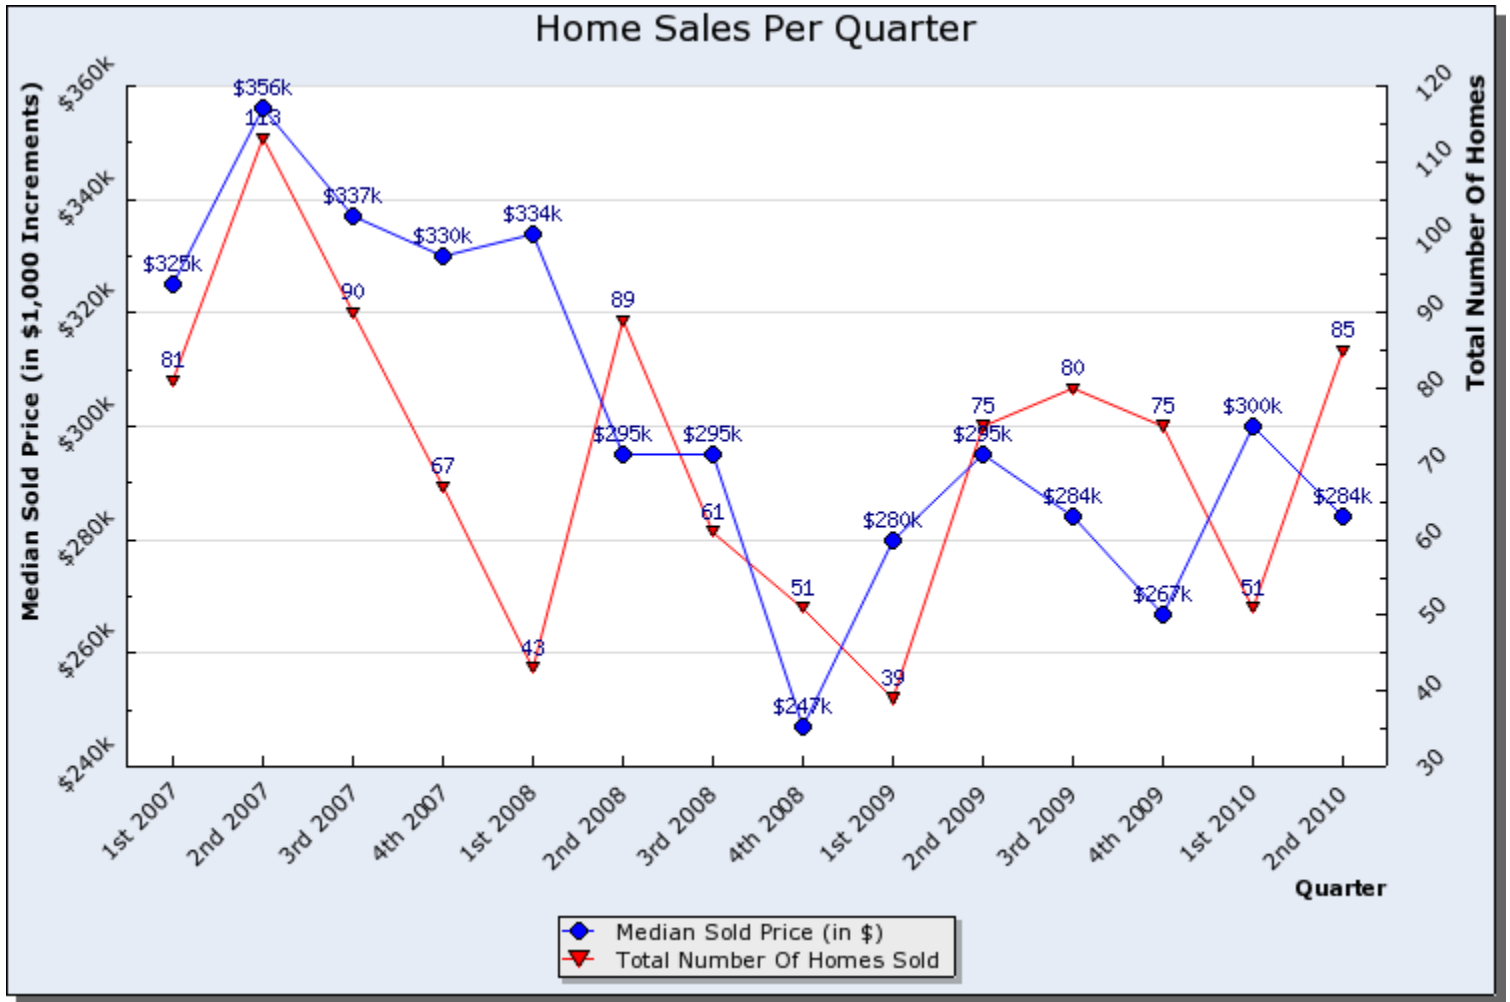

Home Sales Graph Report

Search Criteria: Selected Area Of Map, State is Utah

Prepared By:
 Brad Dundas
 Stonebrook Real Estate
 801-550-0330

This report was generated automatically by the Wasatch Front Regional MLS on 07/08/2010 at 07:39 PM