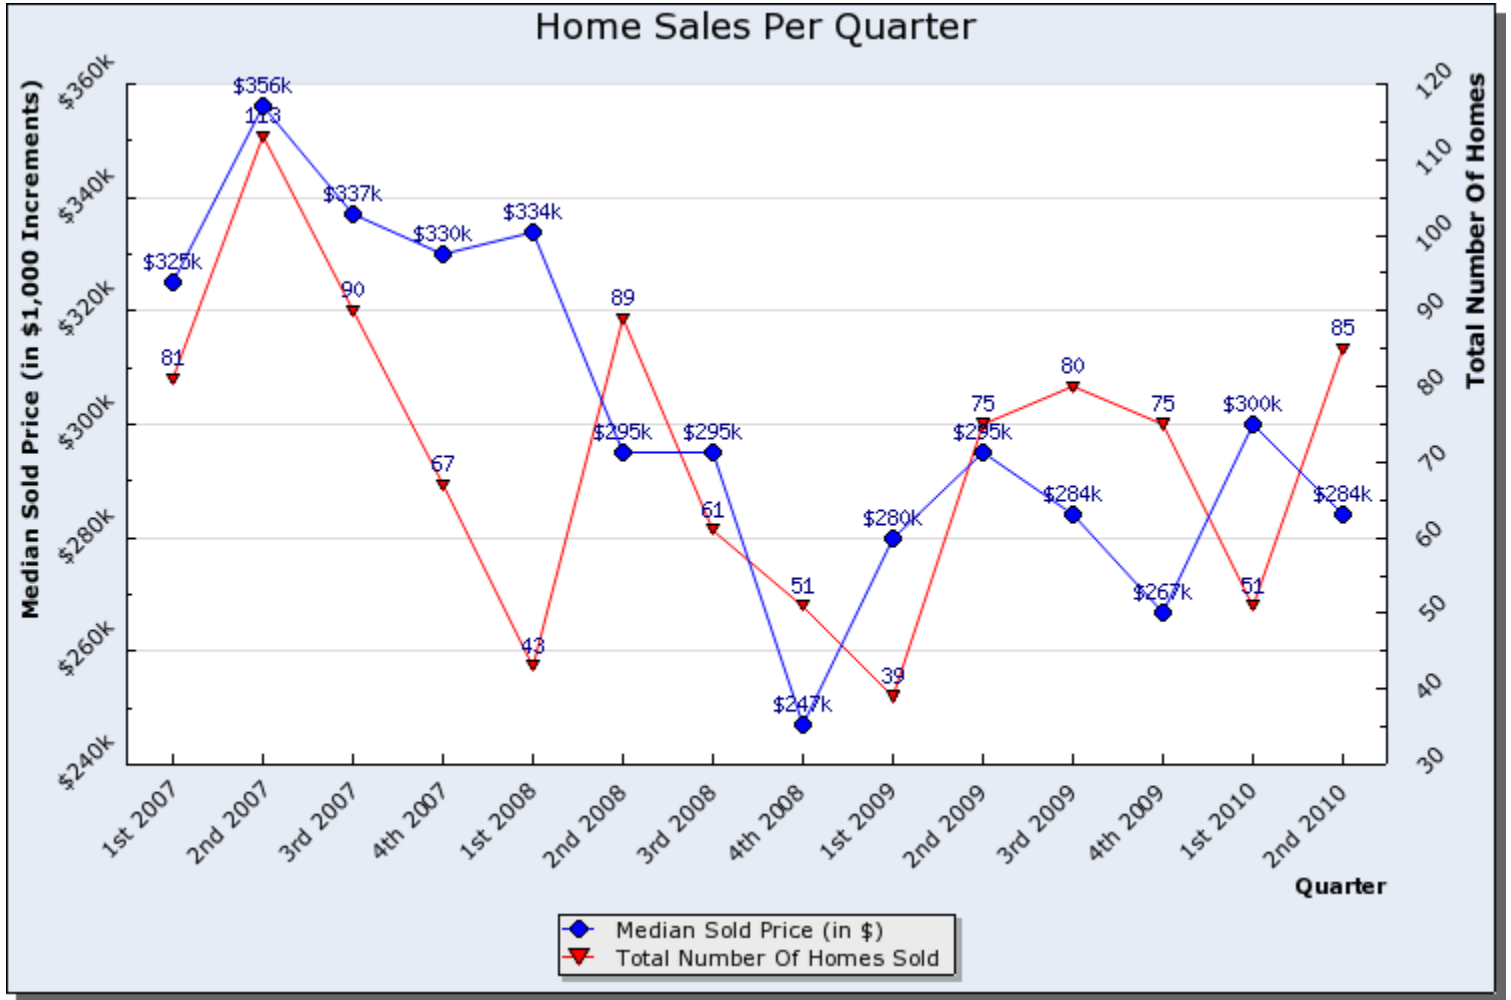

Home Sales Graph Report

Search Criteria: Selected Area Of Map, State is Utah

Prepared By:
Brad Dundas
Stonebrook Real Estate
801-550-0330

This report was generated automatically by the Wasatch Front Regional MLS on 07/08/2010 at 07:39 PM