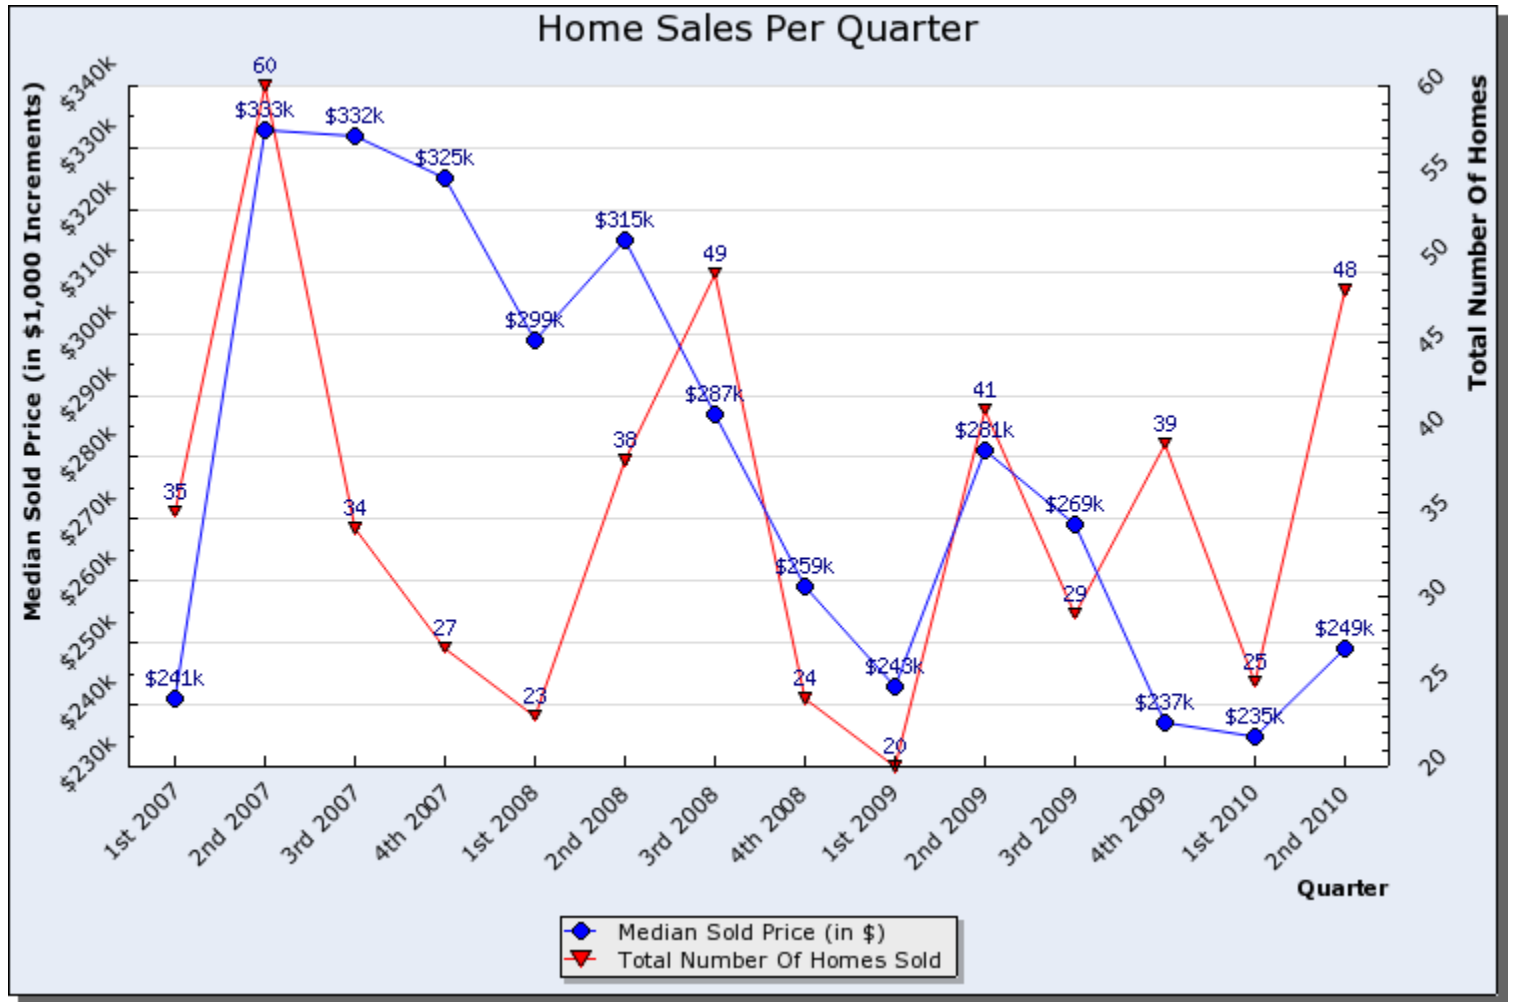

Home Sales Graph Report

Search Criteria: Selected Area Of Map, State is Utah

Prepared By:
 Brad Dundas
 Stonebrook Real Estate
 801-550-0330

This report was generated automatically by the Wasatch Front Regional MLS on 07/06/2010 at 08:41 PM