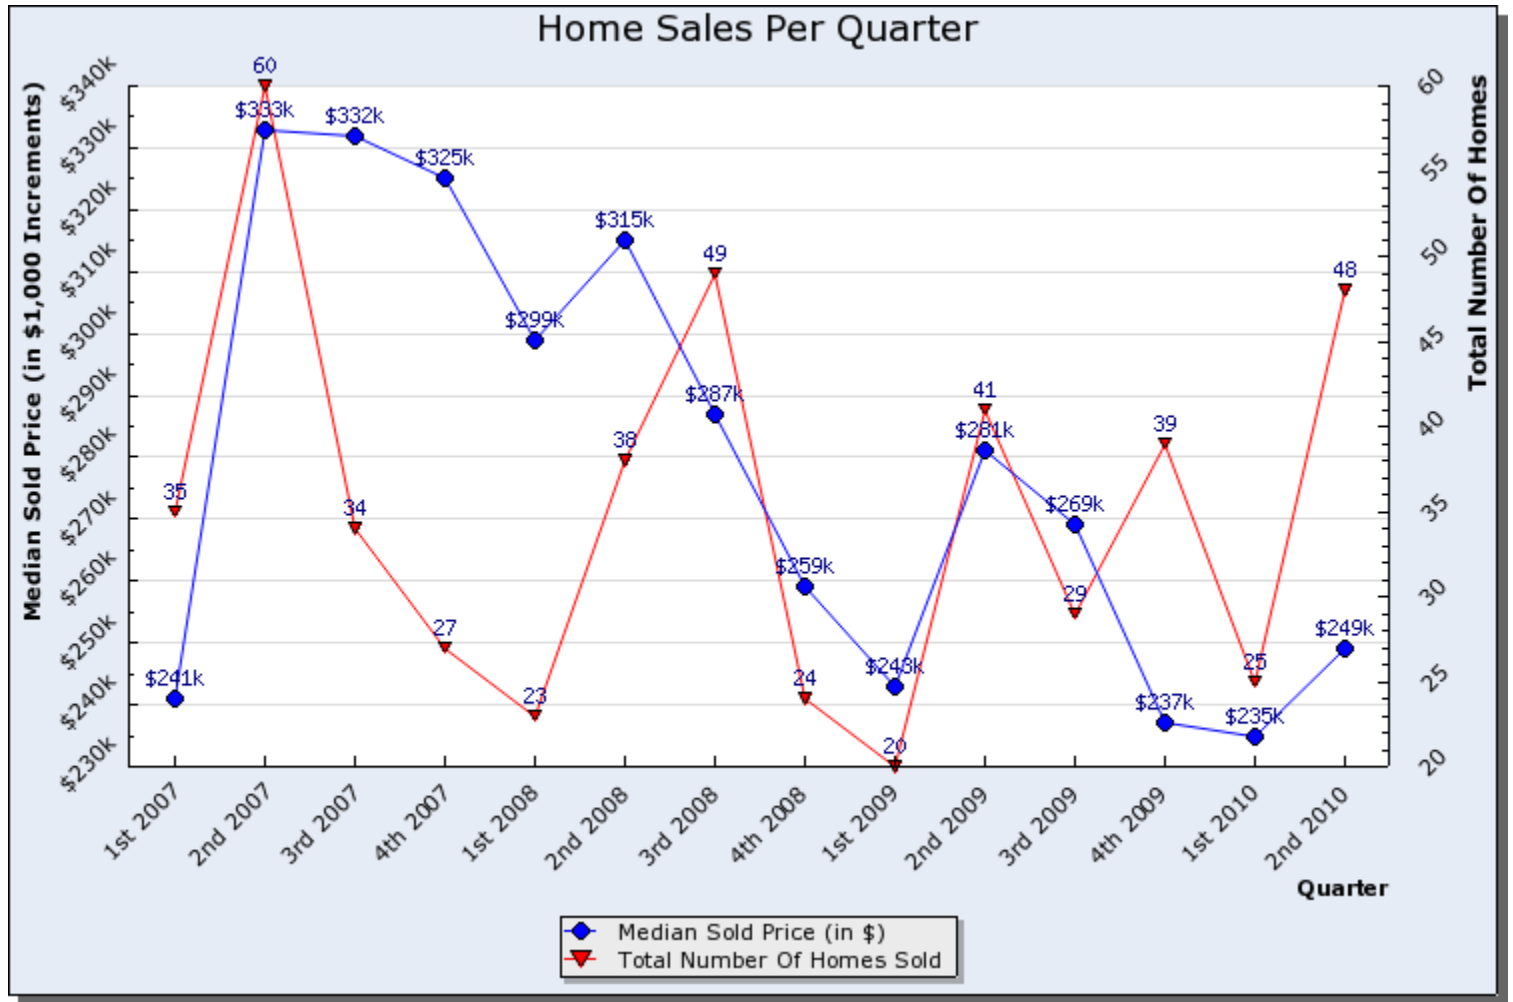

Home Sales Graph Report

Search Criteria: Selected Area Of Map, State is Utah

Prepared By:  
 Brad Dundas  
 Stonebrook Real Estate  
 801-550-0330

This report was generated automatically by the Wasatch Front Regional MLS on 07/06/2010 at 08:41 PM