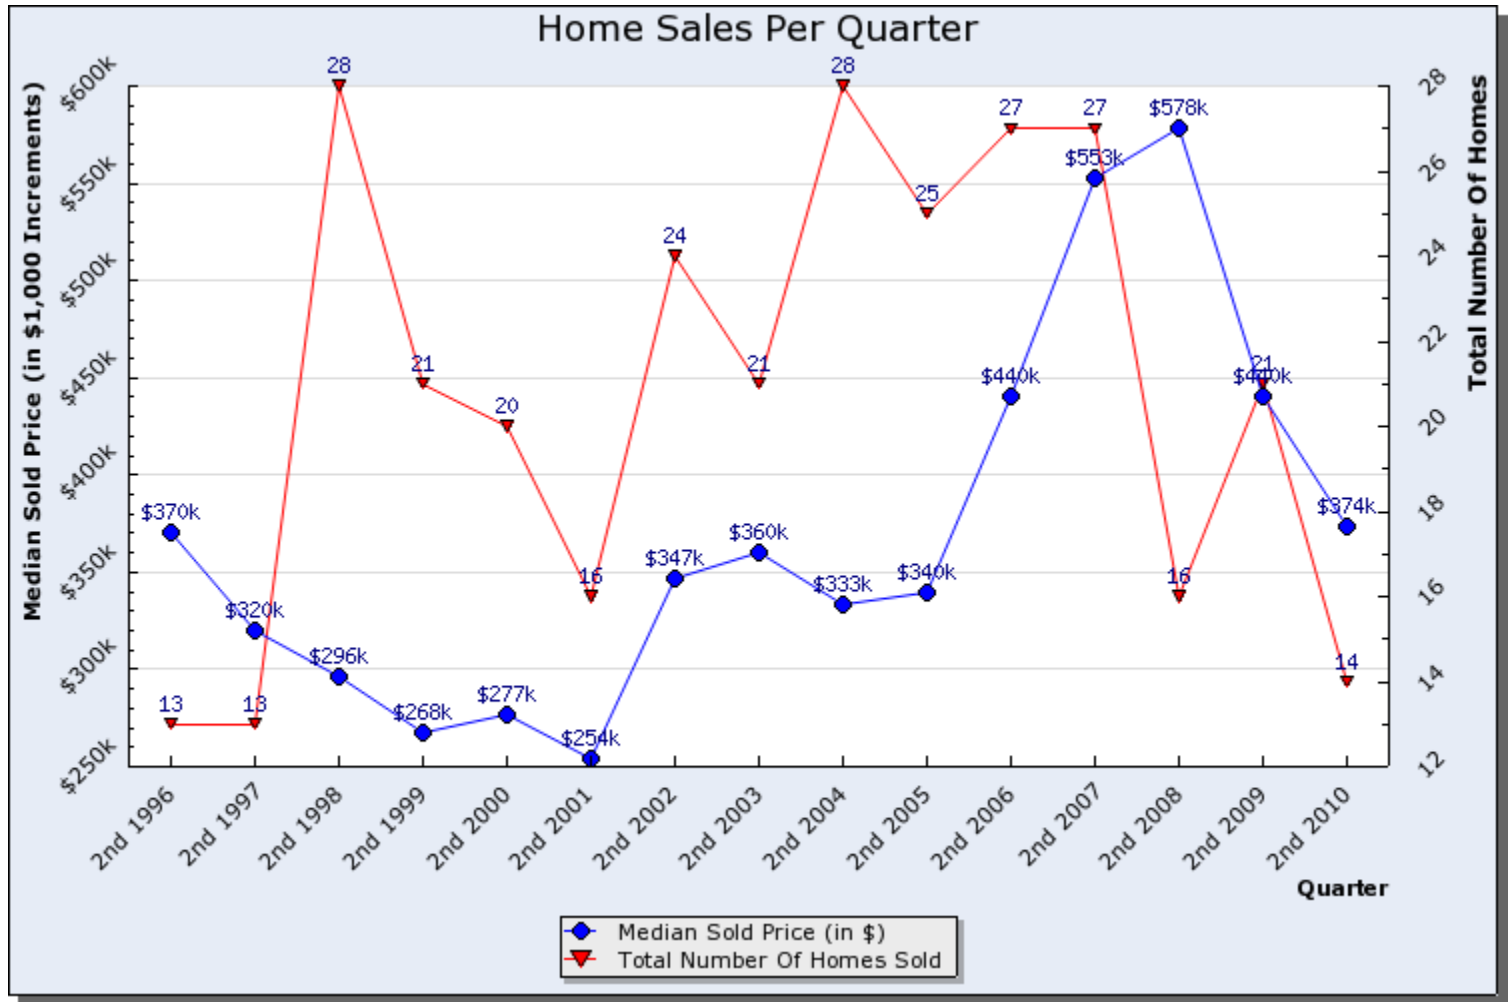

Wasatch Front Regional MLS

Home Sales Graph Report

Search Criteria: Selected Area Of Map, State is Utah

Prepared By:
Brad Dundas
Stonebrook Real Estate
801-550-0330

This report was generated automatically by the Wasatch Front Regional MLS on 07/07/2010 at 12:06 PM