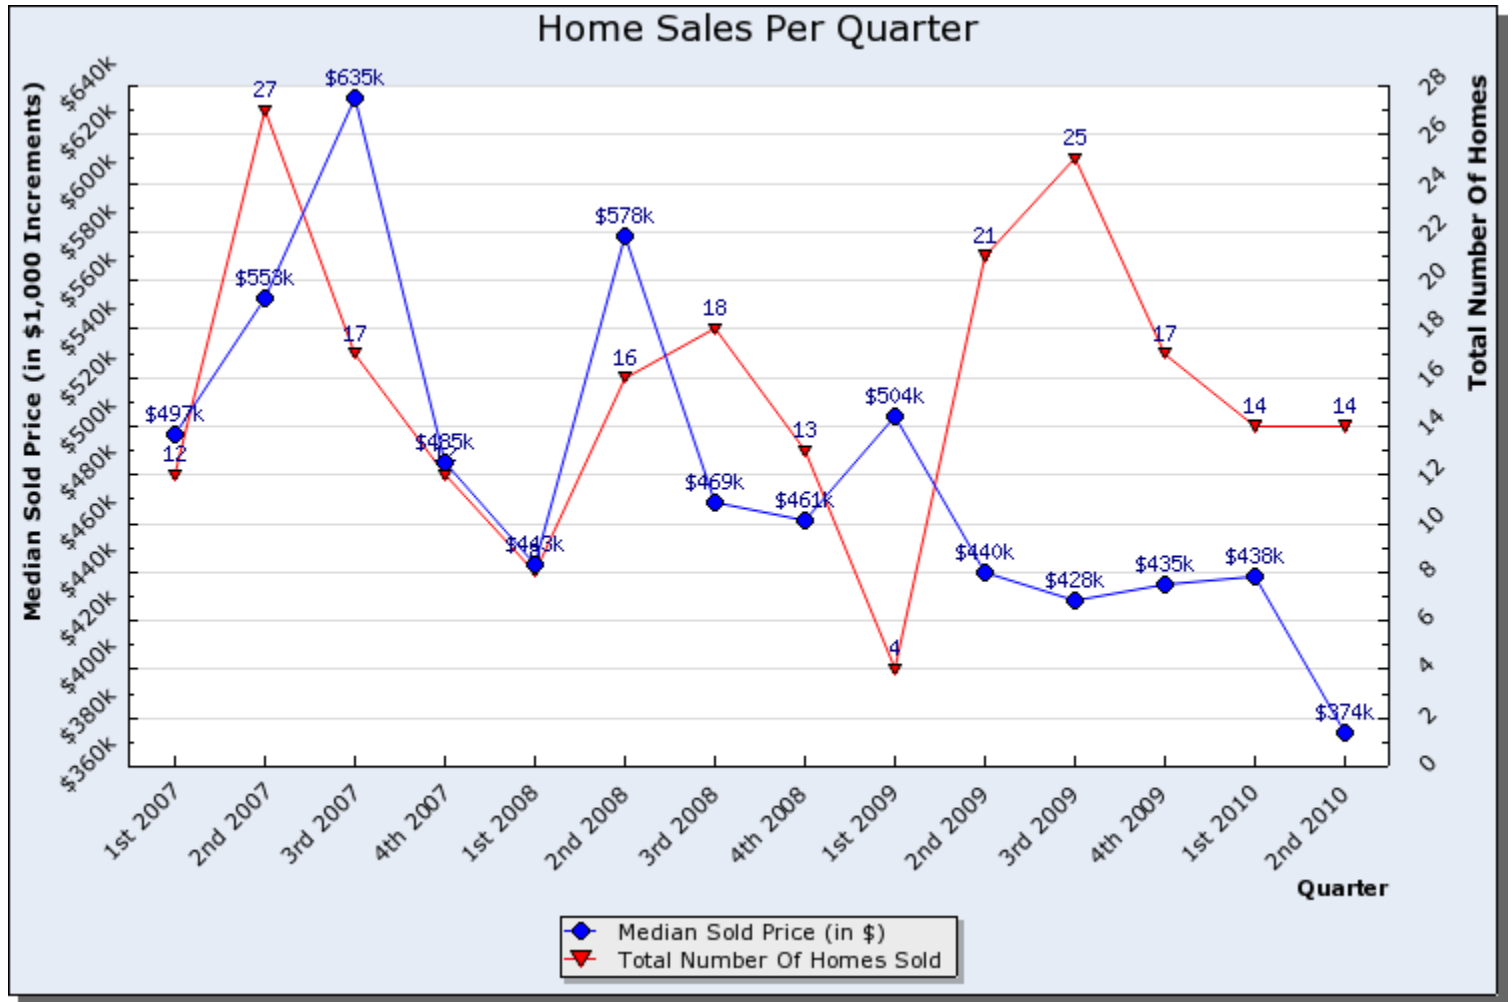

## Home Sales Graph Report

Search Criteria: Selected Area Of Map, State is Utah

Prepared By:  
Brad Dundas  
Stonebrook Real Estate  
801-550-0330

This report was generated automatically by the Wasatch Front Regional MLS on 07/07/2010 at 11:43 AM