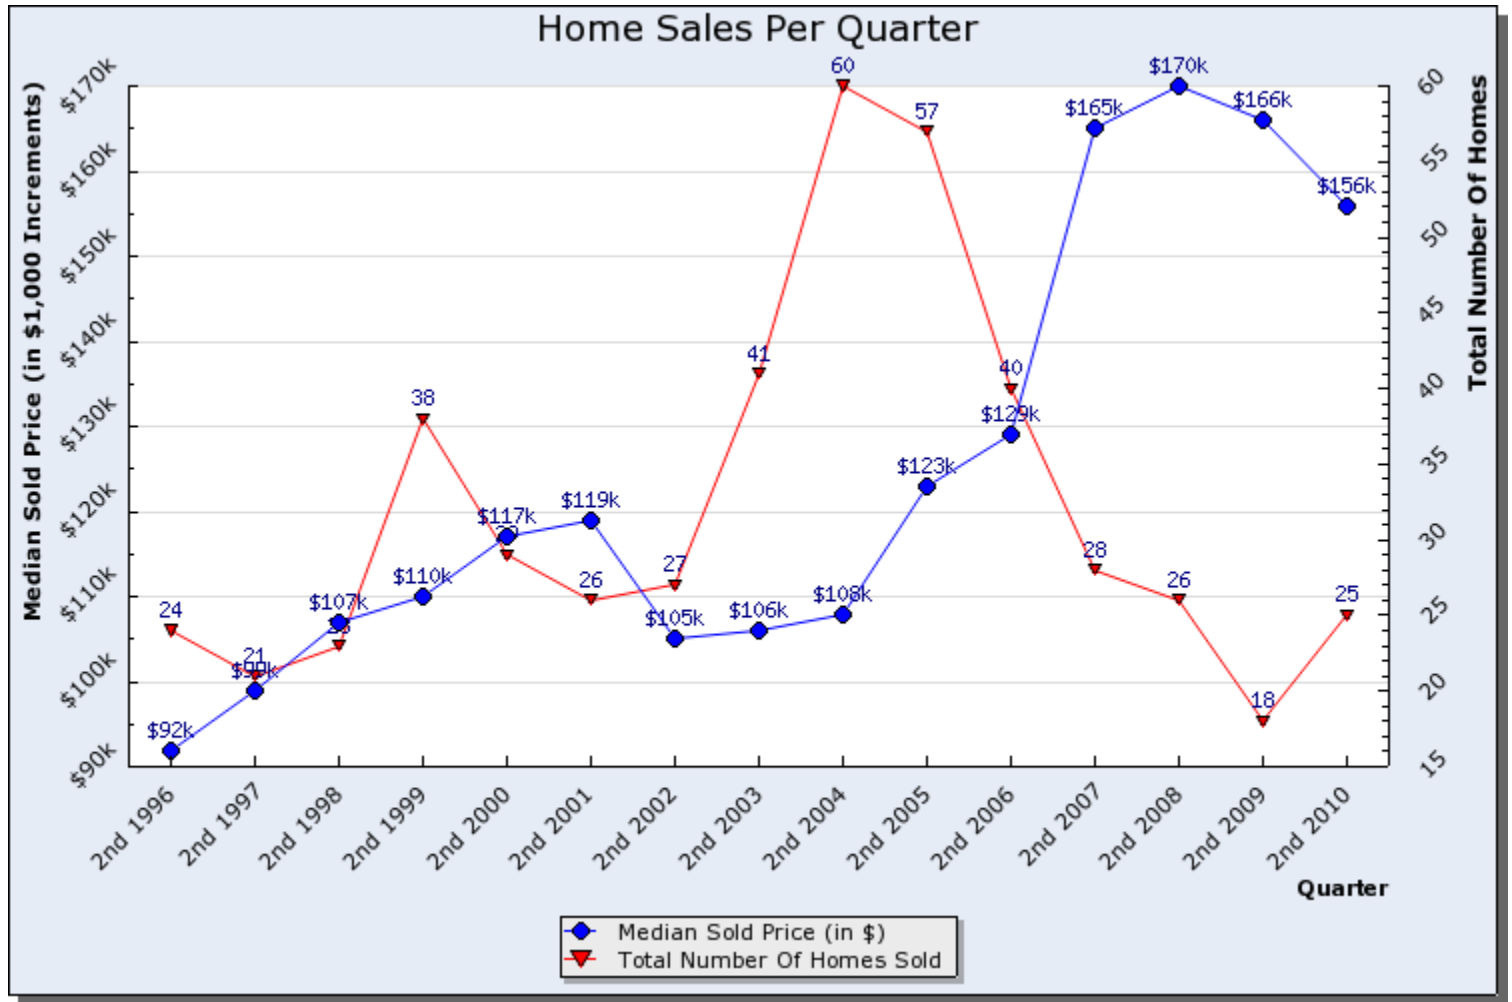

Wasatch Front Regional MLS

Home Sales Graph Report

Search Criteria: Selected Area Of Map, State is Utah

Prepared By:
Brad Dundas
Stonebrook Real Estate
801-550-0330

This report was generated automatically by the Wasatch Front Regional MLS on 07/07/2010 at 12:11 PM