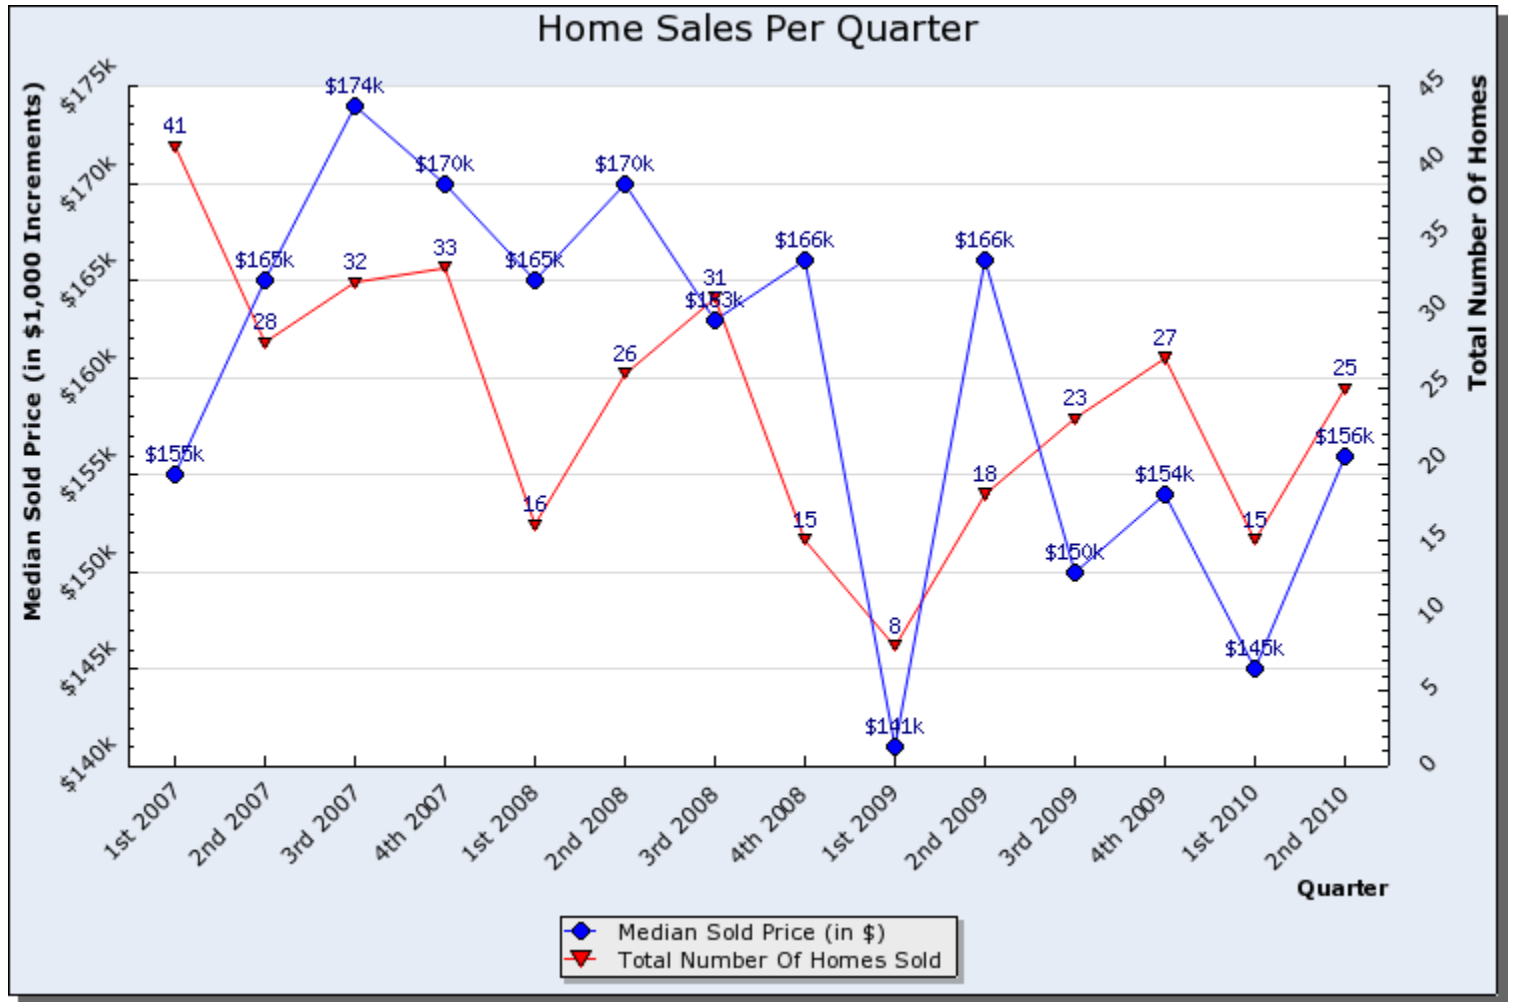

Home Sales Graph Report

Search Criteria: Selected Area Of Map, State is Utah

Prepared By:  
Brad Dundas  
Stonebrook Real Estate  
801-550-0330

This report was generated automatically by the Wasatch Front Regional MLS on 07/07/2010 at 12:13 PM