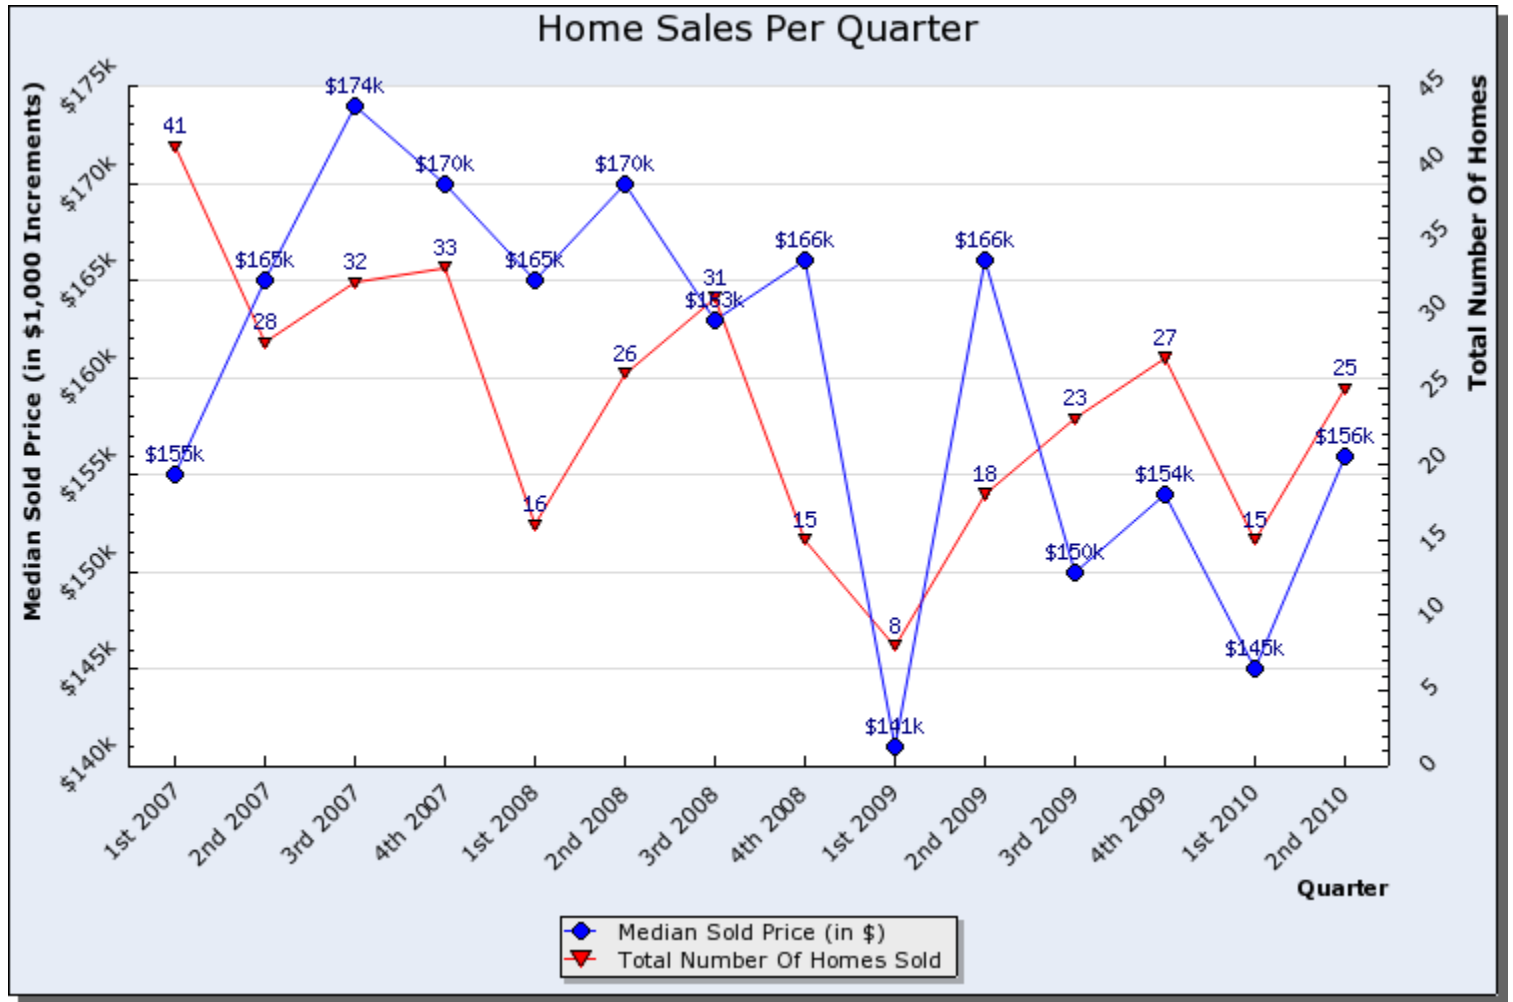

Home Sales Graph Report

Search Criteria: Selected Area Of Map, State is Utah

Prepared By:
Brad Dundas
Stonebrook Real Estate
801-550-0330

This report was generated automatically by the Wasatch Front Regional MLS on 07/07/2010 at 12:13 PM