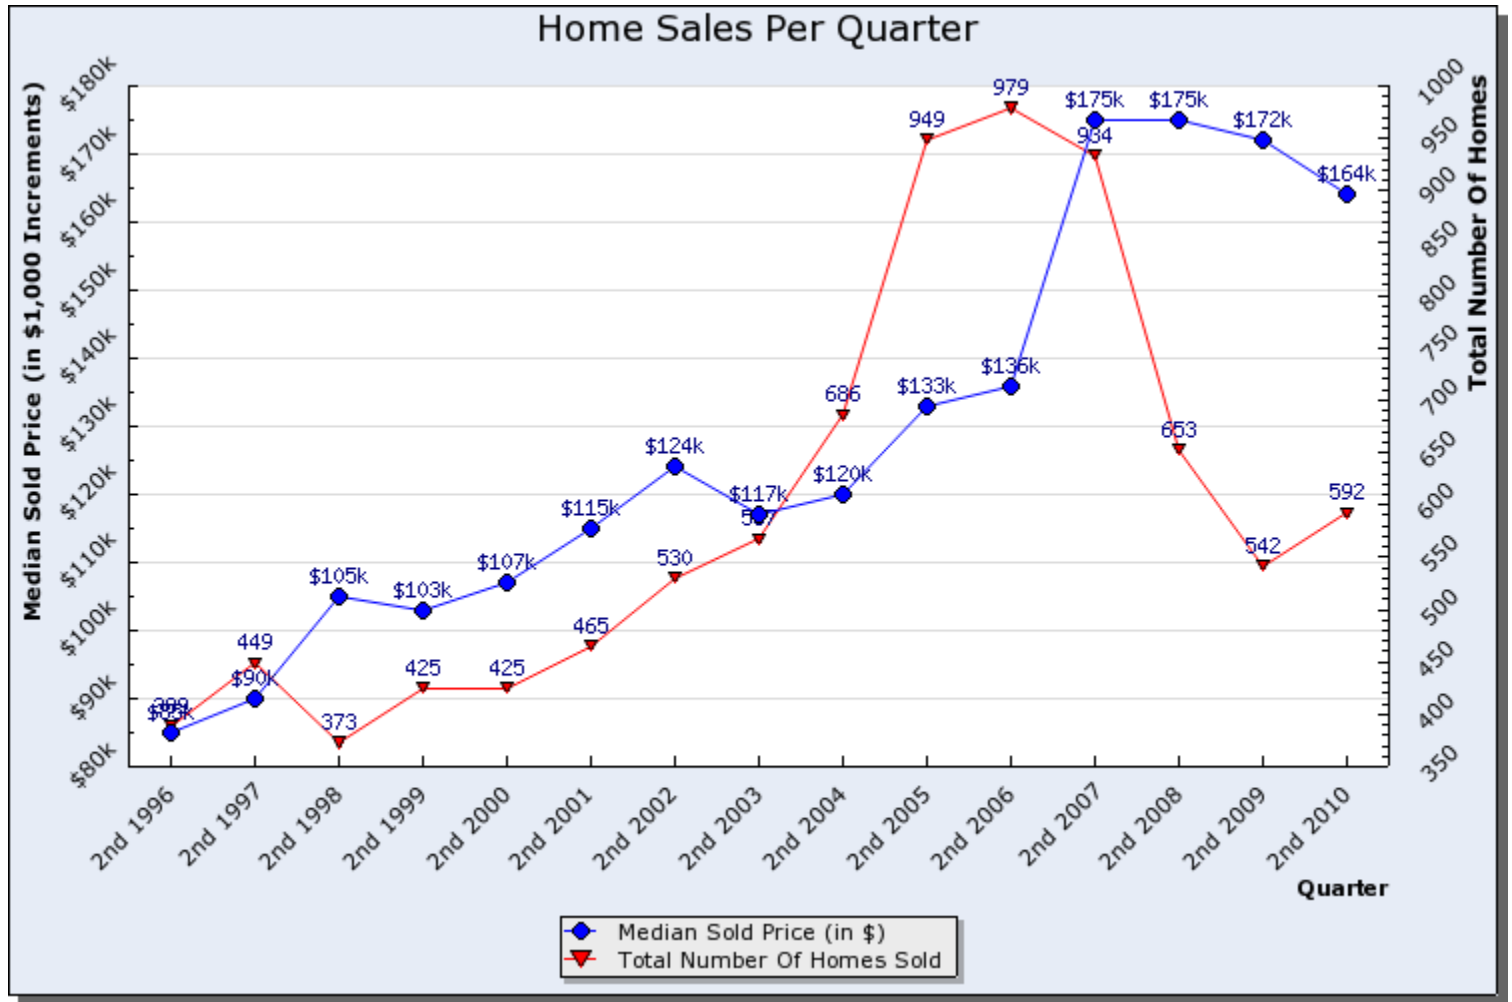

Wasatch Front Regional MLS

Home Sales Graph Report

Search Criteria: State is Utah, Property Type is Condo or PUD or Townhouse, County is Salt Lake

Prepared By:
Brad Dundas
Stonebrook Real Estate
801-550-0330