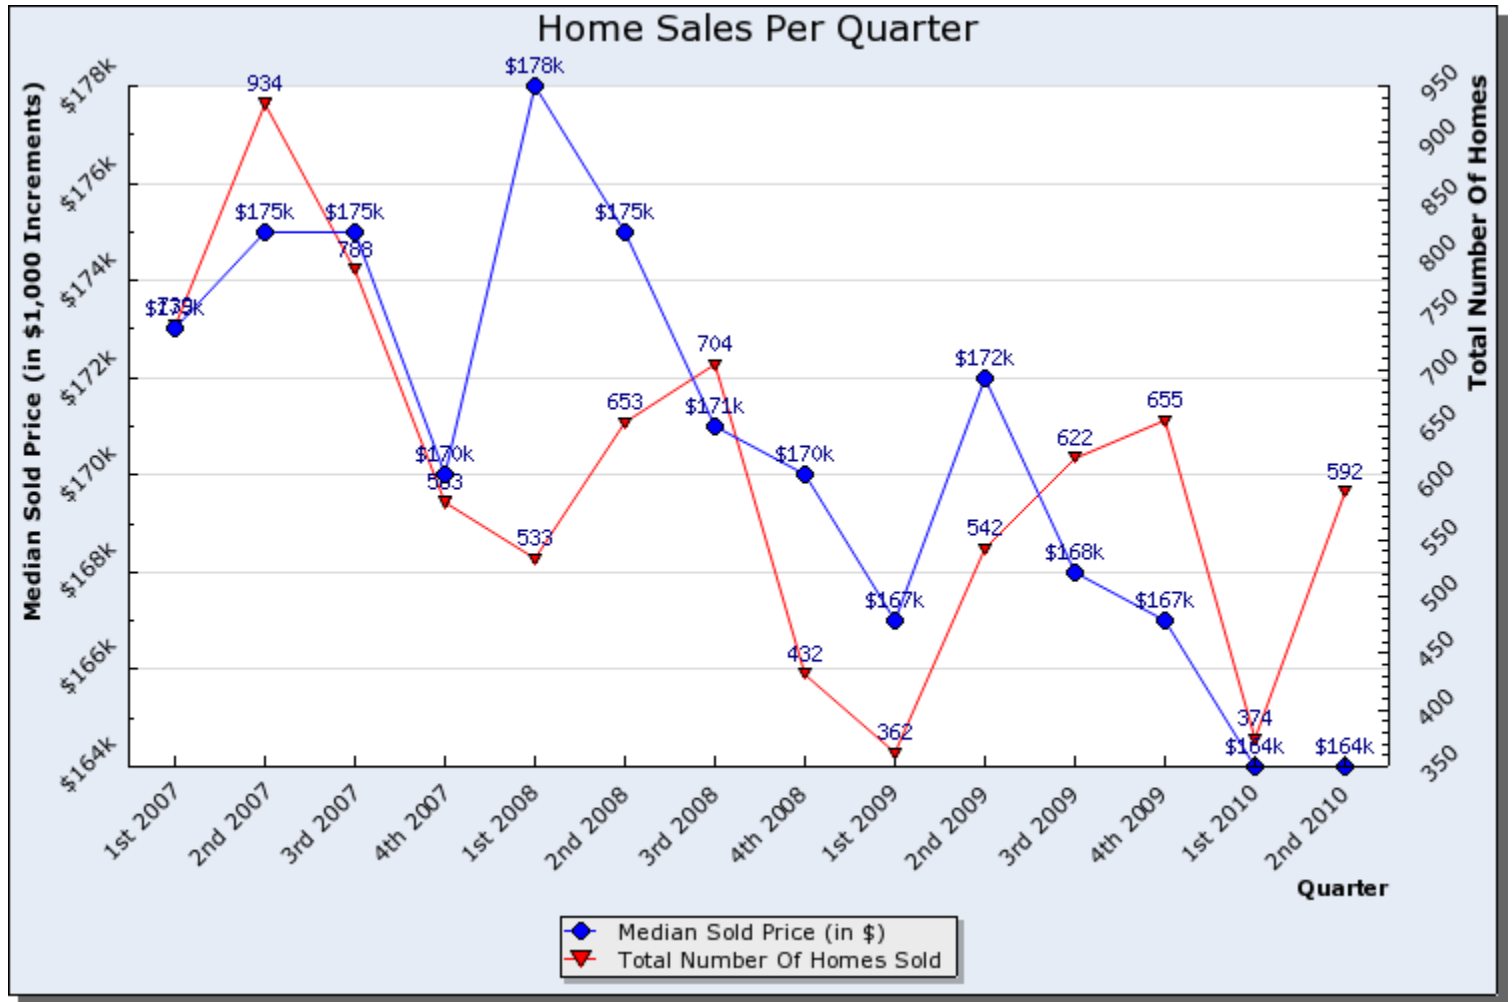

## Home Sales Graph Report

Search Criteria: State is Utah, Property Type is Condo or PUD or Townhouse, County is Salt Lake

Prepared By:  
Brad Dundas  
Stonebrook Real Estate  
801-550-0330

This report was generated automatically by the Wasatch Front Regional MLS on 07/07/2010 at 01:06 PM