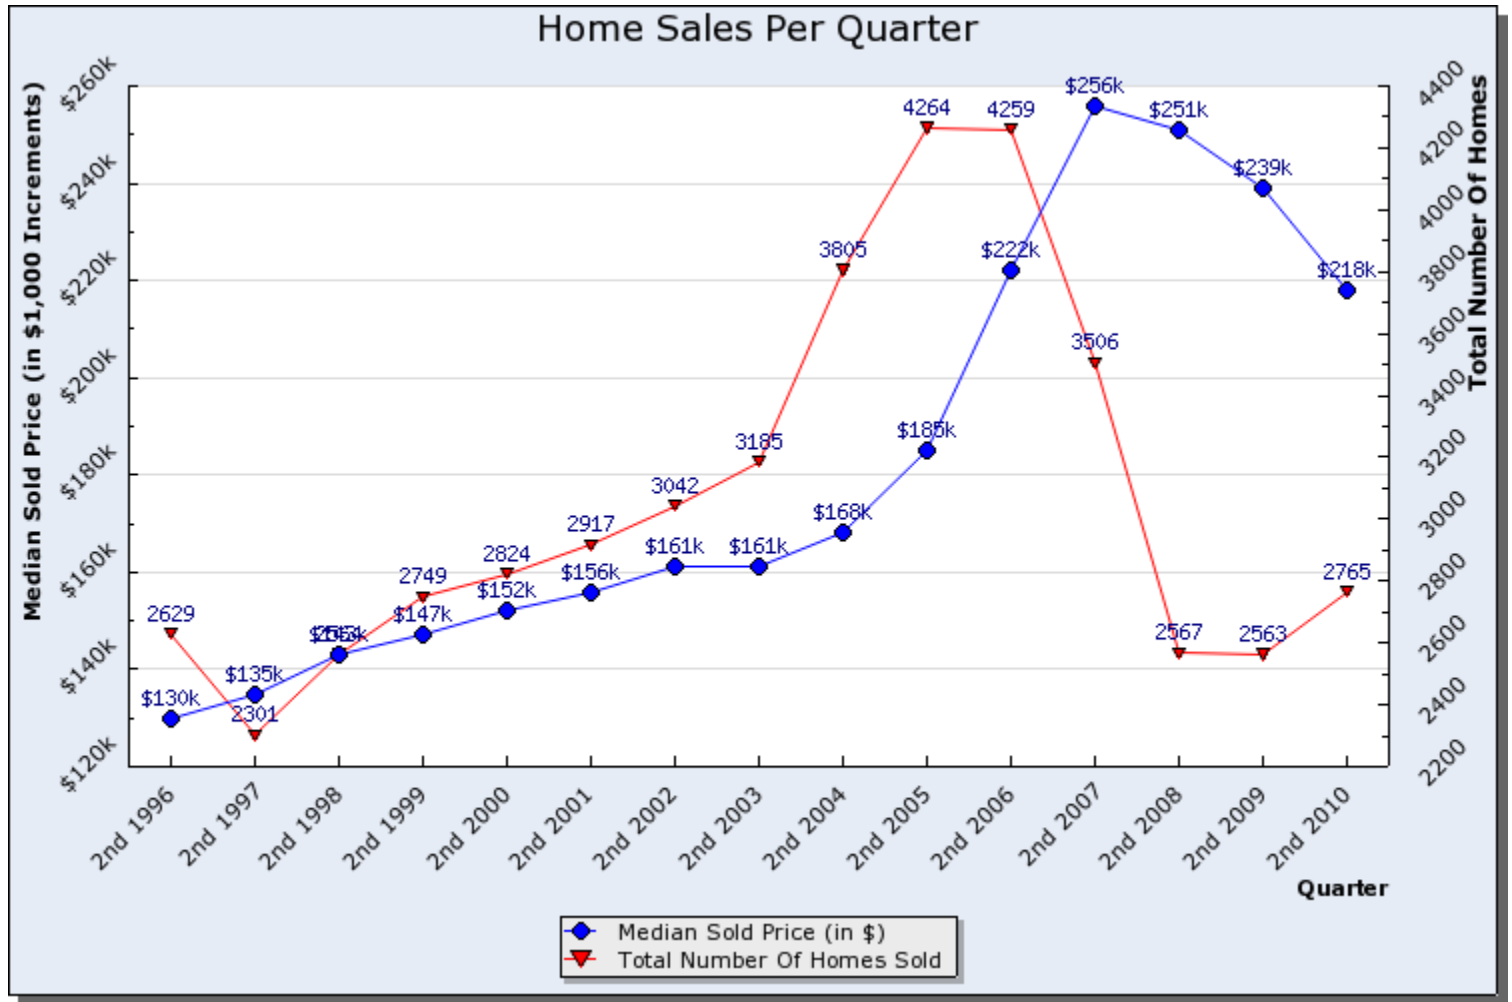

Wasatch Front Regional MLS

Home Sales Graph Report

Search Criteria: State is Utah, County is Salt Lake, Property Type is Single Family

Prepared By:
Brad Dundas
Stonebrook Real Estate
801-550-0330

This report was generated automatically by the Wasatch Front Regional MLS on 07/07/2010 at 01:21 PM